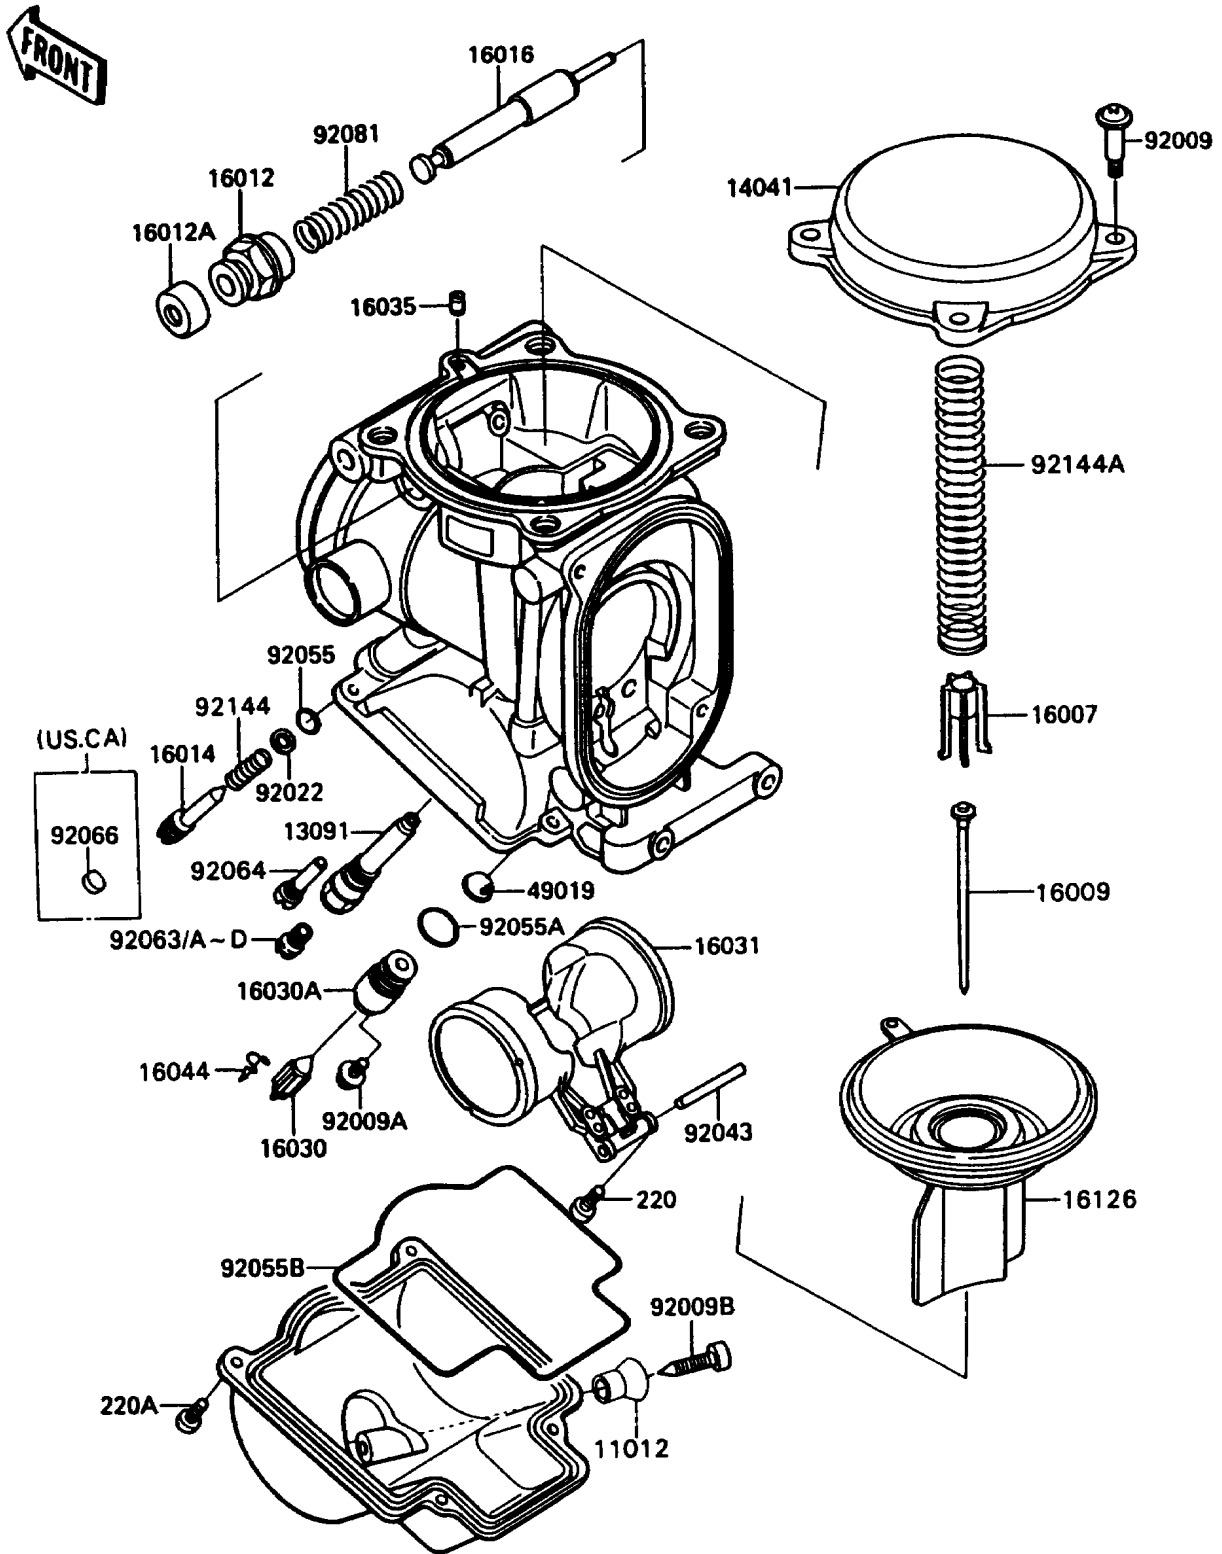

1992 Ninja® ZX™-11 PARTS DIAGRAM

Carburetor Parts(015043&NAMI.)

E1612A

1992 Ninja® ZX™-11 PARTS LIST

Carburetor Parts(015043&NAMI.)

ITEM NAME	PART NUMBER	QUANTITY
CAP,DRAIN SCREW (Ref # 11012)	11012-1675	1
HOLDER,NEEDLE JET (Ref # 13091)	13091-1698	1
COVER-COMP,MIXING (Ref # 14041)	14041-1100	1
SEAT-SPRING,VALVE (Ref # 16007)	16007-1117	1
NEEDLE-JET,N60U (Ref # 16009)	16009-1621	1
CAP-STARTER PLUNGER (Ref # 16012)	16012-1051	1
CAP-STARTER PLUNGER (Ref # 16012A)	16012-1052	1
SCREW-PILOT AIR (Ref # 16014)	16014-1064	1
PLUNGER,STARTER (Ref # 16016)	16016-1061	1
VALVE-FLOAT (Ref # 16030)	16030-1007	1
SEAT VALVE,FLOAT (Ref # 16030A)	16030-1069	1
FLOAT (Ref # 16031)	16031-1070	1
JET-AIR,LEAK (Ref # 16035)	16035-1055	1
CLAMP,FLOAT VALVE (Ref # 16044)	16044-007	1
VALVE,VACUUM (Ref # 16126)	16126-1247	1
FILTER-FUEL,STRAINER (Ref # 49019)	49019-3707	1
SCREW,4X4.4 (Ref # 92009)	92009-1549	1
SCREW,4X8 (Ref # 92009A)	92009-1550	1
SCREW,DRAIN,M6X0.75 (Ref # 92009B)	92009-1551	1
WASHER,PLAIN (Ref # 92022)	92022-1003	1
PIN,FLOAT (Ref # 92043)	92043-1207	1
RING-O,PILOT ADJUST (Ref # 92055)	92055-1002	1
RING-O,VALVE SEAT (Ref # 92055A)	92055-1425	1
RING-O,FLOAT CHAMBER (Ref # 92055B)	92055-1426	1
JET-MAIN,#140 (Ref # 92063)	92063-1013	1
JET-MAIN,#135 (Ref # 92063A)	92063-1014	1
JET-MAIN,#138 (Ref # 92063B)	92063-1015	1
JET-MAIN,#142 (Ref # 92063C)	92063-1016	1
JET-MAIN,#145 (Ref # 92063D)	92063-1017	1

1992 Ninja® ZX™-11 PARTS LIST

Carburetor Parts(015043&NAMI.)

ITEM NAME	PART NUMBER	QUANTITY
JET-PILOT,#38 (Ref # 92064)	92064-1119	1
PLUG,PILOT AIR SCREW,6.9X2 (Ref # 92066)	92066-1051	1
SPRING,STARTER PLUNGER (Ref # 92081)	92081-1761	1
SPRING,PILOT AIR SCREW (Ref # 92144)	92144-1349	1
SPRING,THROTTLE VALVE (Ref # 92144A)	92144-1535	1
SCREW-PAN-CROS (Ref # 220)	220D0408	1
SCREW-PAN-CROS (Ref # 220A)	220D0410	1