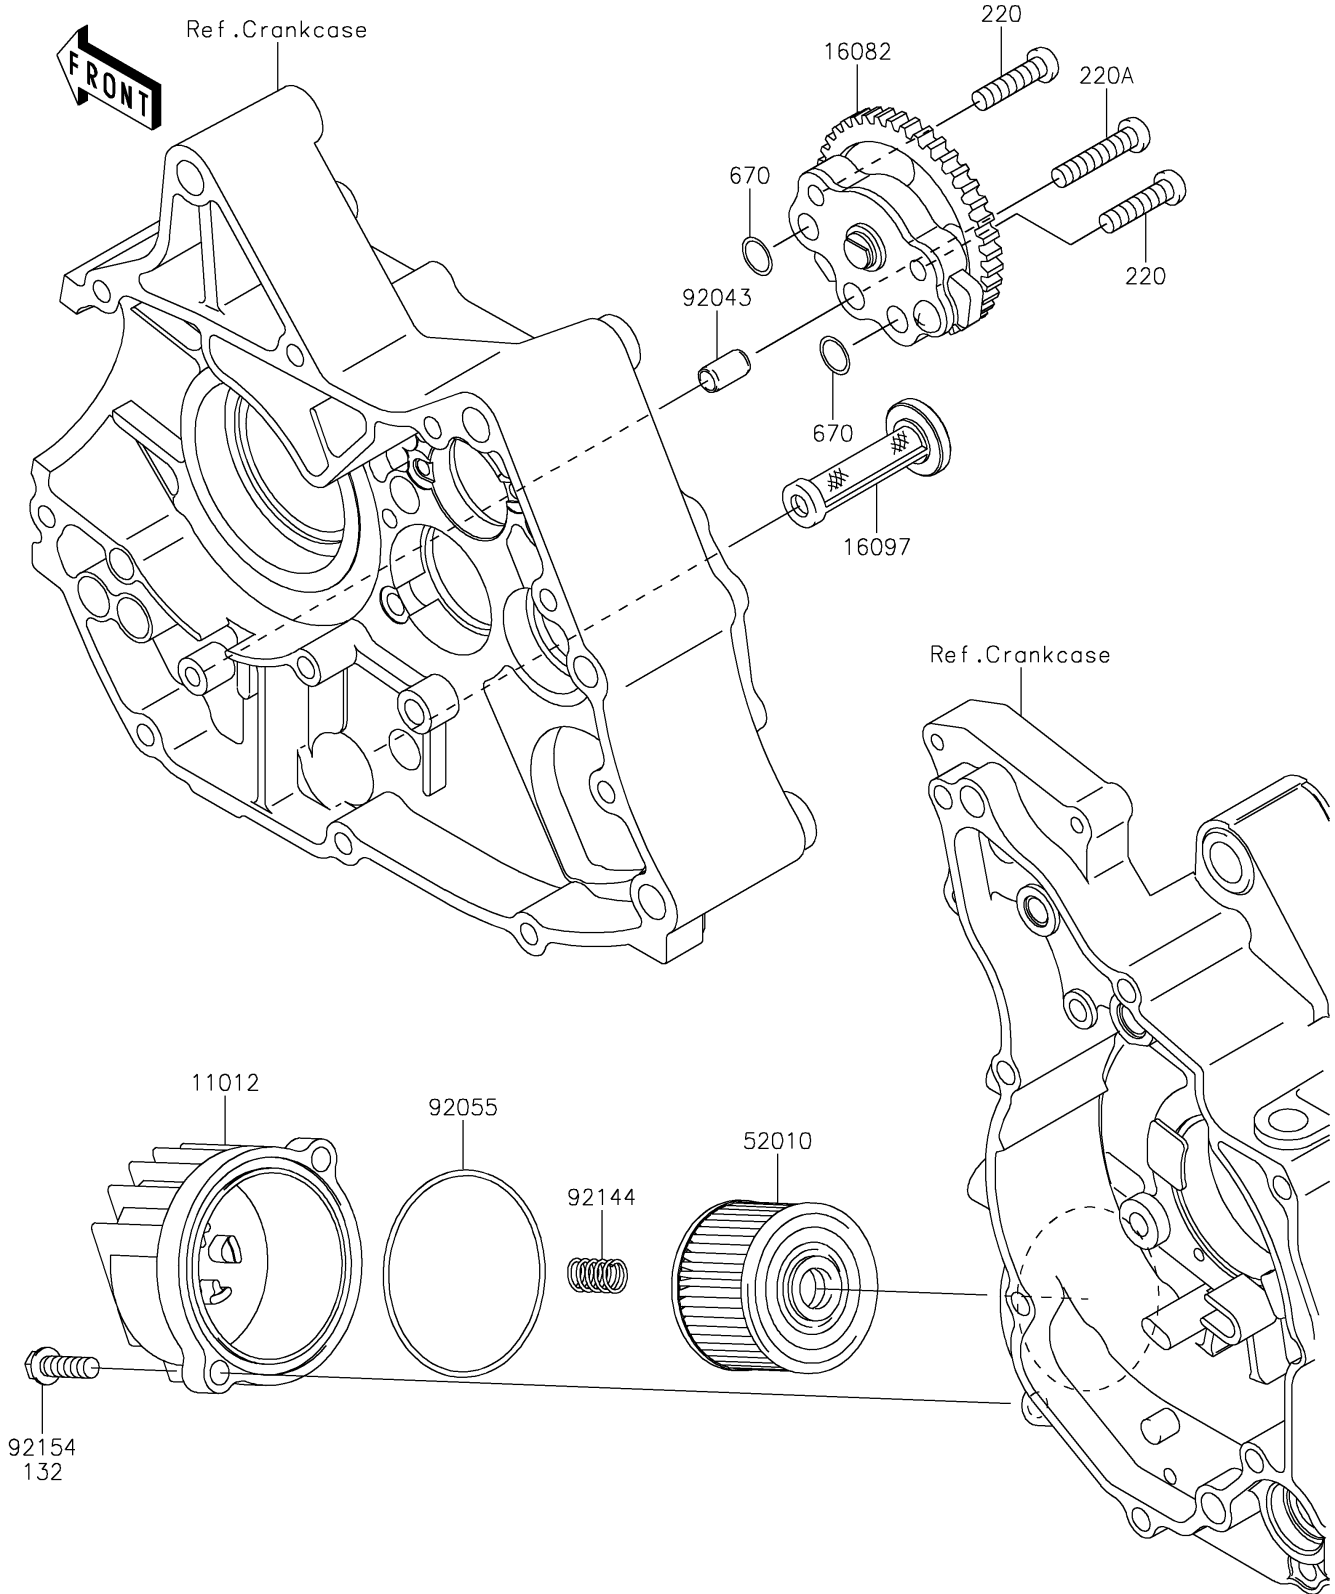

2024 KLX®110R PARTS DIAGRAM

Oil Pump

E1710

2024 KLX®110R PARTS LIST

Oil Pump

ITEM NAME	PART NUMBER	QUANTITY
CAP (Ref # 11012)	11012-1980	1
PUMP-ASSY-OIL (Ref # 16082)	16082-0010	1
FILTER-ASSY-OIL (Ref # 16097)	16097-1071	1
ELEMENT-OIL FILTER (Ref # 52010)	52010-0552	1
PIN,6.2X8X14 (Ref # 92043)	92043-1741	1
RING-O,59.6X2.4 (Ref # 92055)	92055-3018	1
SPRING (Ref # 92144)	92144-1892	1
BOLT-FLANGED-SMALL,6X20 (Ref # 132)	132BD0620	2
SCREW-PAN-CROS,6X25 (Ref # 220)	220AA0625	2
SCREW-PAN-CROS,6X30 (Ref # 220A)	220AA0630	1
O RING,9.8X1.9 (Ref # 670)	670B1510	2