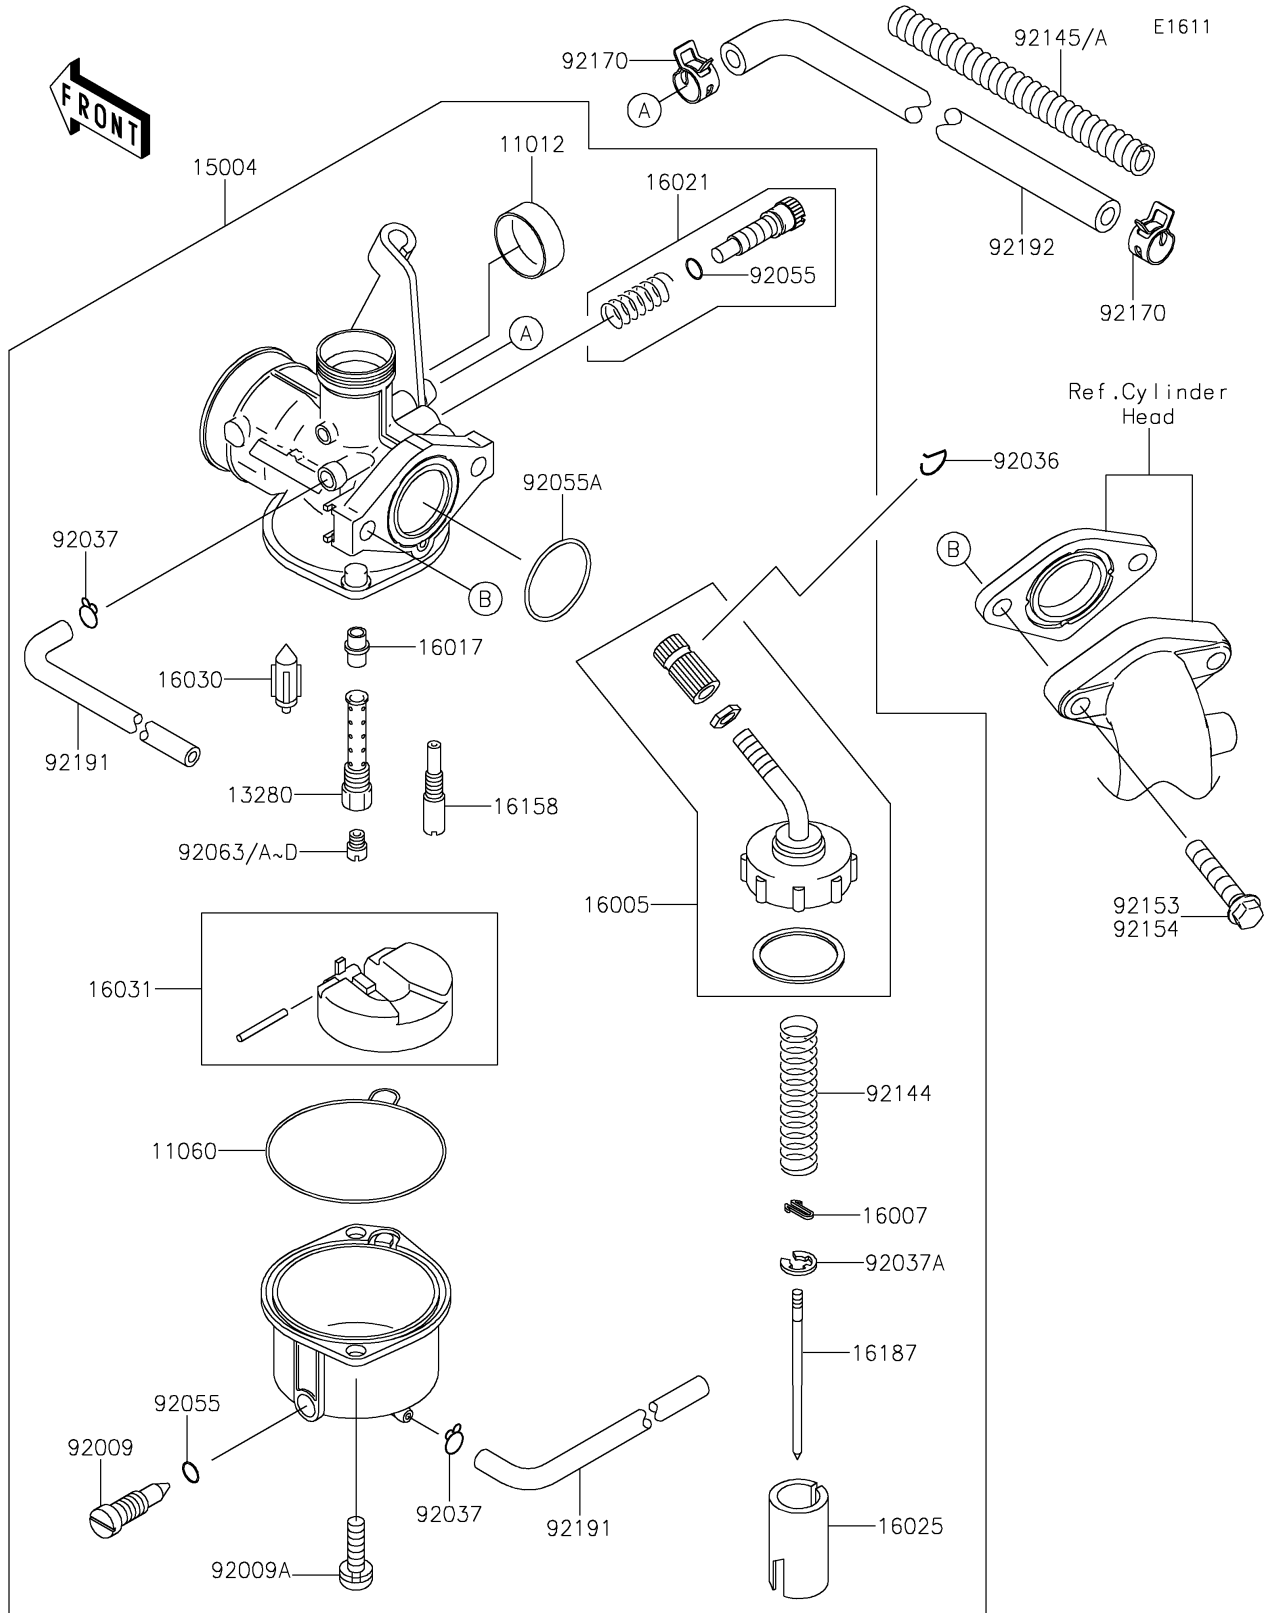

# 2024 KLX®110R PARTS DIAGRAM

Carburetor

## 2024 KLX®110R PARTS LIST

### Carburetor

| ITEM NAME                       | PART NUMBER | QUANTITY |
|---------------------------------|-------------|----------|
| TUBE,3.5X6.5X418 (Ref # 92191)  | 92191-1735  | 2        |
| TUBE,5.8X10.8X277 (Ref # 92192) | 92192-0583  | 1        |