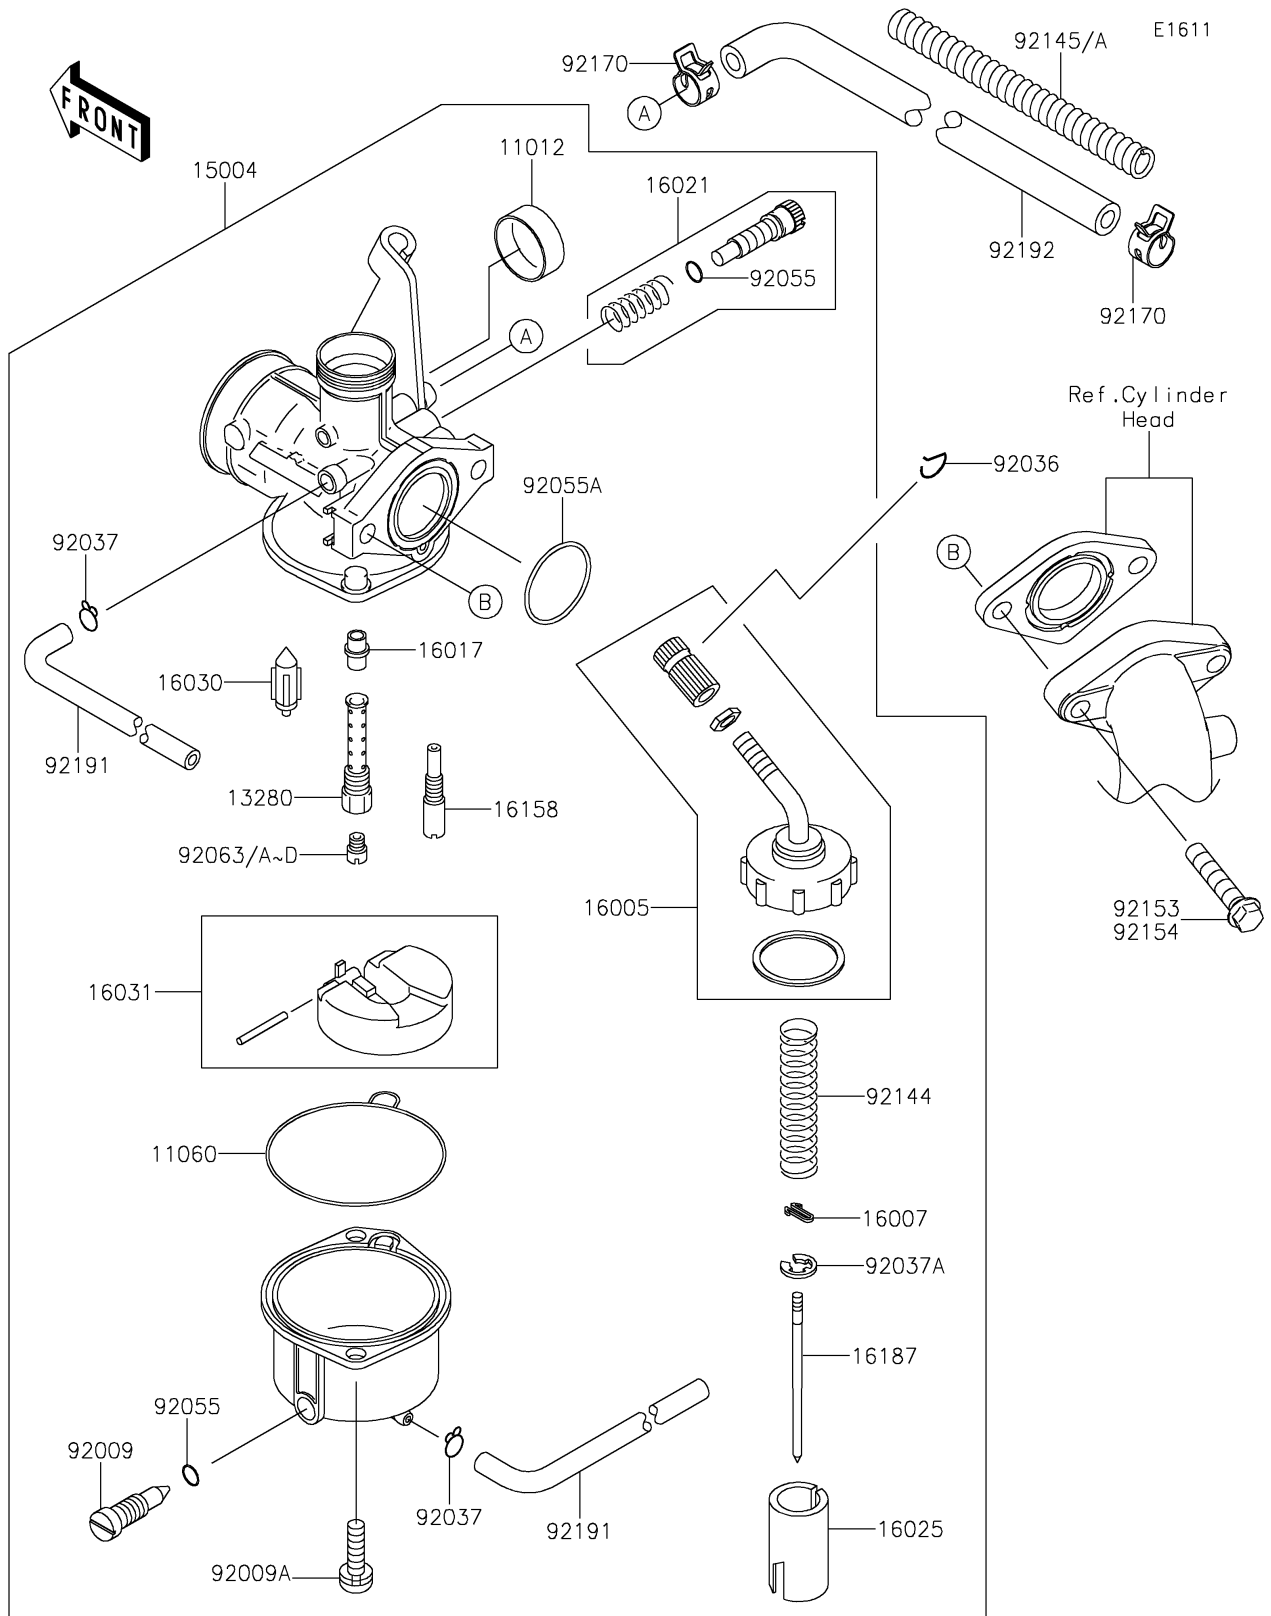

2023 KLX[®]110R

PARTS DIAGRAM

Carburetor

2023 KLX[®]110R

PARTS LIST

Carburetor

| ITEM NAME | PART NUMBER | QUANTITY |
|---------------------------------------|-------------|----------|
| CAP,CHOKE (Ref # 11012) | 11012-1940 | 1 |
| GASKET,FLOAT CHAMBER (Ref # 11060) | 11060-1700 | 1 |
| HOLDER,NEEDLE JET (Ref # 13280) | 13280-0359 | 1 |
| CARBURETOR-ASSY (Ref # 15004) | 15004-1105 | 1 |
| TOP-CHAMBER (Ref # 16005) | 16005-1091 | 1 |
| SEAT-SPRING (Ref # 16007) | 16007-1103 | 1 |
| JET-NEEDLE (Ref # 16017) | 16017-1434 | 1 |
| SCREW-THROTTLE STOP (Ref # 16021) | 16021-1241 | 1 |
| VALVE-THROTTLE,CA3.0 (Ref # 16025) | 16025-1209 | 1 |
| VALVE-FLOAT,FLOAT (Ref # 16030) | 16030-0002 | 1 |
| FLOAT (Ref # 16031) | 16031-1088 | 1 |
| JET-SLOW,#40 (Ref # 16158) | 16158-0005 | 1 |
| NEEDLE-JET,NCFA (Ref # 16187) | 16187-1228 | 1 |
| SCREW,DRAIN (Ref # 92009) | 92009-1057 | 1 |
| SCREW (Ref # 92009A) | 92009-1750 | 2 |
| RING-SNAP (Ref # 92036) | 92036-018 | 1 |
| CLAMP,TUBE (Ref # 92037) | 92037-1142 | 2 |
| CLAMP,JET NEEDLE (Ref # 92037A) | 92037-1401 | 1 |
| RING-O (Ref # 92055) | 92055-1053 | 2 |
| RING-O (Ref # 92055A) | 92055-1541 | 1 |
| JET-MAIN,#78 (Ref # 92063) | 92063-1393 | 1 |
| JET-MAIN,#72 (Ref # 92063A) | 92063-1394 | AR |
| JET-MAIN,#75 (Ref # 92063B) | 92063-1395 | AR |
| JET-MAIN,#80 (Ref # 92063C) | 92063-1396 | AR |
| JET-MAIN,#82 (Ref # 92063D) | 92063-1397 | AR |
| SPRING,THROTTLE (Ref # 92144) | 92144-1875 | 1 |
| SPRING,HOSE PROTECTOR (Ref # 92145) | 92145-1481 | 1 |
| BOLT,FLANGED-SMALL,6X28 (Ref # 92153) | 92153-1309 | 2 |
| CLAMP (Ref # 92170) | 92170-1872 | 2 |

2023 KLX[®]110R

PARTS LIST

Carburetor

| ITEM NAME | PART NUMBER | QUANTITY |
|---------------------------------|-------------|----------|
| TUBE,3.5X6.5X418 (Ref # 92191) | 92191-1735 | 2 |
| TUBE,5.8X10.8X277 (Ref # 92192) | 92192-0583 | 1 |