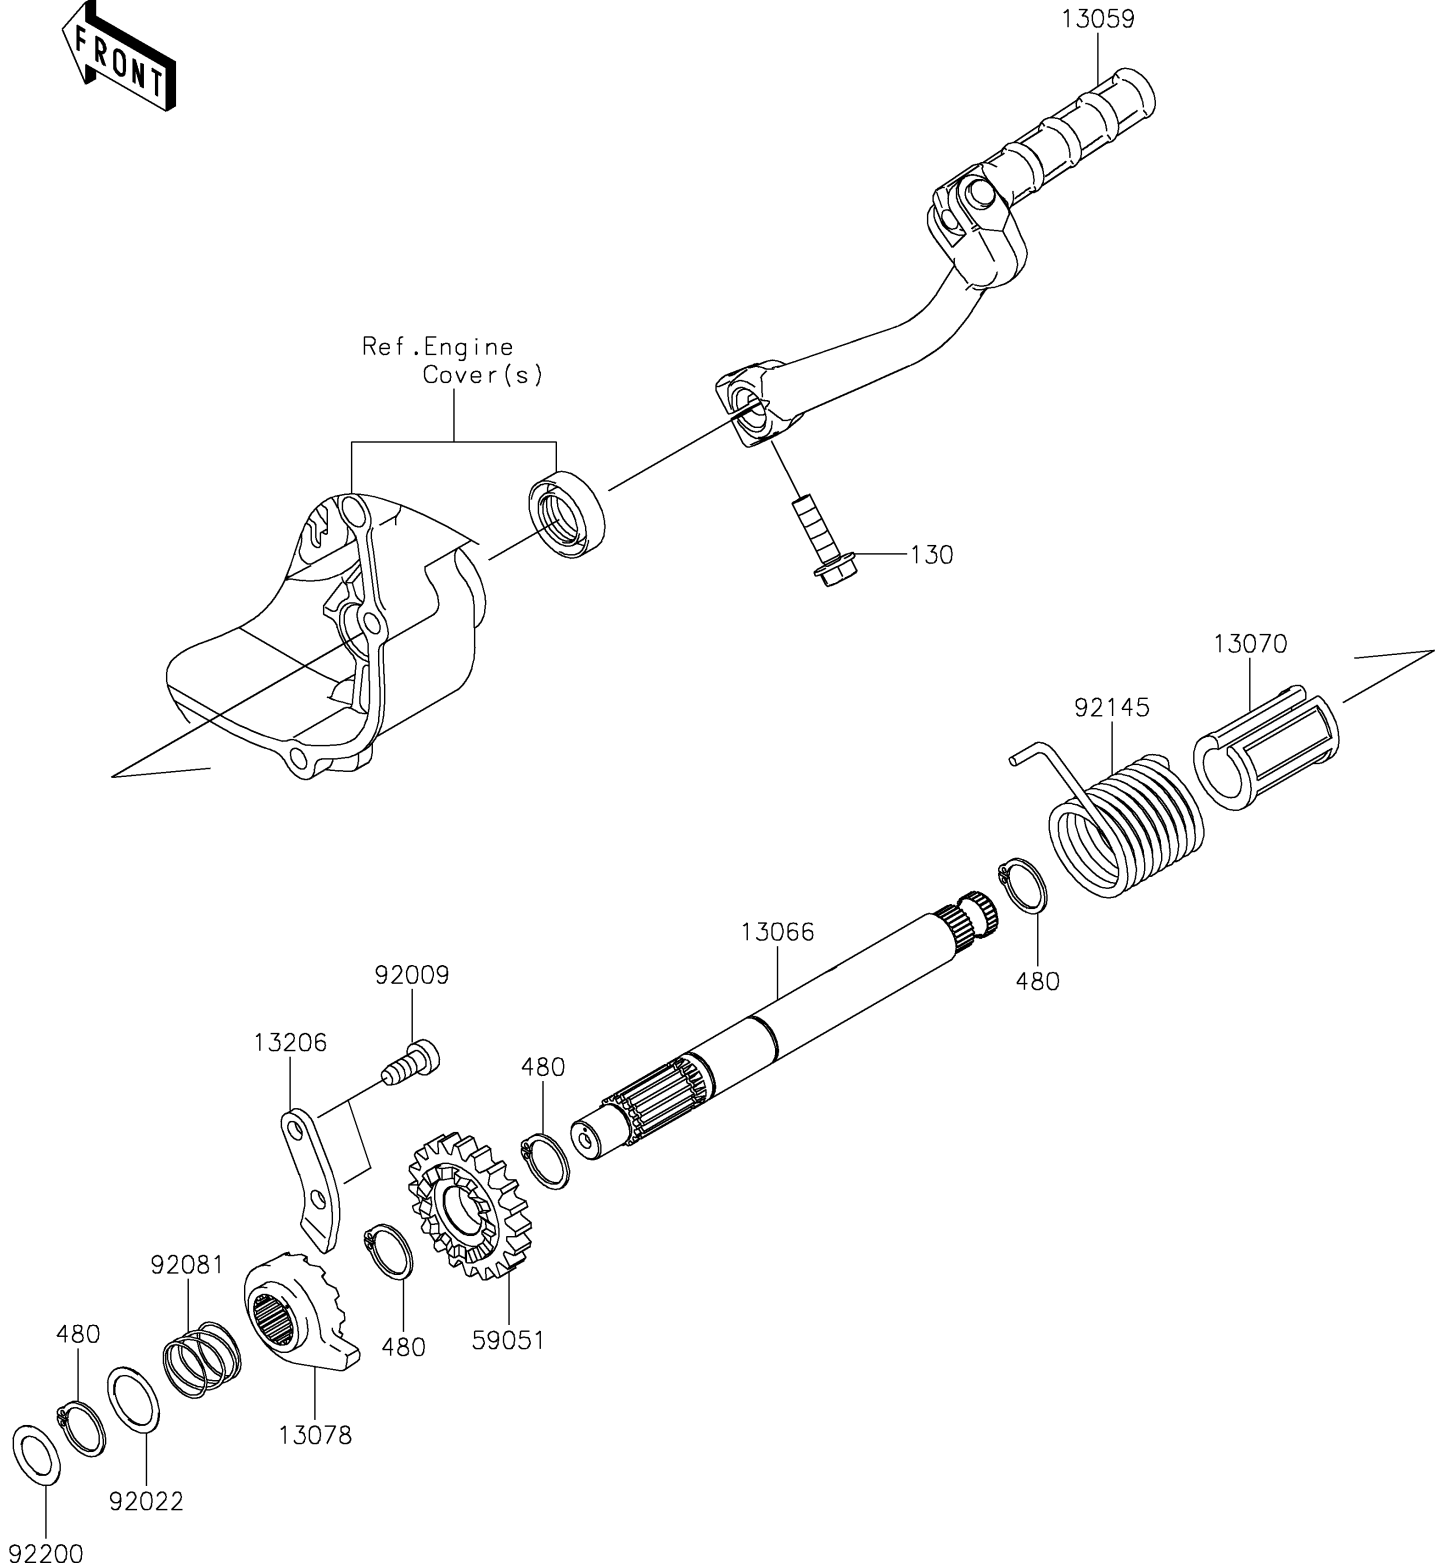

2024 KLX110 PARTS DIAGRAM

Kickstarter Mechanism

E1340

2024 KLX110 PARTS LIST

Kickstarter Mechanism

ITEM NAME	PART NUMBER	QUANTITY
LEVER-KICK (Ref # 13059)	13059-0046	1
SHAFT-KICK (Ref # 13066)	13066-0062	1
GUIDE,KICK SHAFT (Ref # 13070)	13070-1035	1
RATCHET (Ref # 13078)	13078-0557	1
GUIDE-KICK (Ref # 13206)	13206-1006	1
GEAR-SPUR (Ref # 59051)	59051-0715	1
SCREW,TAPPING (Ref # 92009)	92009-1104	2
WASHER,16.8X22X0.5 (Ref # 92022)	92022-315	1
SPRING,RATCHET (Ref # 92081)	92081-122	1
SPRING,KICK STARTER (Ref # 92145)	92145-0626	1
WASHER,13.2X20X0.5 (Ref # 92200)	92200-0571	1
BOLT-FLANGED,6X22 (Ref # 130)	130CA0622	1
CIRCLIP-TYPE-C,16MM (Ref # 480)	480J1600	4