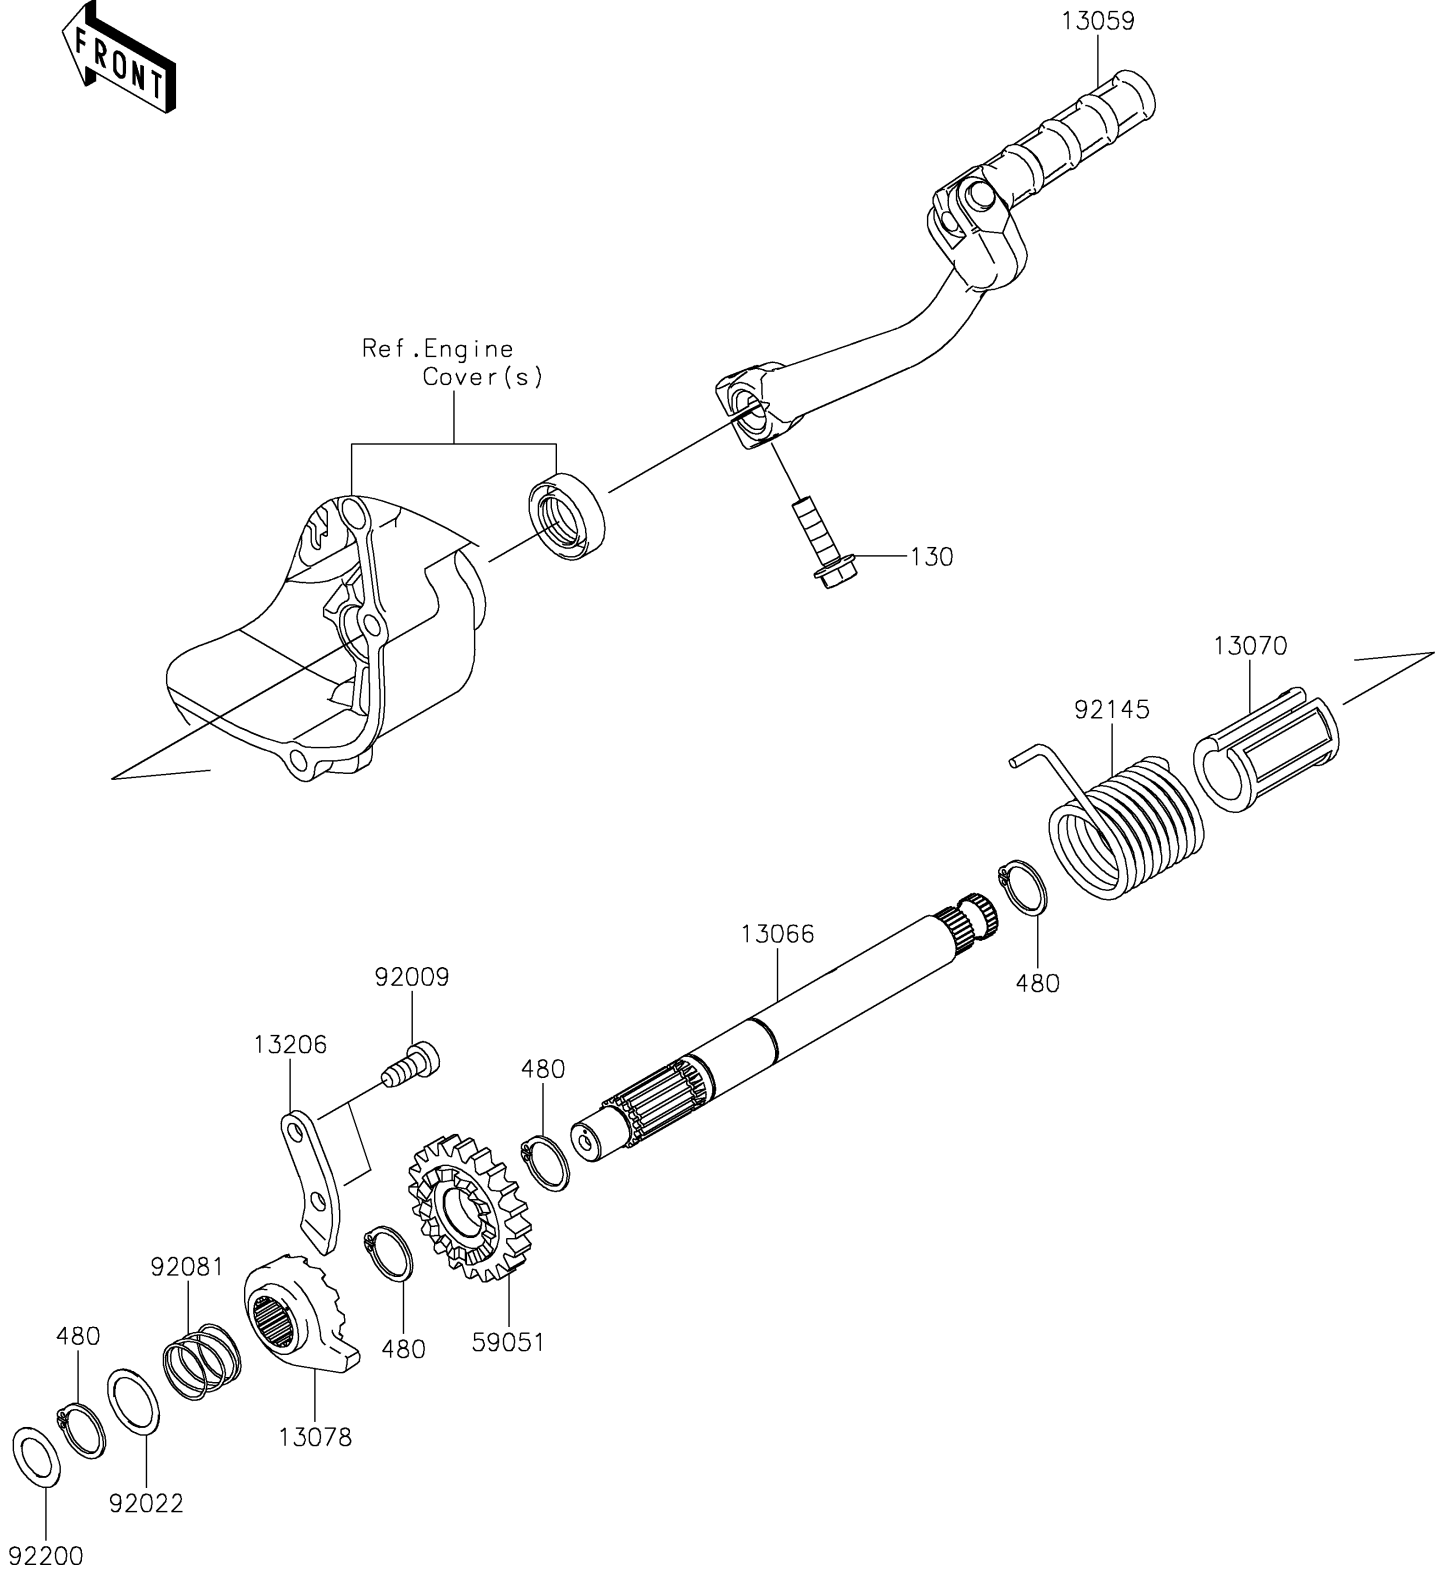

# 2024 KLX®110R PARTS DIAGRAM

## 2024 KLX®110R PARTS LIST

### Kickstarter Mechanism

ITEM NAME	PART NUMBER	QUANTITY
LEVER-KICK (Ref # 13059)	13059-0046	1
SHAFT-KICK (Ref # 13066)	13066-0062	1
GUIDE,KICK SHAFT (Ref # 13070)	13070-1035	1
RATCHET (Ref # 13078)	13078-0557	1
GUIDE-KICK (Ref # 13206)	13206-1006	1
GEAR-SPUR (Ref # 59051)	59051-0715	1
SCREW,TAPPING (Ref # 92009)	92009-1104	2
WASHER,16.8X22X0.5 (Ref # 92022)	92022-315	1
SPRING,RATCHET (Ref # 92081)	92081-122	1
SPRING,KICK STARTER (Ref # 92145)	92145-0626	1
WASHER,13.2X20X0.5 (Ref # 92200)	92200-0571	1
BOLT-FLANGED,6X22 (Ref # 130)	130CA0622	1
CIRCLIP-TYPE-C,16MM (Ref # 480)	480J1600	4