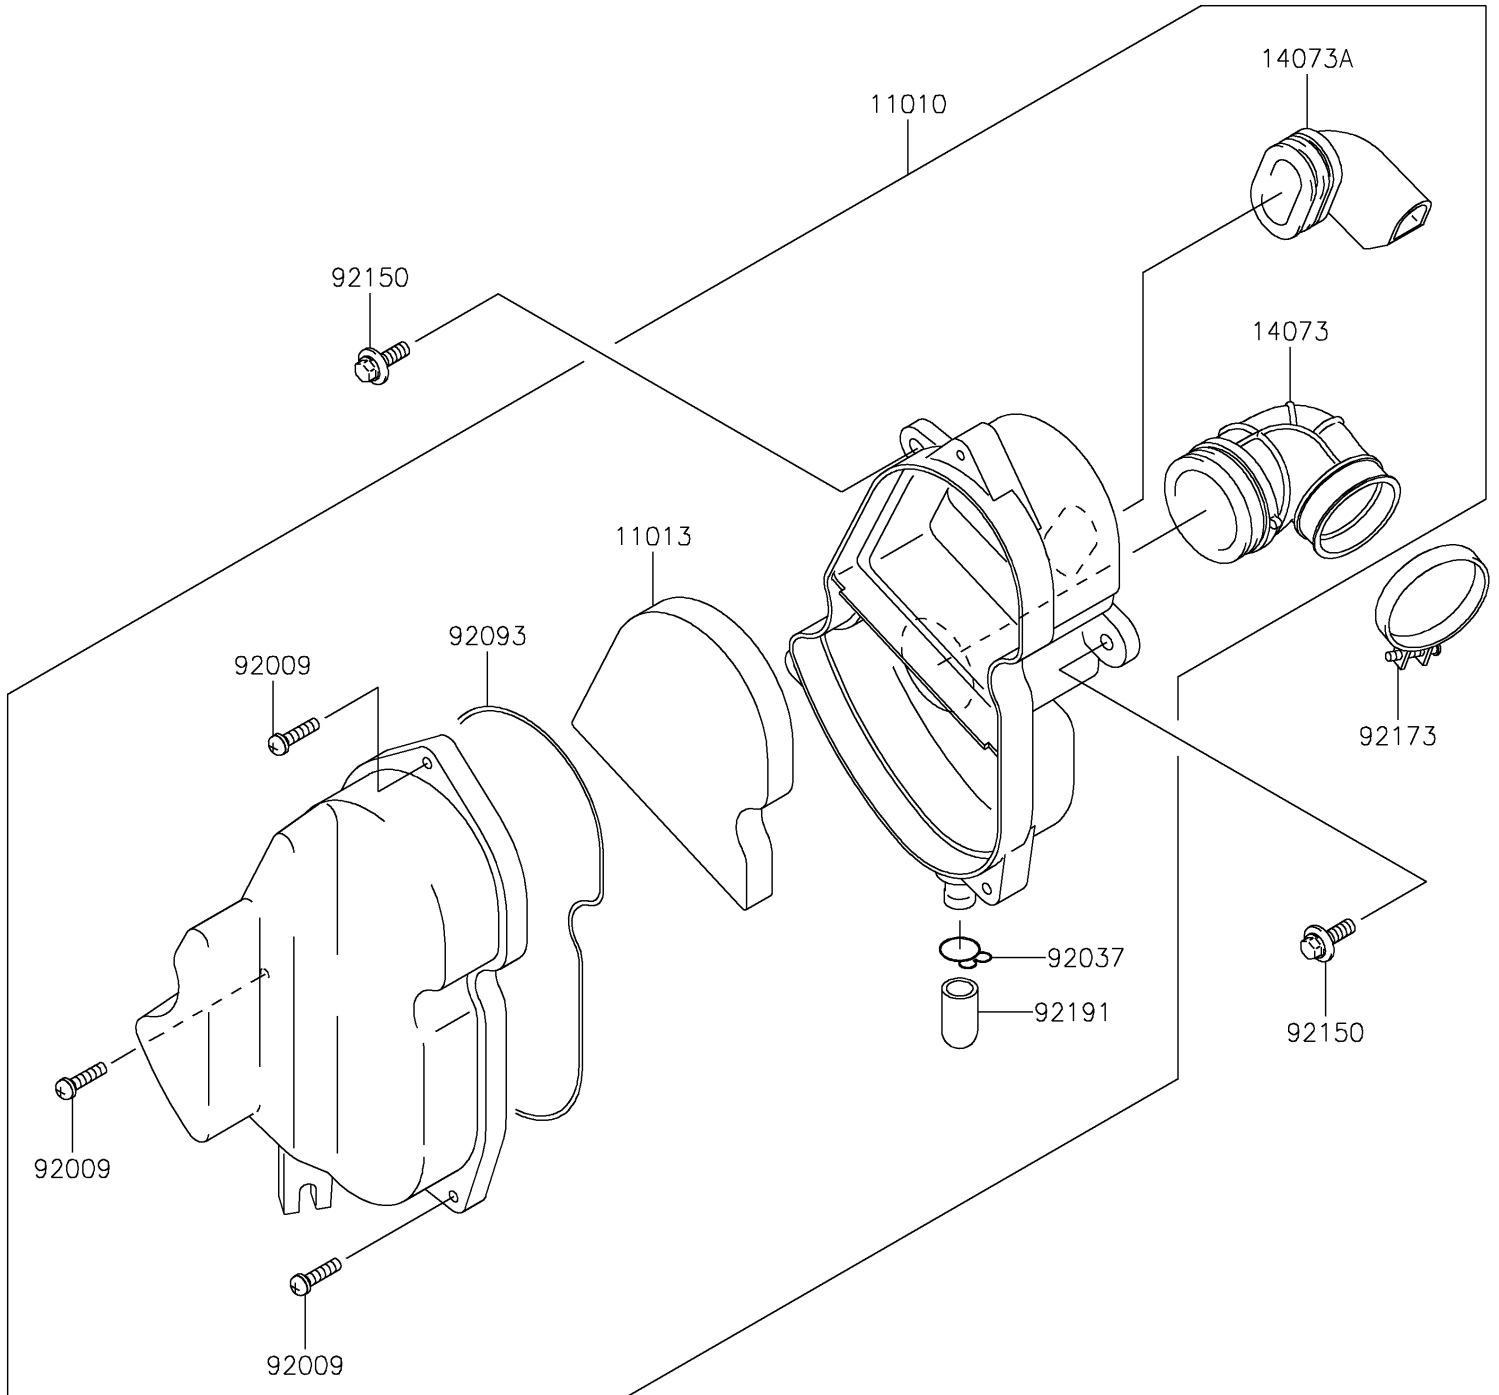

# 2024 KLX110 PARTS DIAGRAM

Air Cleaner

E1130

## 2024 KLX110 PARTS LIST

### Air Cleaner

ITEM NAME	PART NUMBER	QUANTITY
FILTER-ASSY-AIR (Ref # 11010)	11010-1773	1
ELEMENT-AIR FILTER (Ref # 11013)	11013-1294	1
DUCT,CARBURETOR (Ref # 14073)	14073-1819	1
DUCT,IN (Ref # 14073A)	14073-1820	1
SCREW,M5X20 (Ref # 92009)	92009-1990	3
CLAMP,14.5MM (Ref # 92037)	92037-1900	1
SEAL,AIR CLEANER (Ref # 92093)	92093-1560	1
BOLT,FLANGED,6X20 (Ref # 92150)	92150-1339	2
CLAMP (Ref # 92173)	92173-0991	1
TUBE (Ref # 92191)	92191-1704	1