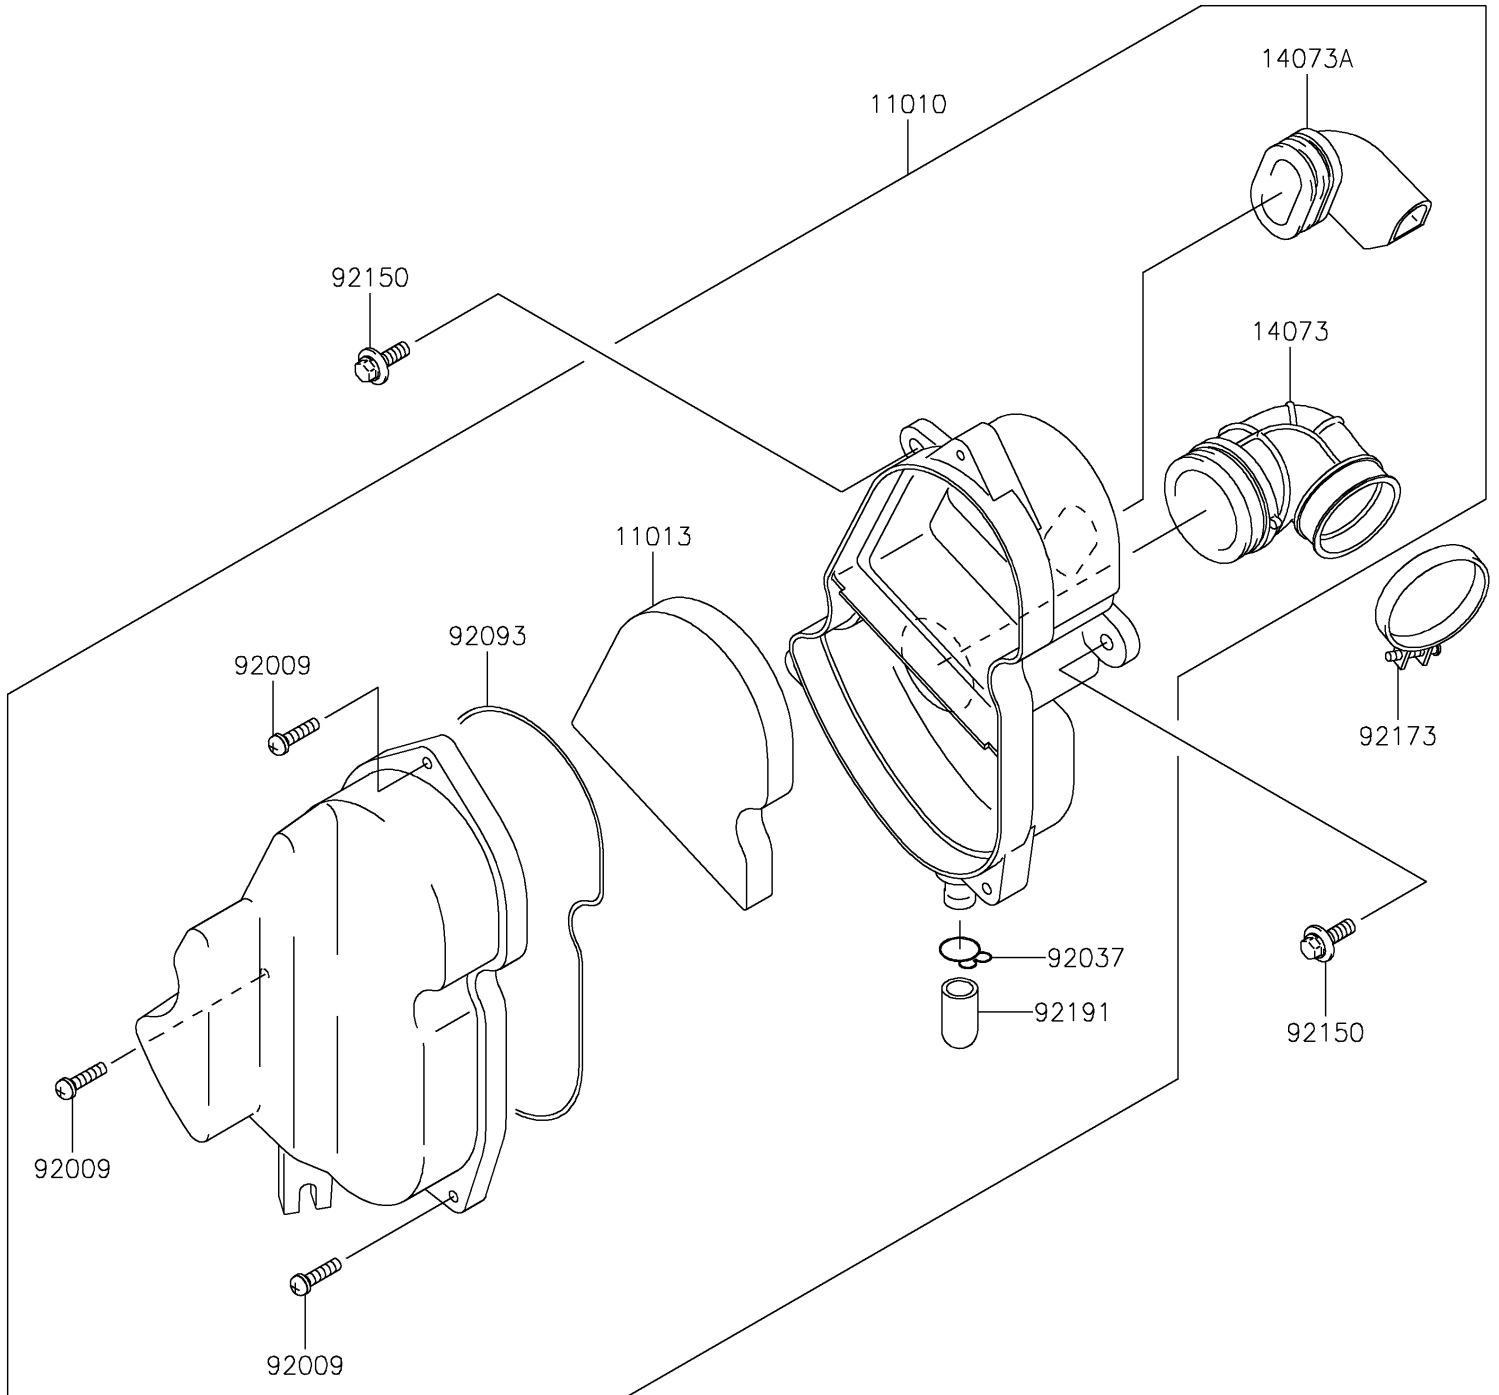

2024 KLX®110R PARTS DIAGRAM

Air Cleaner

E1130

2024 KLX®110R PARTS LIST

Air Cleaner

ITEM NAME	PART NUMBER	QUANTITY
FILTER-ASSY-AIR (Ref # 11010)	11010-1773	1
ELEMENT-AIR FILTER (Ref # 11013)	11013-1294	1
DUCT,CARBURETOR (Ref # 14073)	14073-1819	1
DUCT,IN (Ref # 14073A)	14073-1820	1
SCREW,M5X20 (Ref # 92009)	92009-1990	3
CLAMP,14.5MM (Ref # 92037)	92037-1900	1
SEAL,AIR CLEANER (Ref # 92093)	92093-1560	1
BOLT,FLANGED,6X20 (Ref # 92150)	92150-1339	2
CLAMP (Ref # 92173)	92173-0991	1
TUBE (Ref # 92191)	92191-1704	1