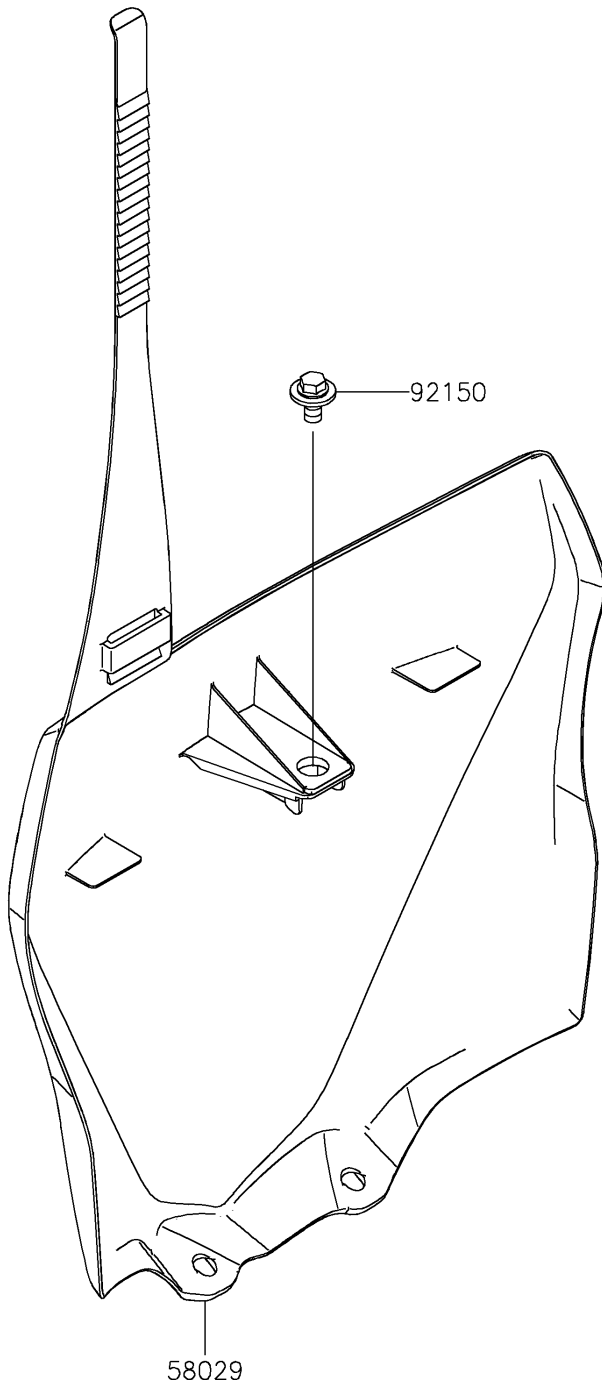

2023 KX™ 85 PARTS DIAGRAM

Accessory

F2910

2023 KX™85 PARTS LIST

Accessory

ITEM NAME	PART NUMBER	QUANTITY
PLATE-NUMBER,L.GREEN (Ref # 58029)	58029-0011-290	1
BOLT,6X12 (Ref # 92150)	92150-1435	1