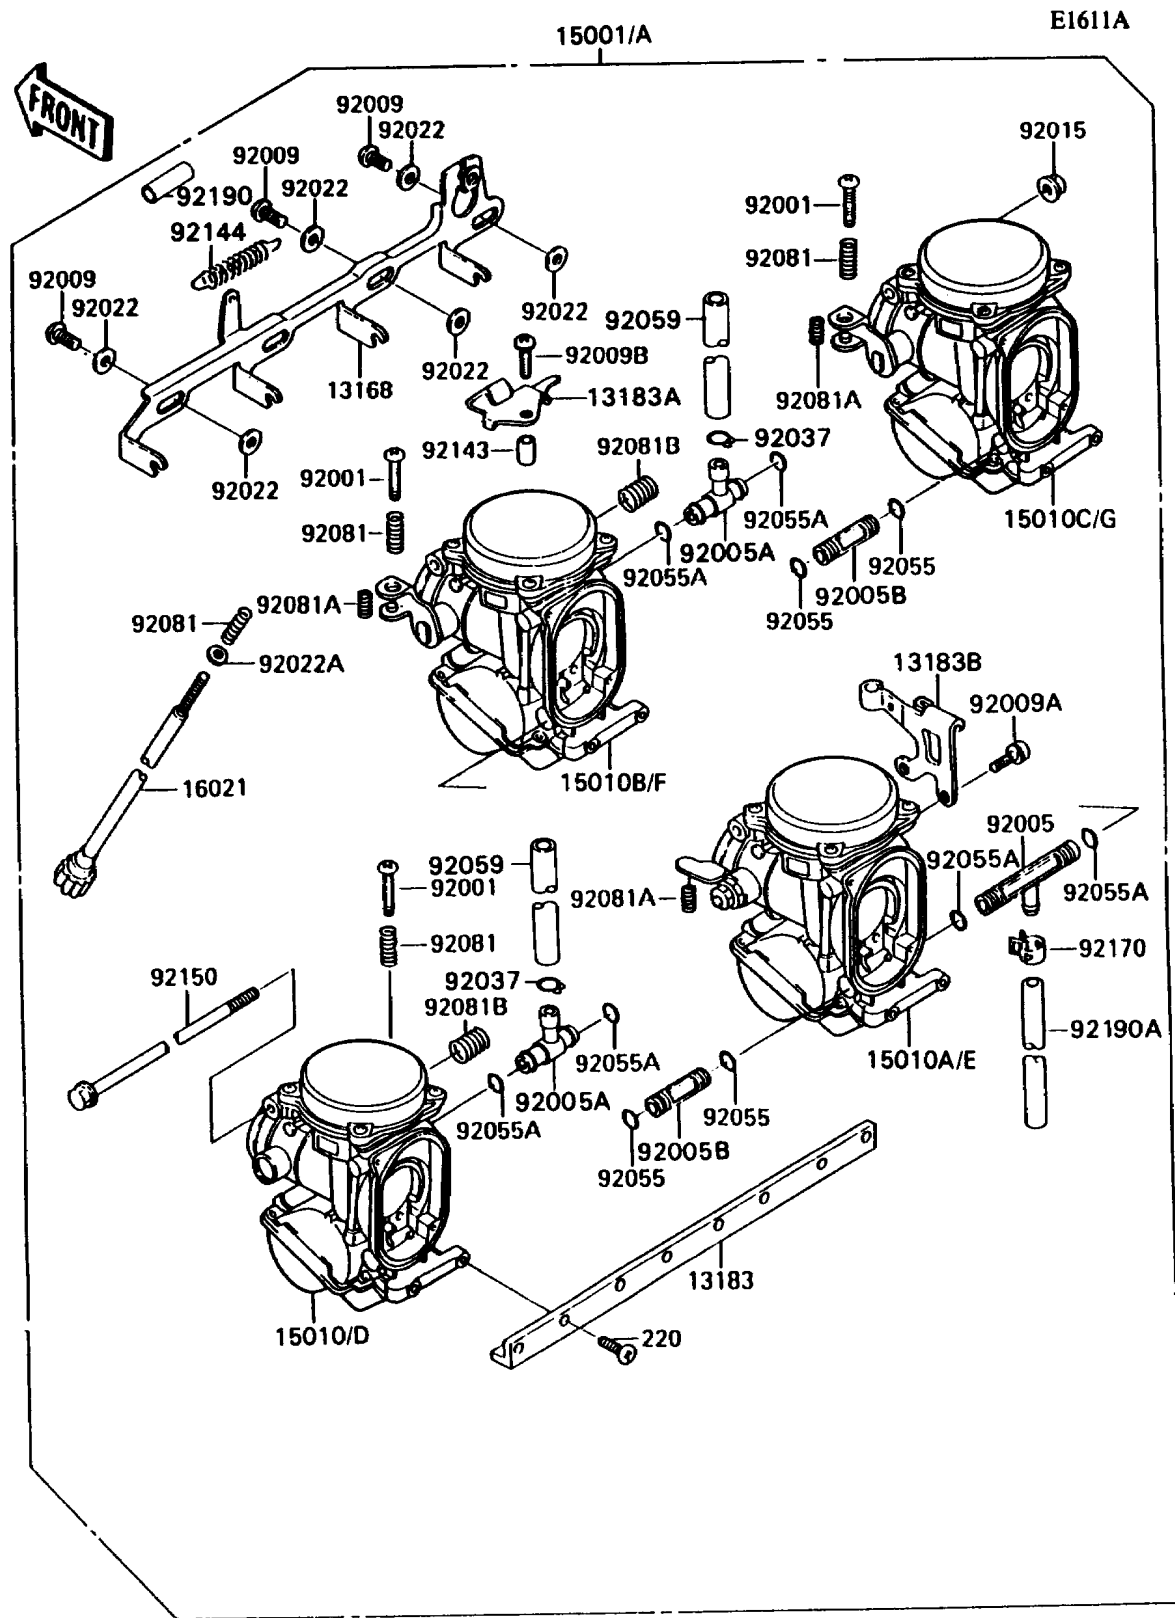

# 1993 Ninja® ZX™ -11 PARTS DIAGRAM

Carburetor(ZXT10CE015043&NAMI.)

# 1993 Ninja® ZX™ -11 PARTS LIST

Carburetor(ZXT10CE015043&NAMI.)

ITEM NAME	PART NUMBER	QUANTITY
LEVER,STARTER (Ref # 13168)	13168-1405	1
PLATE,CARBURETOR,STAY (Ref # 13183)	13183-1321	1
PLATE,STARTER CABLE (Ref # 13183A)	13183-1592	1
PLATE,THROTTLE CABLE (Ref # 13183B)	13183-1606	1
CARBURETOR-ASSY (Ref # 15001)	15001-1746	1
CARBURETOR,LH,OUTSIDE (Ref # 15010)	15010-1281	1
CARBURETOR,LH,INSIDE (Ref # 15010A)	15010-1282	1
CARBURETOR,RH,INSIDE (Ref # 15010B)	15010-1283	1
CARBURETOR,RH,OUTSIDE (Ref # 15010C)	15010-1284	1
SCREW-THROTTLE STOP (Ref # 16021)	16021-1131	1
BOLT,THROTTLE ADJUST (Ref # 92001)	92001-1998	3
FITTING,FUEL,T-TYPE (Ref # 92005)	92005-1108	1
FITTING,T-TYPE (Ref # 92005A)	92005-1125	2
FITTING (Ref # 92005B)	92005-1157	2
SCREW (Ref # 92009)	92009-1262	3
SCREW,5X10 (Ref # 92009A)	92009-1365	1
SCREW,4X18 (Ref # 92009B)	92009-1632	1
NUT,FLANGED,5MM (Ref # 92015)	92015-1259	1
WASHER,6.1X11X0.8,POLYACETAL (Ref # 92022)	92022-1199	6
WASHER,PLAIN,STOP SPRING (Ref # 92022A)	92022-1480	1
CLAMP,TUBE (Ref # 92037)	92037-1194	2
RING-O (Ref # 92055)	92055-1004	4
RING-O,FUEL FITTING (Ref # 92055A)	92055-1223	8
TUBE,7X11X45 (Ref # 92059)	92059-1738	2
SPRING,THROTTLE ADJUST UPP (Ref # 92081)	92081-1620	4
SPRING,THROTTLE ADJUST LWR (Ref # 92081A)	92081-1621	3
SPRING,THROTTLE ADJUST CNT (Ref # 92081B)	92081-1622	3
COLLAR,4X5.2X9.6 (Ref # 92143)	92143-1265	1
SPRING,STARTER LEVER (Ref # 92144)	92144-1518	1

# 1993 Ninja® ZX™ -11 PARTS LIST

Carburetor(ZXT10CE015043&NAMI.)

ITEM NAME	PART NUMBER	QUANTITY
BOLT,5X305 (Ref # 92150)	92150-1211	1
CLAMP,TUBE (Ref # 92170)	92170-1051	1
TUBE,STARTER SPRING (Ref # 92190)	92190-1157	1
TUBE,7.3X12.5X127 (Ref # 92190A)	92190-1161	1
SCREW-PAN-CROS,5X14 (Ref # 220)	220D0514	8