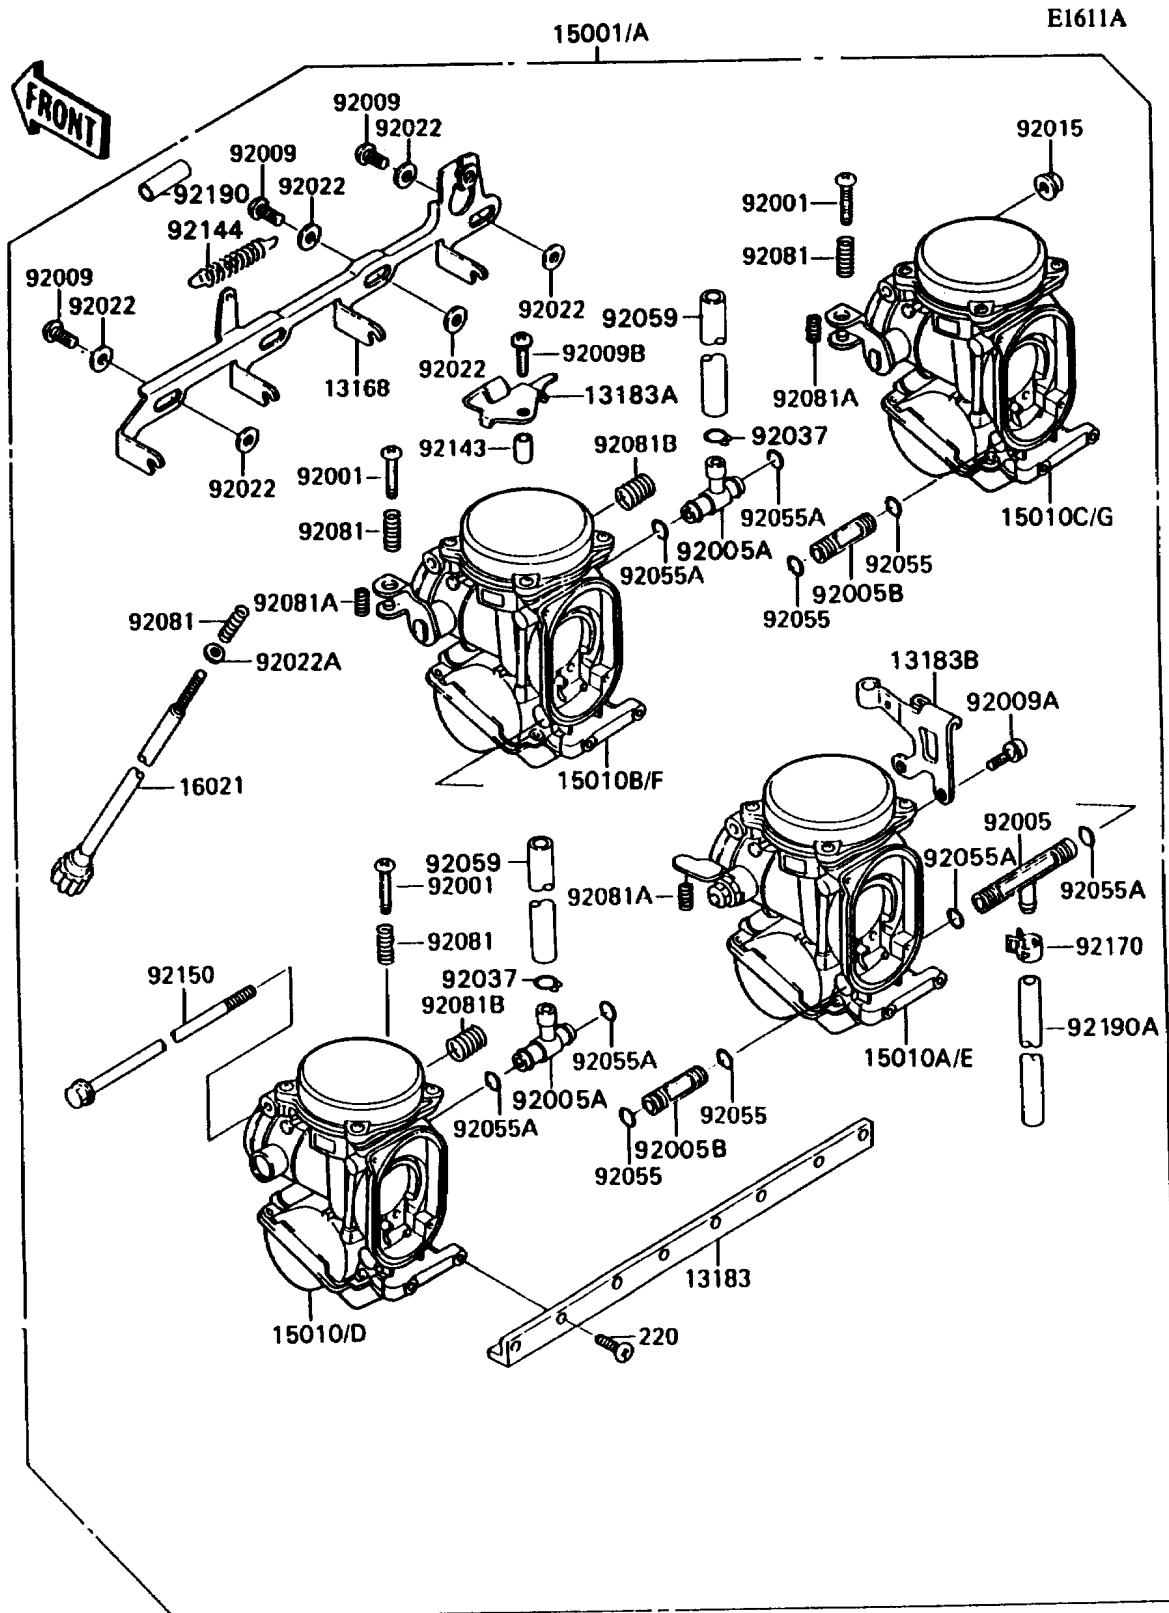

1992 Ninja® ZX™-11 PARTS DIAGRAM

Carburetor(ZXT10CE015043&NAMI.)

1992 Ninja® ZX™-11 PARTS LIST

Carburetor(ZXT10CE015043&NAML.)

| ITEM NAME | PART NUMBER | QUANTITY |
|--|-------------|----------|
| LEVER,STARTER (Ref # 13168) | 13168-1405 | 1 |
| PLATE,CARBURETOR,STAY (Ref # 13183) | 13183-1321 | 1 |
| PLATE,STARTER CABLE (Ref # 13183A) | 13183-1592 | 1 |
| PLATE,THROTTLE CABLE (Ref # 13183B) | 13183-1606 | 1 |
| CARBURETOR-ASSY (Ref # 15001) | 15001-1746 | 1 |
| CARBURETOR-ASSY (Ref # 15001A) | 15001-1747 | 1 |
| CARBURETOR,LH,OUTSIDE (Ref # 15010) | 15010-1281 | 1 |
| CARBURETOR,LH,INSIDE (Ref # 15010A) | 15010-1282 | 1 |
| CARBURETOR,RH,INSIDE (Ref # 15010B) | 15010-1283 | 1 |
| CARBURETOR,RH,OUTSIDE (Ref # 15010C) | 15010-1284 | 1 |
| CARBURETOR,LH,OUTSIDE (Ref # 15010D) | 15010-1285 | 1 |
| CARBURETOR,LH,INSIDE (Ref # 15010E) | 15010-1286 | 1 |
| CARBURETOR,RH,INSIDE (Ref # 15010F) | 15010-1287 | 1 |
| CARBURETOR,RH,OUTSIDE (Ref # 15010G) | 15010-1288 | 1 |
| SCREW-THROTTLE STOP (Ref # 16021) | 16021-1131 | 1 |
| BOLT,THROTTLE ADJUST (Ref # 92001) | 92001-1998 | 1 |
| FITTING,FUEL,T-TYPE (Ref # 92005) | 92005-1108 | 1 |
| FITTING,T-TYPE (Ref # 92005A) | 92005-1125 | 1 |
| FITTING (Ref # 92005B) | 92005-1157 | 1 |
| SCREW (Ref # 92009) | 92009-1262 | 1 |
| SCREW,5X10 (Ref # 92009A) | 92009-1365 | 1 |
| SCREW,4X18 (Ref # 92009B) | 92009-1632 | 1 |
| NUT,FLANGED,5MM (Ref # 92015) | 92015-1259 | 1 |
| WASHER,6.1X11X0.8,POLYACETAL (Ref # 92022) | 92022-1199 | 1 |
| WASHER,PLAIN,STOP SPRING (Ref # 92022A) | 92022-1480 | 1 |
| CLAMP,TUBE (Ref # 92037) | 92037-1194 | 1 |
| RING-O (Ref # 92055) | 92055-1004 | 1 |
| RING-O,FUEL FITTING (Ref # 92055A) | 92055-1223 | 1 |
| TUBE,7X11X45 (Ref # 92059) | 92059-1738 | 1 |