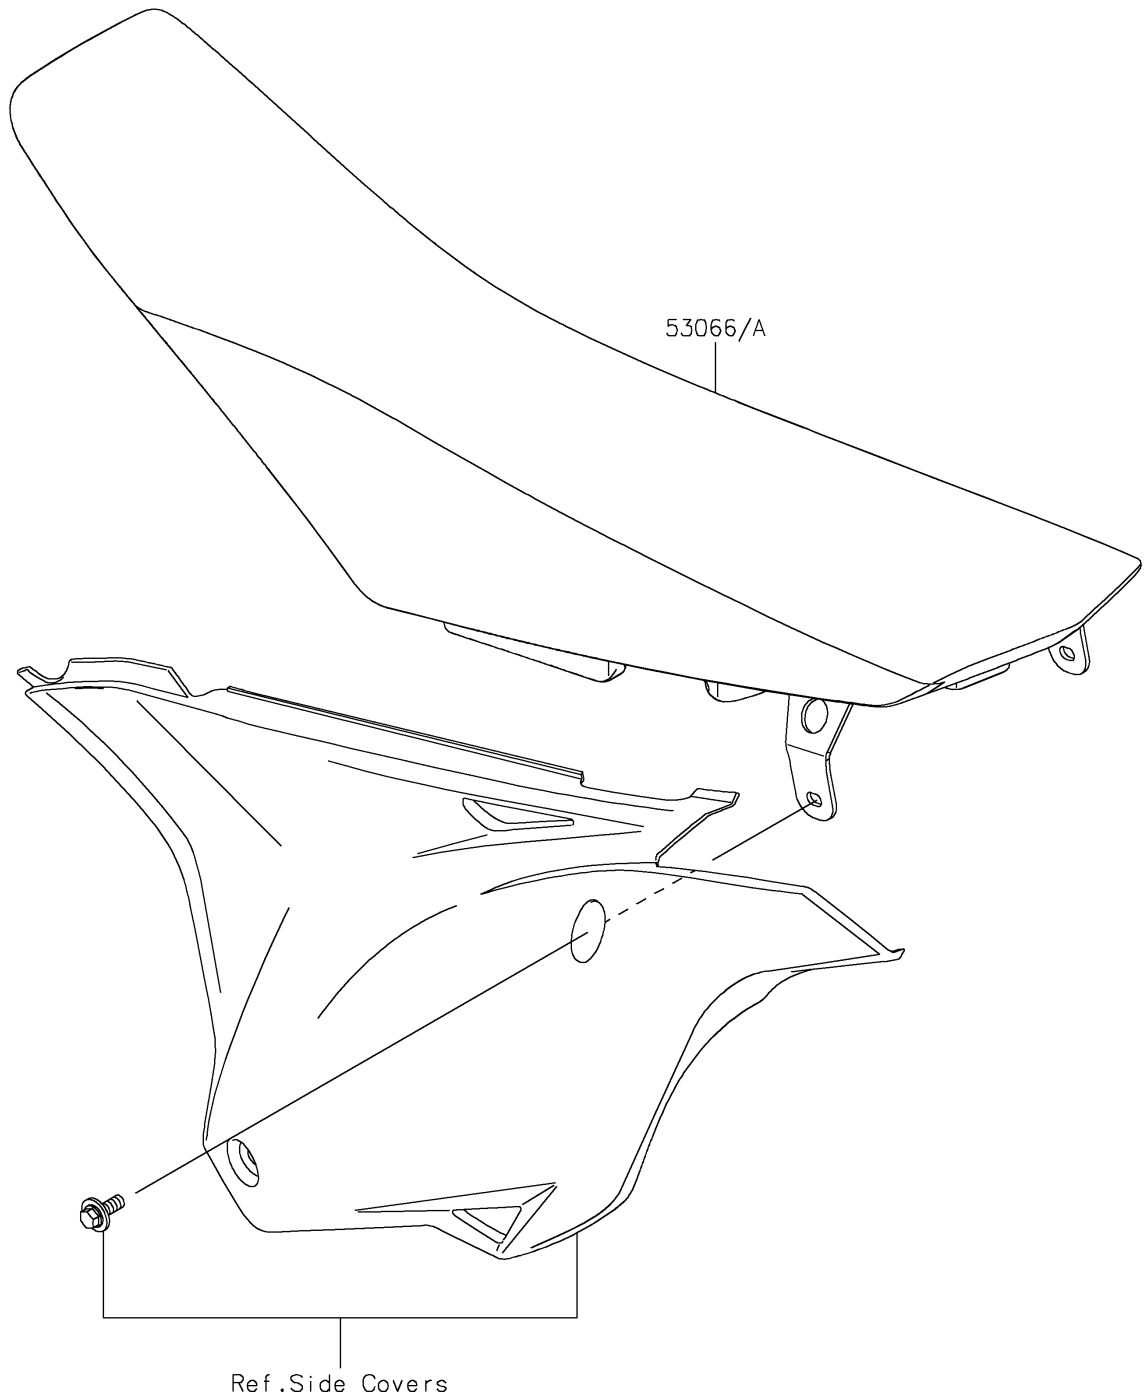

2023 KX™ 85 PARTS DIAGRAM

Seat

F2510

2023 KX™ 85 PARTS LIST

Seat

ITEM NAME	PART NUMBER	QUANTITY
SEAT-ASSY, GREEN/BLACK (Ref # 53066)	53066-0455-49F	1