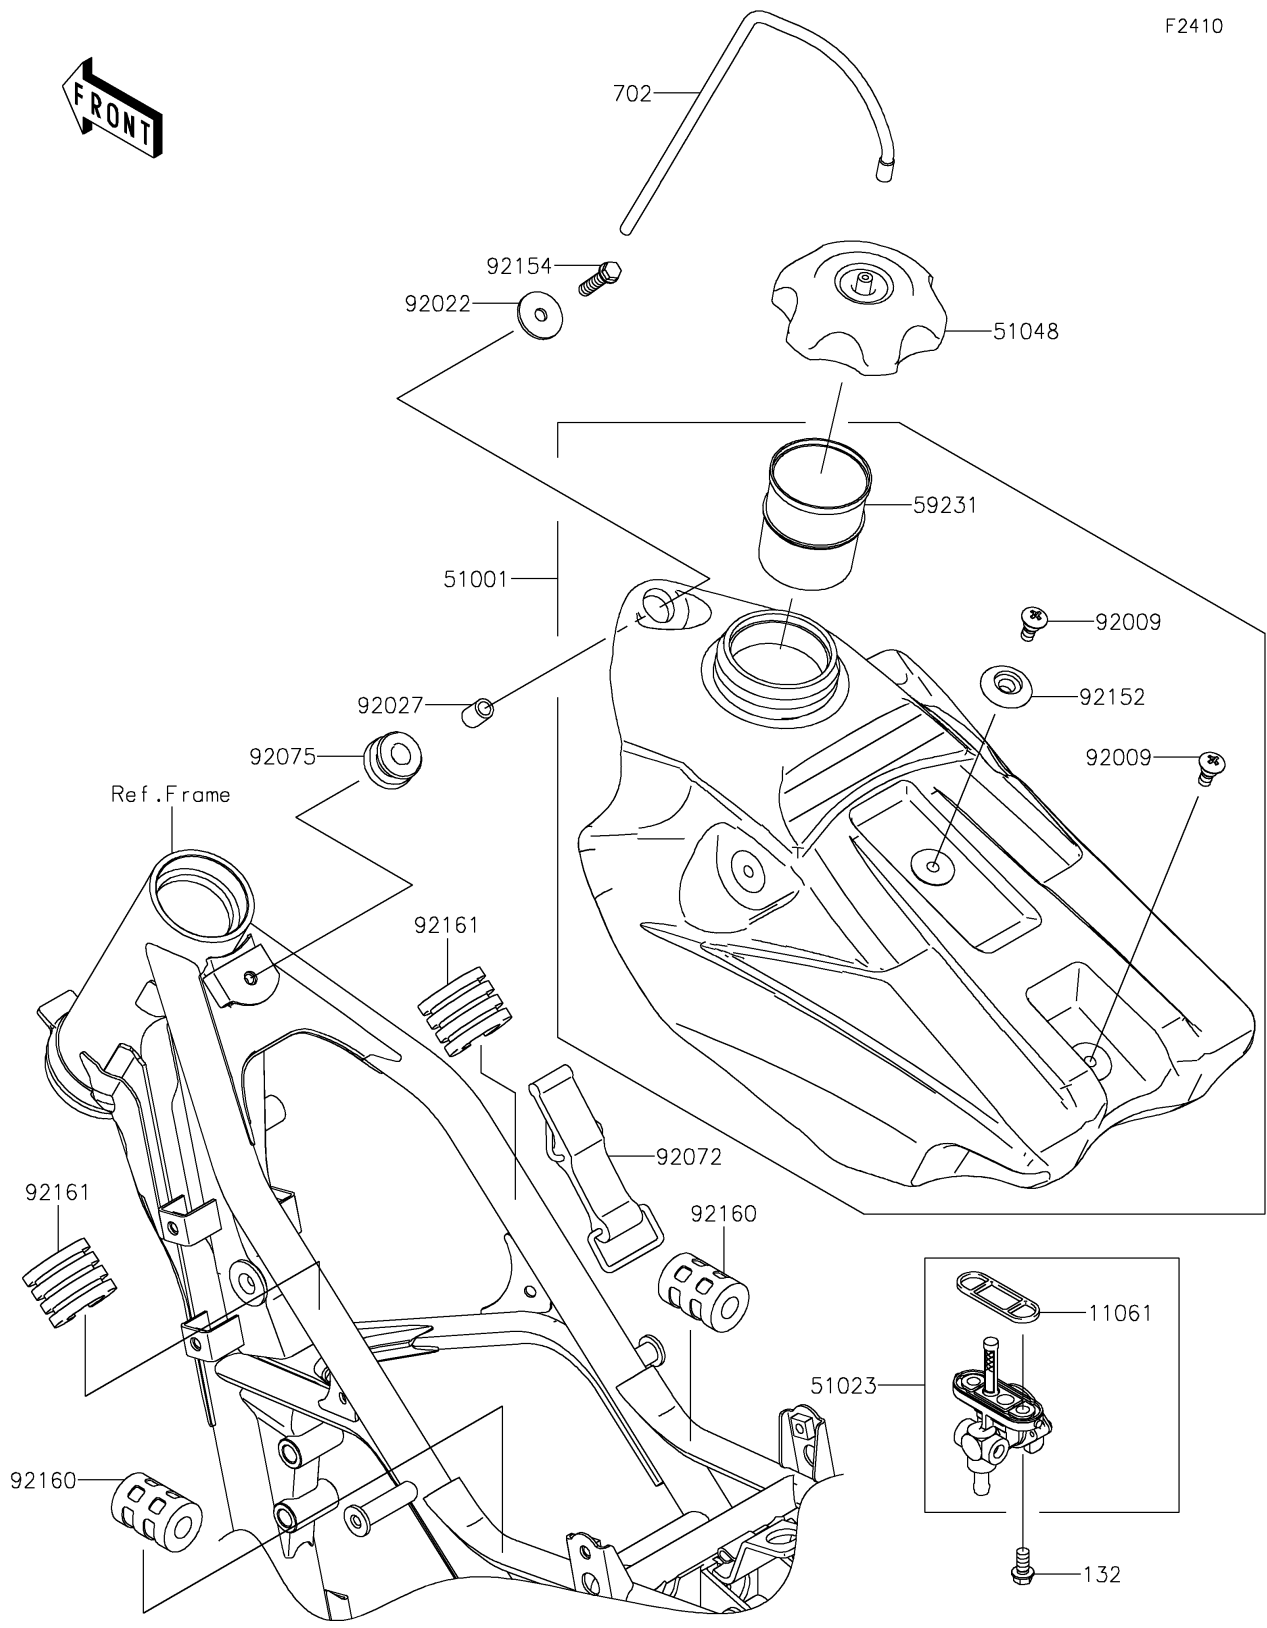

# 2023 KX™ 85 PARTS DIAGRAM

Fuel Tank

F2410

## 2023 KX™85 PARTS LIST

### Fuel Tank

ITEM NAME	PART NUMBER	QUANTITY
GASKET,FUEL TAP (Ref # 11061)	11061-0181	1
TANK-COMP-FUEL (Ref # 51001)	51001-0776	1
TAP-ASSY,FUEL (Ref # 51023)	51023-0024	1
CAP-ASSY-TANK,FUEL (Ref # 51048)	51048-0009	1
FILLER (Ref # 59231)	59231-0019	1
SCREW,6MM (Ref # 92009)	92009-1971	2
WASHER,6.5X24X2 (Ref # 92022)	92022-1690	1
COLLAR,6.8X10X14 (Ref # 92027)	92027-1966	1
BAND,FUEL TANK (Ref # 92072)	92072-1229	1
DAMPER (Ref # 92075)	92075-1787	1
COLLAR (Ref # 92152)	92152-1346	1
BOLT,FLANGED,6X25 (Ref # 92154)	92154-0520	1
DAMPER,FUEL TANK (Ref # 92160)	92160-1236	2
DAMPER,FUEL TANK (Ref # 92161)	92161-1175	2
BOLT-FLANGED-SMALL,6X12 (Ref # 132)	132BA0612	2
TUBE-RUBBER (Ref # 702)	702A05340	1