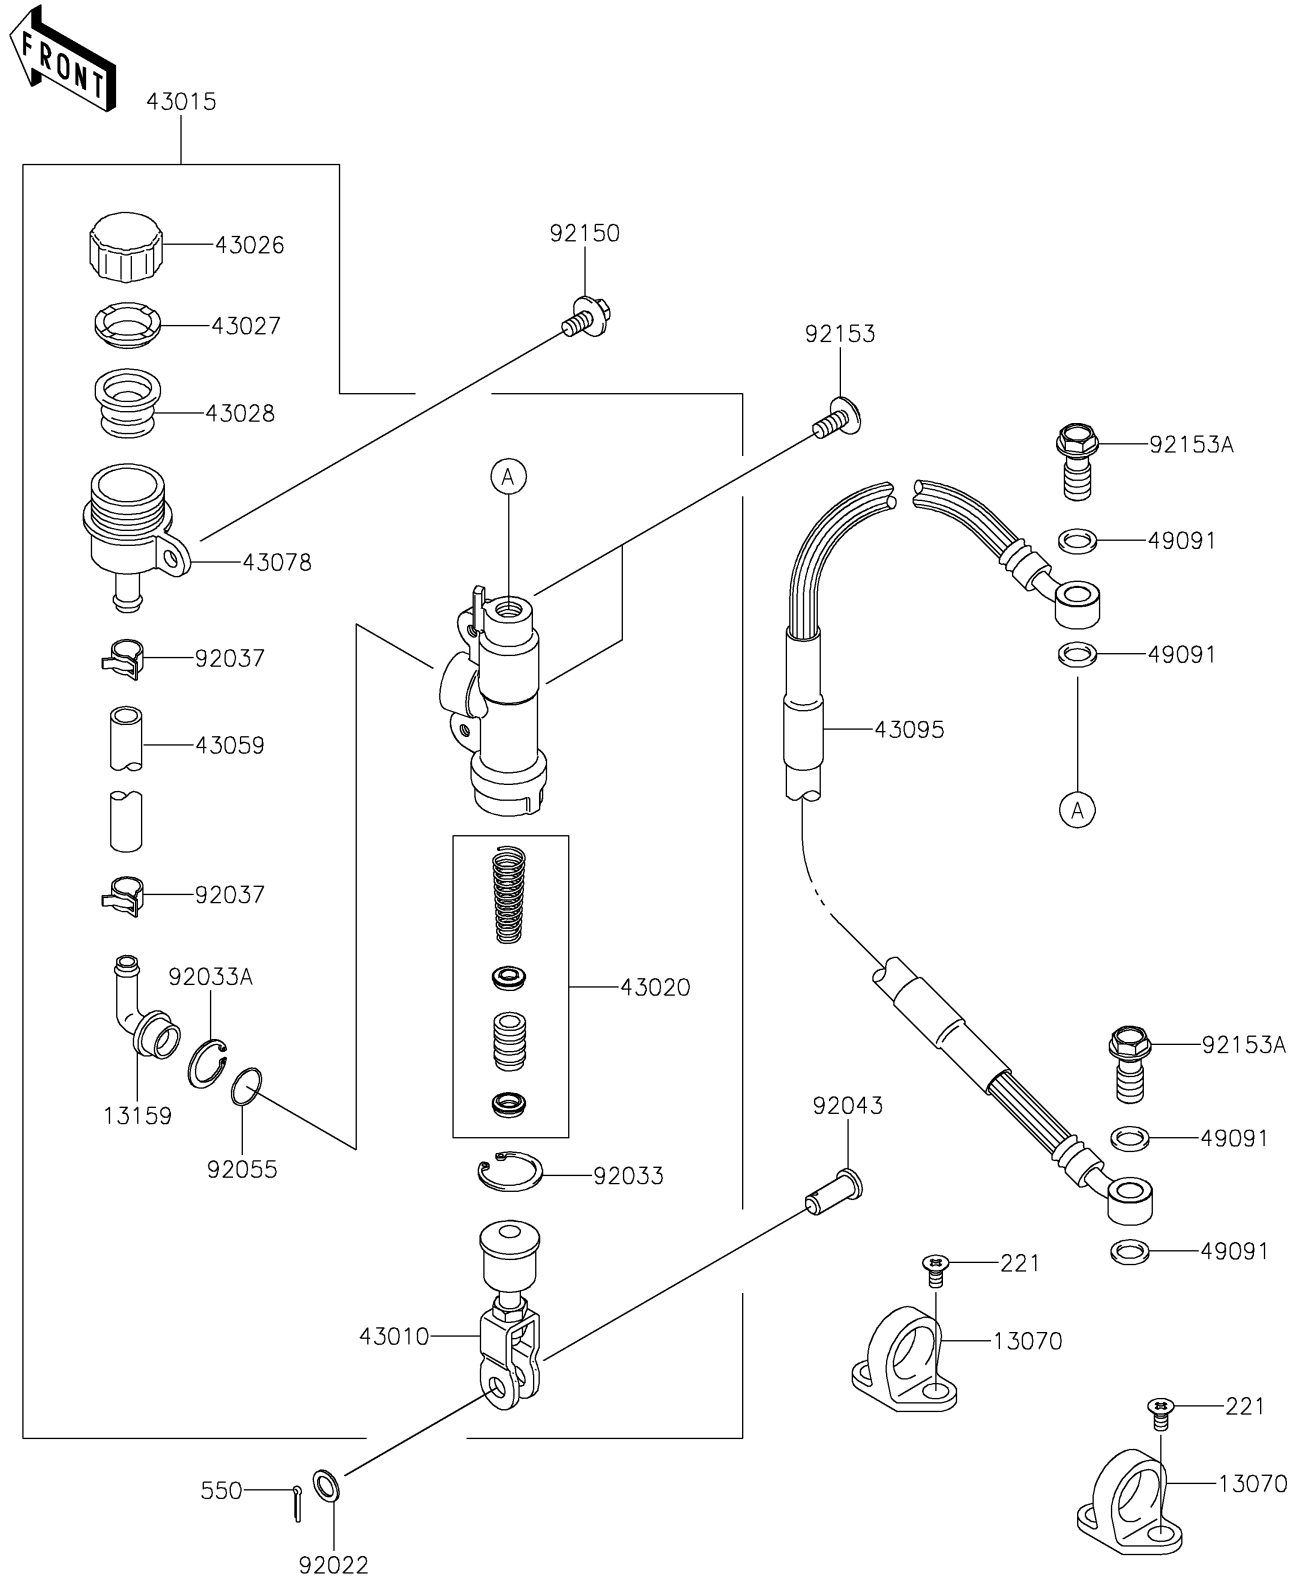

2023 KX™ 85 PARTS DIAGRAM

Rear Master Cylinder

F2293

2023 KX™ 85 PARTS LIST

Rear Master Cylinder

ITEM NAME	PART NUMBER	QUANTITY
GUIDE,HOSE (Ref # 13070)	13070-1381	2
CONNECTOR (Ref # 13159)	13159-1056	1
ROD-ASSY-BRAKE (Ref # 43010)	43010-1079	1
CYLINDER-ASSY-MASTER,RR (Ref # 43015)	43015-1606	1
PISTON-COMP-BRAKE (Ref # 43020)	43020-1094	1
CAP-BRAKE (Ref # 43026)	43026-1058	1
PLATE-DIAPHRAGM (Ref # 43027)	43027-1052	1
DIAPHRAGM (Ref # 43028)	43028-1060	1
HOSE-BRAKE,RR MASTER CYLINDER (Ref # 43059)	43059-1670	1
RESERVOIR (Ref # 43078)	43078-1068	1
HOSE-BRAKE,RR (Ref # 43095)	43095-0670	1
WASHER-SEAL,10.1X14.5X1.5 (Ref # 49091)	49091-0001	4
WASHER,8.5X13X1 (Ref # 92022)	92022-1028	1
RING-SNAP,20.9X24.6X1.2 (Ref # 92033)	92033-0079	1
RING-SNAP,20.5MM (Ref # 92033A)	92033-1186	1
CLAMP (Ref # 92037)	92037-1710	2
PIN (Ref # 92043)	92043-0004	1
RING-O,14.8X2.4 (Ref # 92055)	92055-0741	1
BOLT,6X14 (Ref # 92150)	92150-1340	1
BOLT,SOCKET,6X14 (Ref # 92153)	92153-1021	2
BOLT,OIL,L=23 (Ref # 92153A)	92153-1419	2
SCREW-CSK-CROS,5X10 (Ref # 221)	221AA0510	4
PIN-COTTER,2.0X15 (Ref # 550)	550AA2015	1