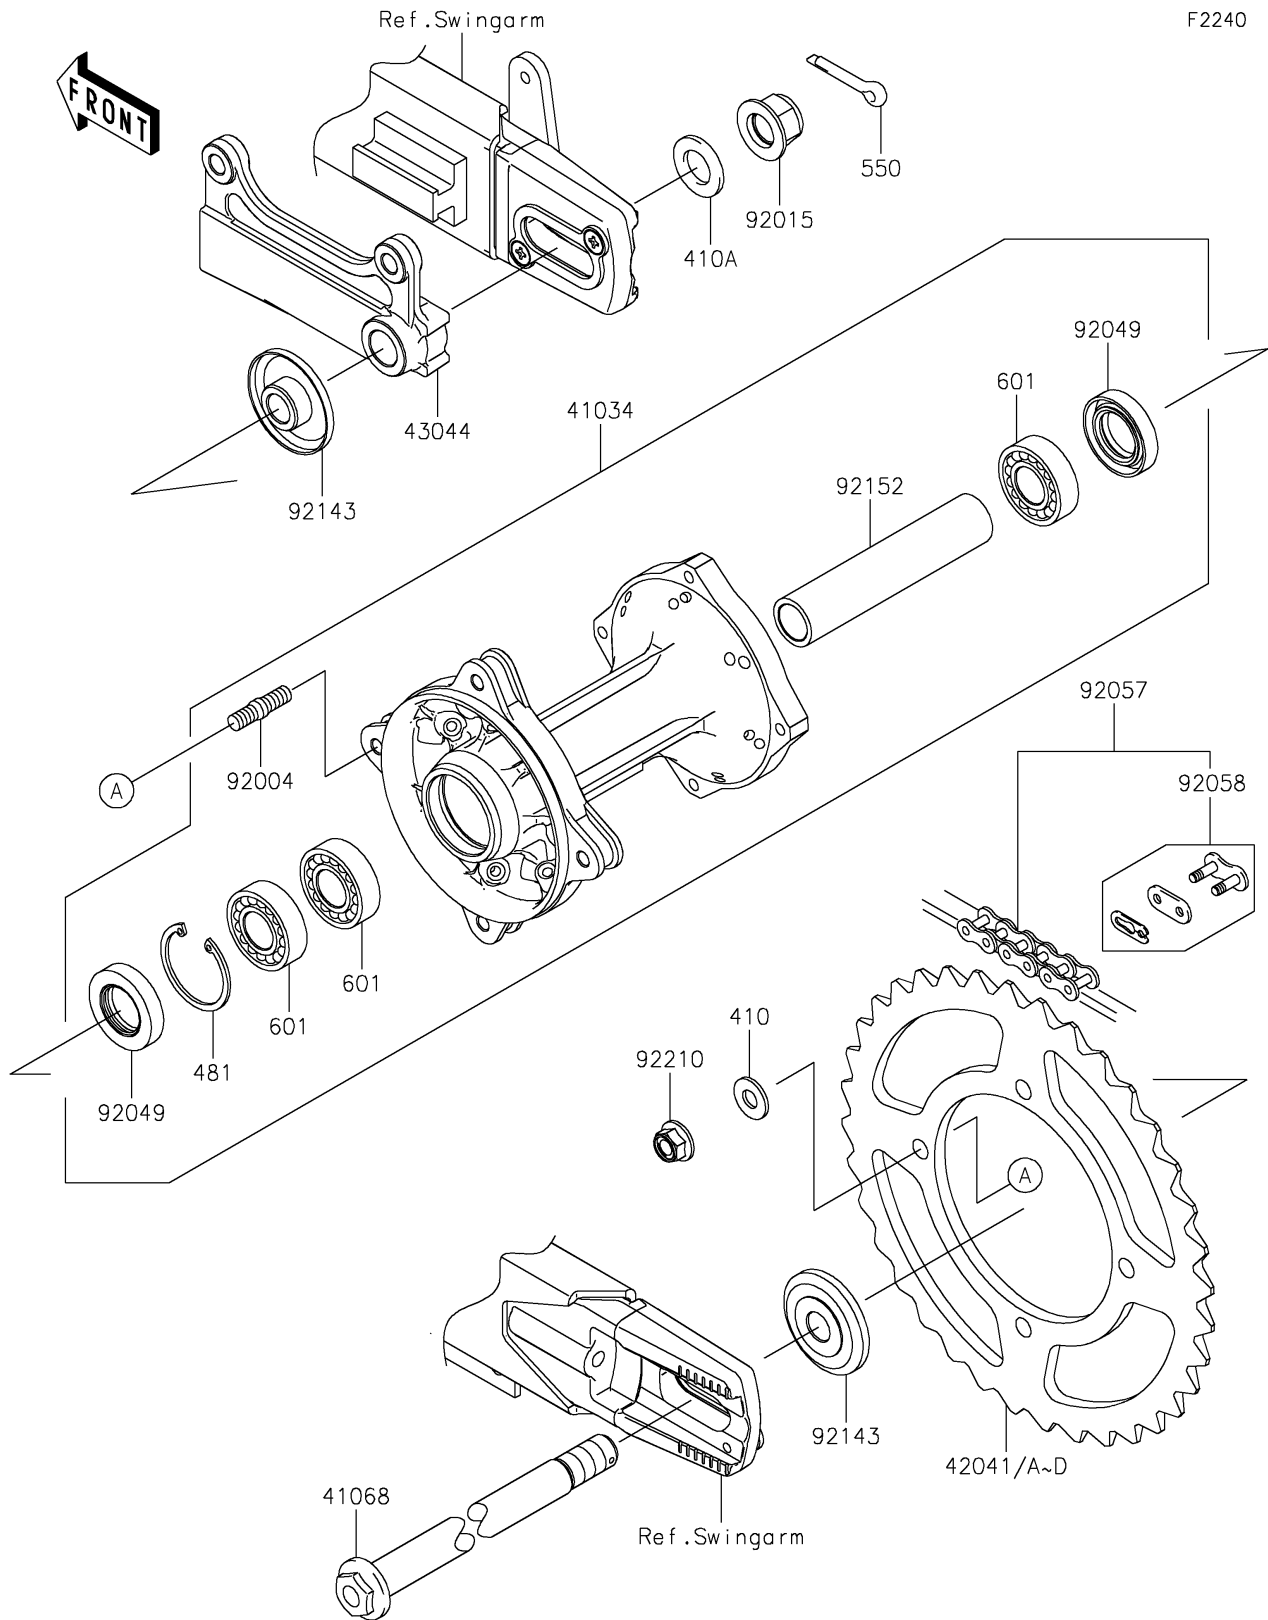

# 2023 KX™ 85 PARTS DIAGRAM

## Rear Hub

## 2023 KX™ 85 PARTS LIST

### Rear Hub

ITEM NAME	PART NUMBER	QUANTITY
DRUM-ASSY,REAR BRAKE (Ref # 41034)	41034-0570	1
AXLE,RR (Ref # 41068)	41068-1401	1
SPROCKET-HUB,51T (Ref # 42041)	42041-0189	1
SPROCKET-HUB,49T (Ref # 42041A)	42041-1207	1
SPROCKET-HUB,48T (Ref # 42041B)	42041-1227	1
SPROCKET-HUB,50T (Ref # 42041C)	42041-1228	1
SPROCKET-HUB,52T (Ref # 42041D)	42041-1245	1
HOLDER-COMP-CALIPER (Ref # 43044)	43044-1122	1
STUD,8X16 (Ref # 92004)	92004-0730	4
NUT,FLANGED,14MM (Ref # 92015)	92015-1401	1
SEAL-OIL (Ref # 92049)	92049-1469	2
CHAIN,DRIVE,DID420DS3X120L (Ref # 92057)	92057-0848	1
JOINT-CHAIN,DRIVE (Ref # 92058)	92058-0079	1
COLLAR,RR AXLE,L=12.5 (Ref # 92143)	92143-1938	2
COLLAR,RR BRAKE DRUM,L=95 (Ref # 92152)	92152-1090	1
NUT,FLANGED,LOCK,8MM (Ref # 92210)	92210-0493	4
WASHER-PLAIN-SMALL,8MM (Ref # 410)	410AA0800	4
WASHER-PLAIN-SMALL,14MM (Ref # 410A)	410AA1400	1
CIRCLIP-TYPE-C,35MM (Ref # 481)	481J3500	1
PIN-COTTER,2.5X20 (Ref # 550)	550AA2520	1
BEARING-BALL (Ref # 601)	601B6202UU	3