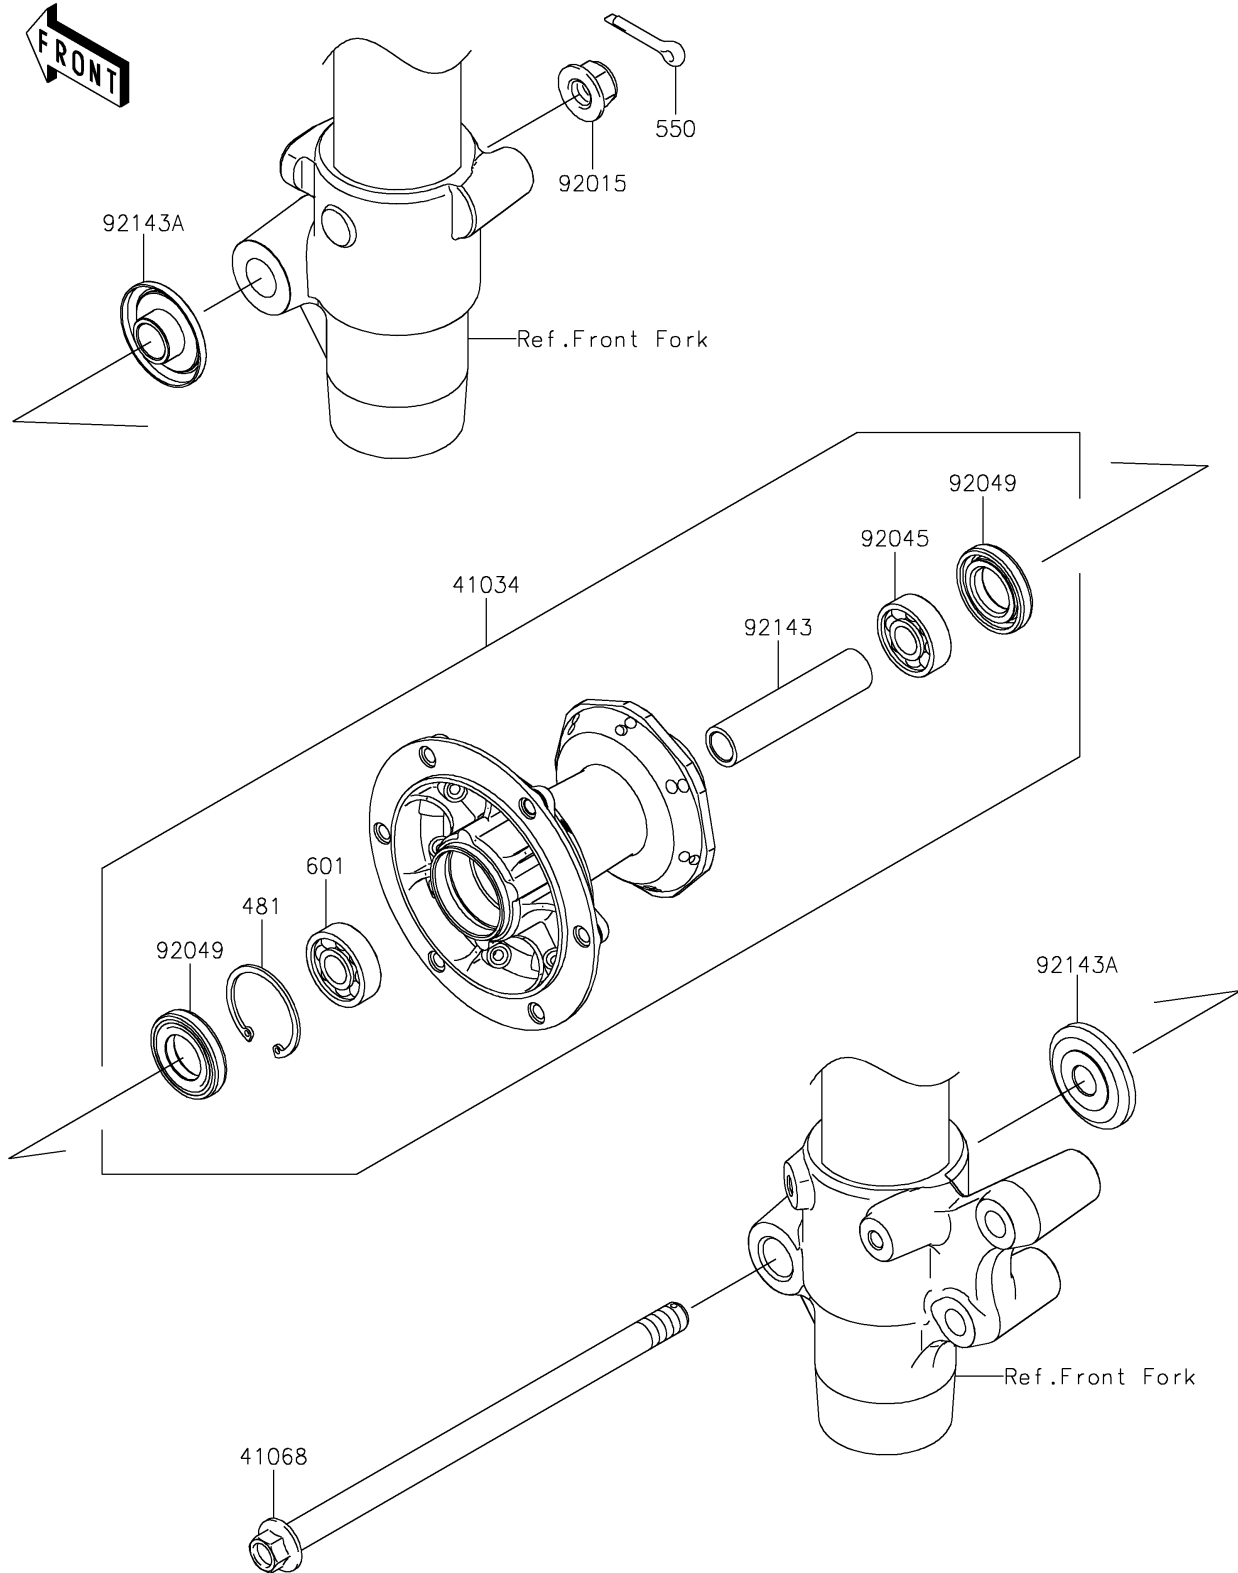

2023 KX™ 85 PARTS DIAGRAM

Front Hub

F2230

2023 KX™ 85 PARTS LIST

Front Hub

ITEM NAME	PART NUMBER	QUANTITY
DRUM-ASSY,FRONT BRAKE (Ref # 41034)	41034-1310	1
AXLE,FR (Ref # 41068)	41068-1333	1
NUT,LOCK,FLANGED,12MM (Ref # 92015)	92015-1433	1
BEARING-BALL,TMB201LLUC3/2A (Ref # 92045)	92045-1062	1
SEAL-OIL,TC20376.5 (Ref # 92049)	92049-1257	2
COLLAR,FR BRAKE DRUM,L=76 (Ref # 92143)	92143-1935	1
COLLAR,FR AXLE,L=12 (Ref # 92143A)	92143-1936	2
CIRCLIP-TYPE-C,37MM (Ref # 481)	481J3700	1
PIN-COTTER,2.5X20 (Ref # 550)	550AA2520	1
BEARING-BALL,#6301UUC3 (Ref # 601)	601B6301UU	1