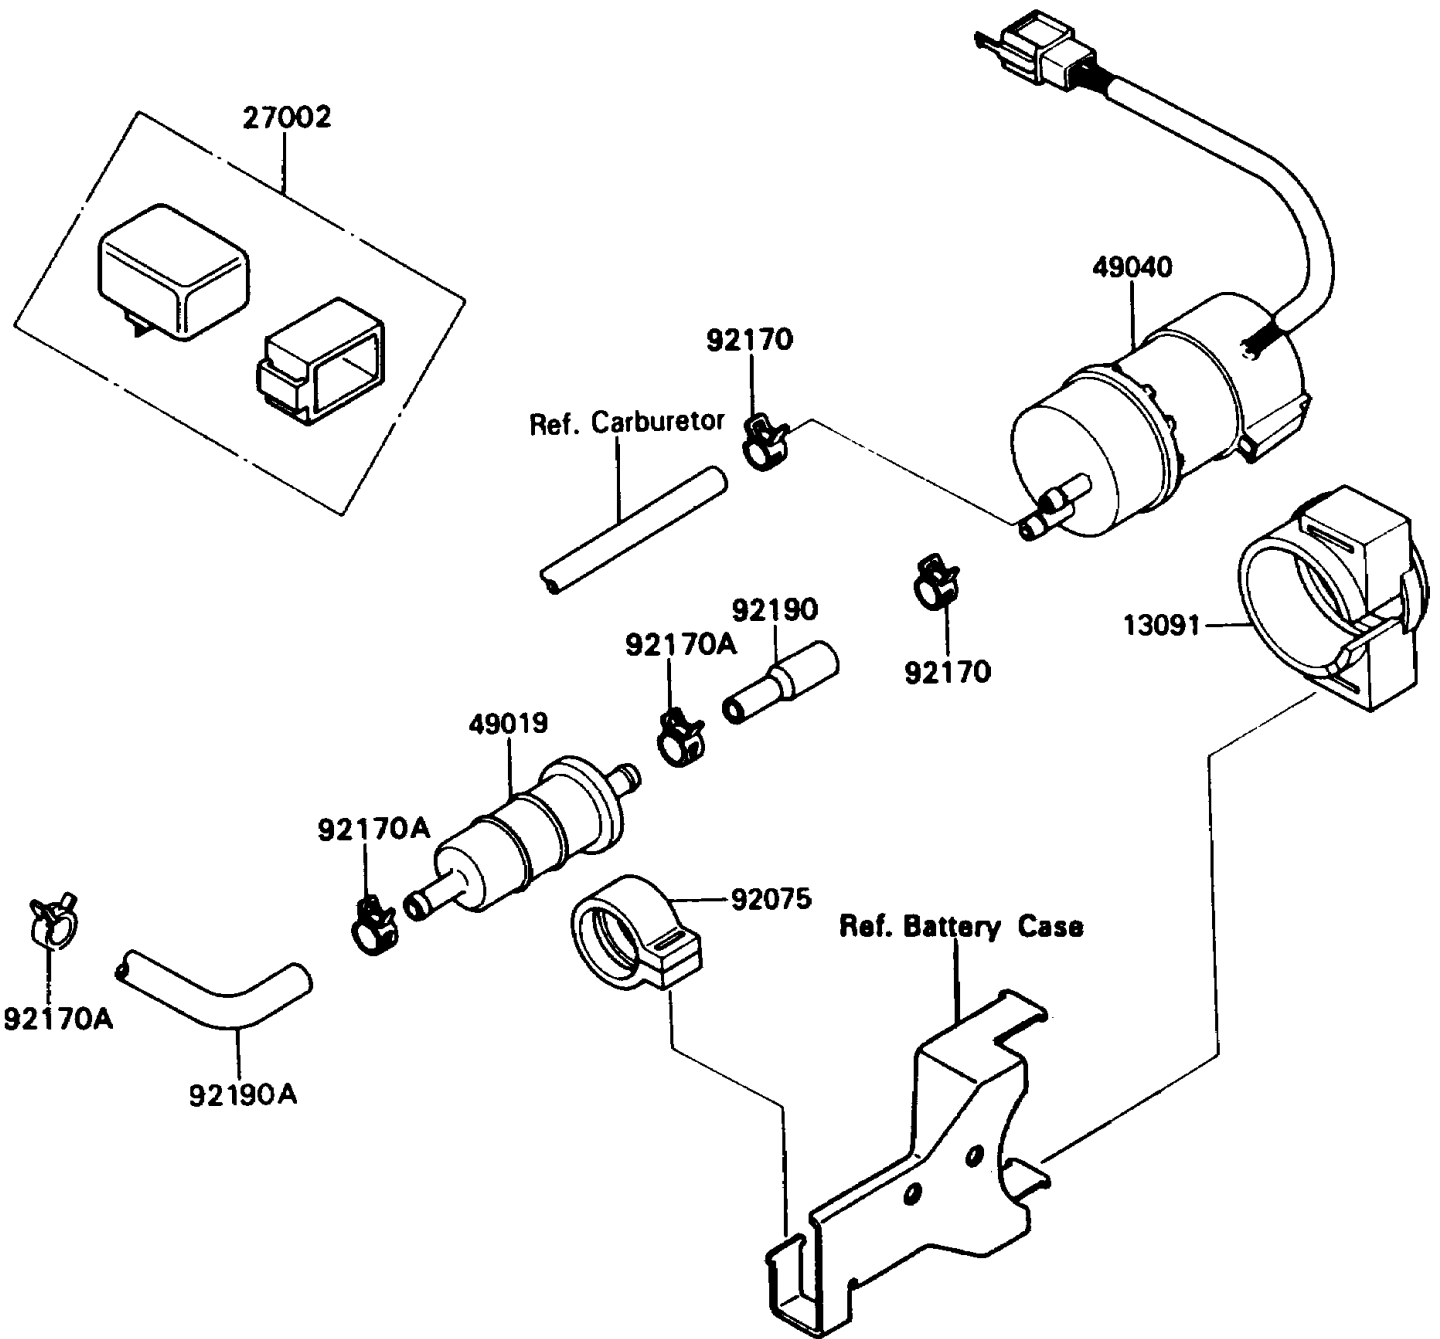

# 1992 Ninja® ZX™ -11 PARTS DIAGRAM

Fuel Pump

E1520

## 1992 Ninja® ZX™ -11 PARTS LIST

### Fuel Pump

ITEM NAME	PART NUMBER	QUANTITY
HOLDER (Ref # 13091)	13091-1512	1
RELAY-ASSY (Ref # 27002)	27002-1065	1
FILTER-FUEL (Ref # 49019)	49019-1055	1
PUMP-FUEL (Ref # 49040)	49040-1061	1
DAMPER,FUEL FILTER (Ref # 92075)	92075-1853	1
CLAMP,FUEL PUMP (Ref # 92170)	92170-1185	2
CLAMP (Ref # 92170A)	92170-1201	3
TUBE (Ref # 92190)	92190-1153	1
TUBE (Ref # 92190A)	92190-1155	1