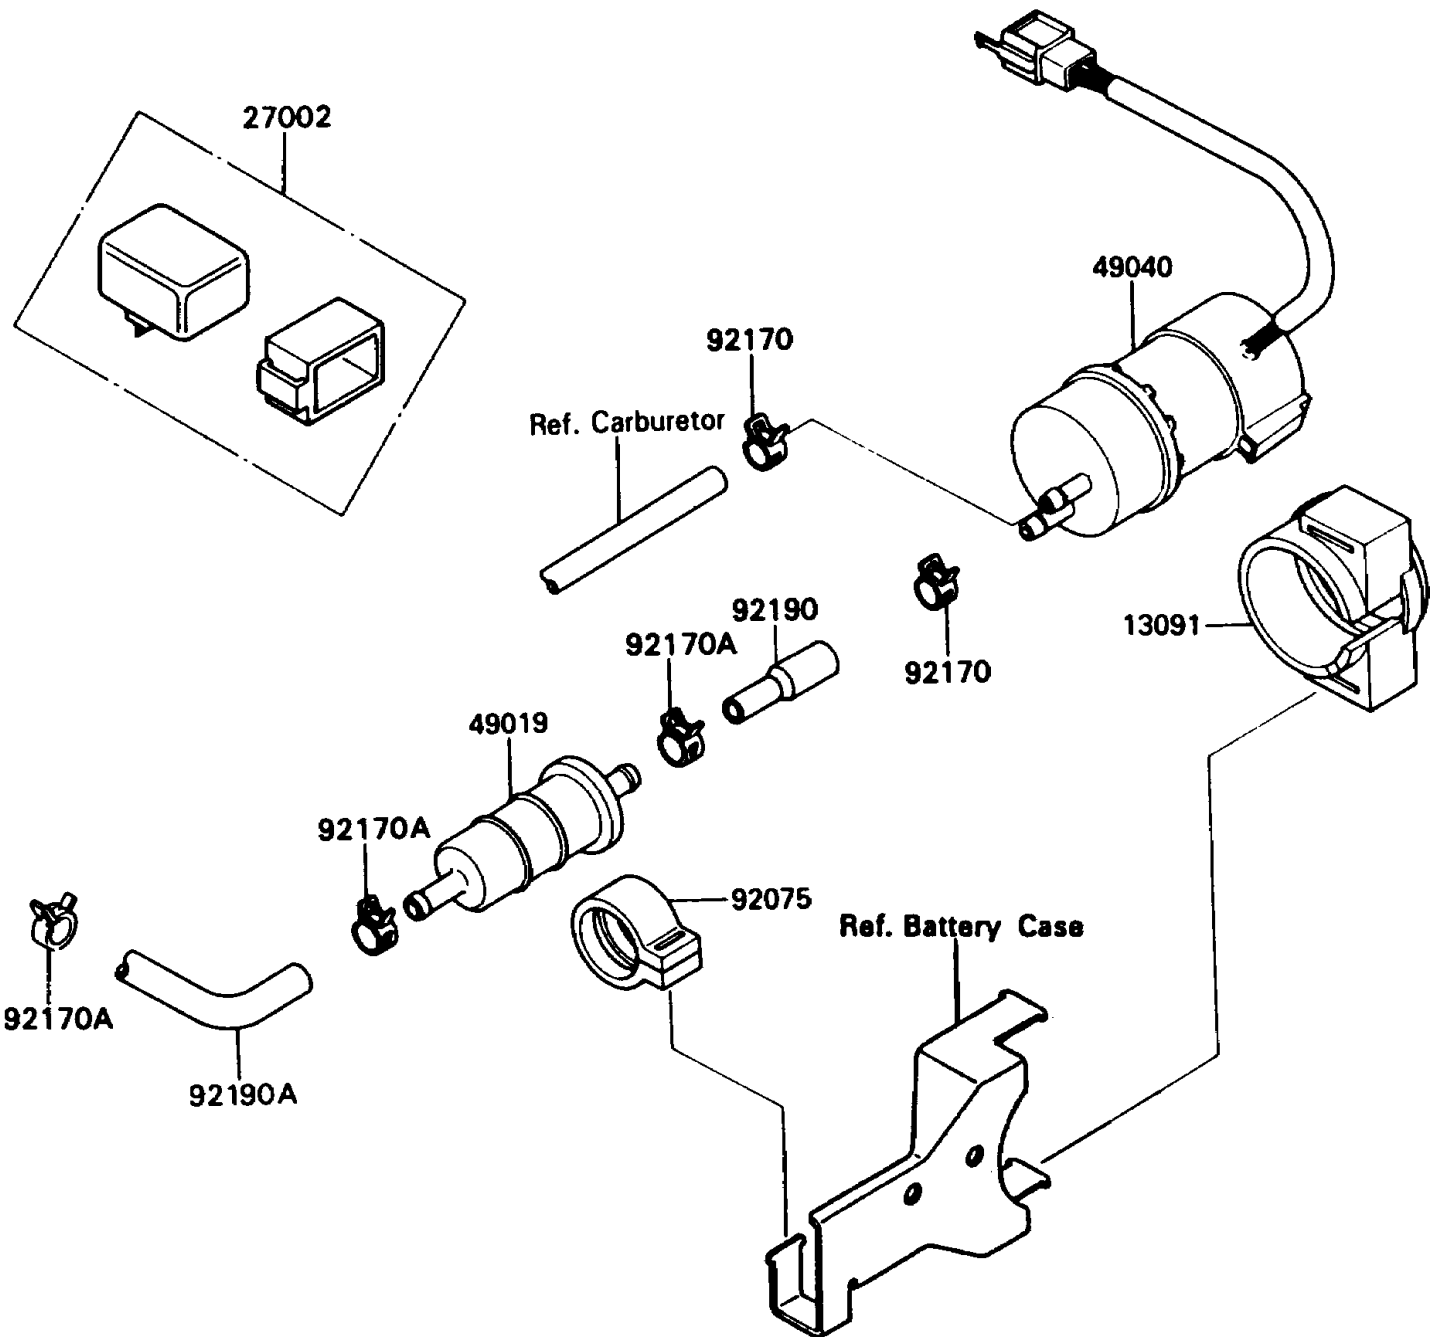

1992 Ninja® ZX™-11 PARTS DIAGRAM

Fuel Pump

E1520

1992 Ninja® ZX™-11 PARTS LIST

Fuel Pump

ITEM NAME	PART NUMBER	QUANTITY
HOLDER (Ref # 13091)	13091-1512	1
RELAY-ASSY (Ref # 27002)	27002-1065	1
FILTER-FUEL (Ref # 49019)	49019-1055	1
PUMP-FUEL (Ref # 49040)	49040-1061	1
DAMPER,FUEL FILTER (Ref # 92075)	92075-1853	1
CLAMP,FUEL PUMP (Ref # 92170)	92170-1185	1
CLAMP (Ref # 92170A)	92170-1201	1
TUBE (Ref # 92190)	92190-1153	1
TUBE (Ref # 92190A)	92190-1155	1