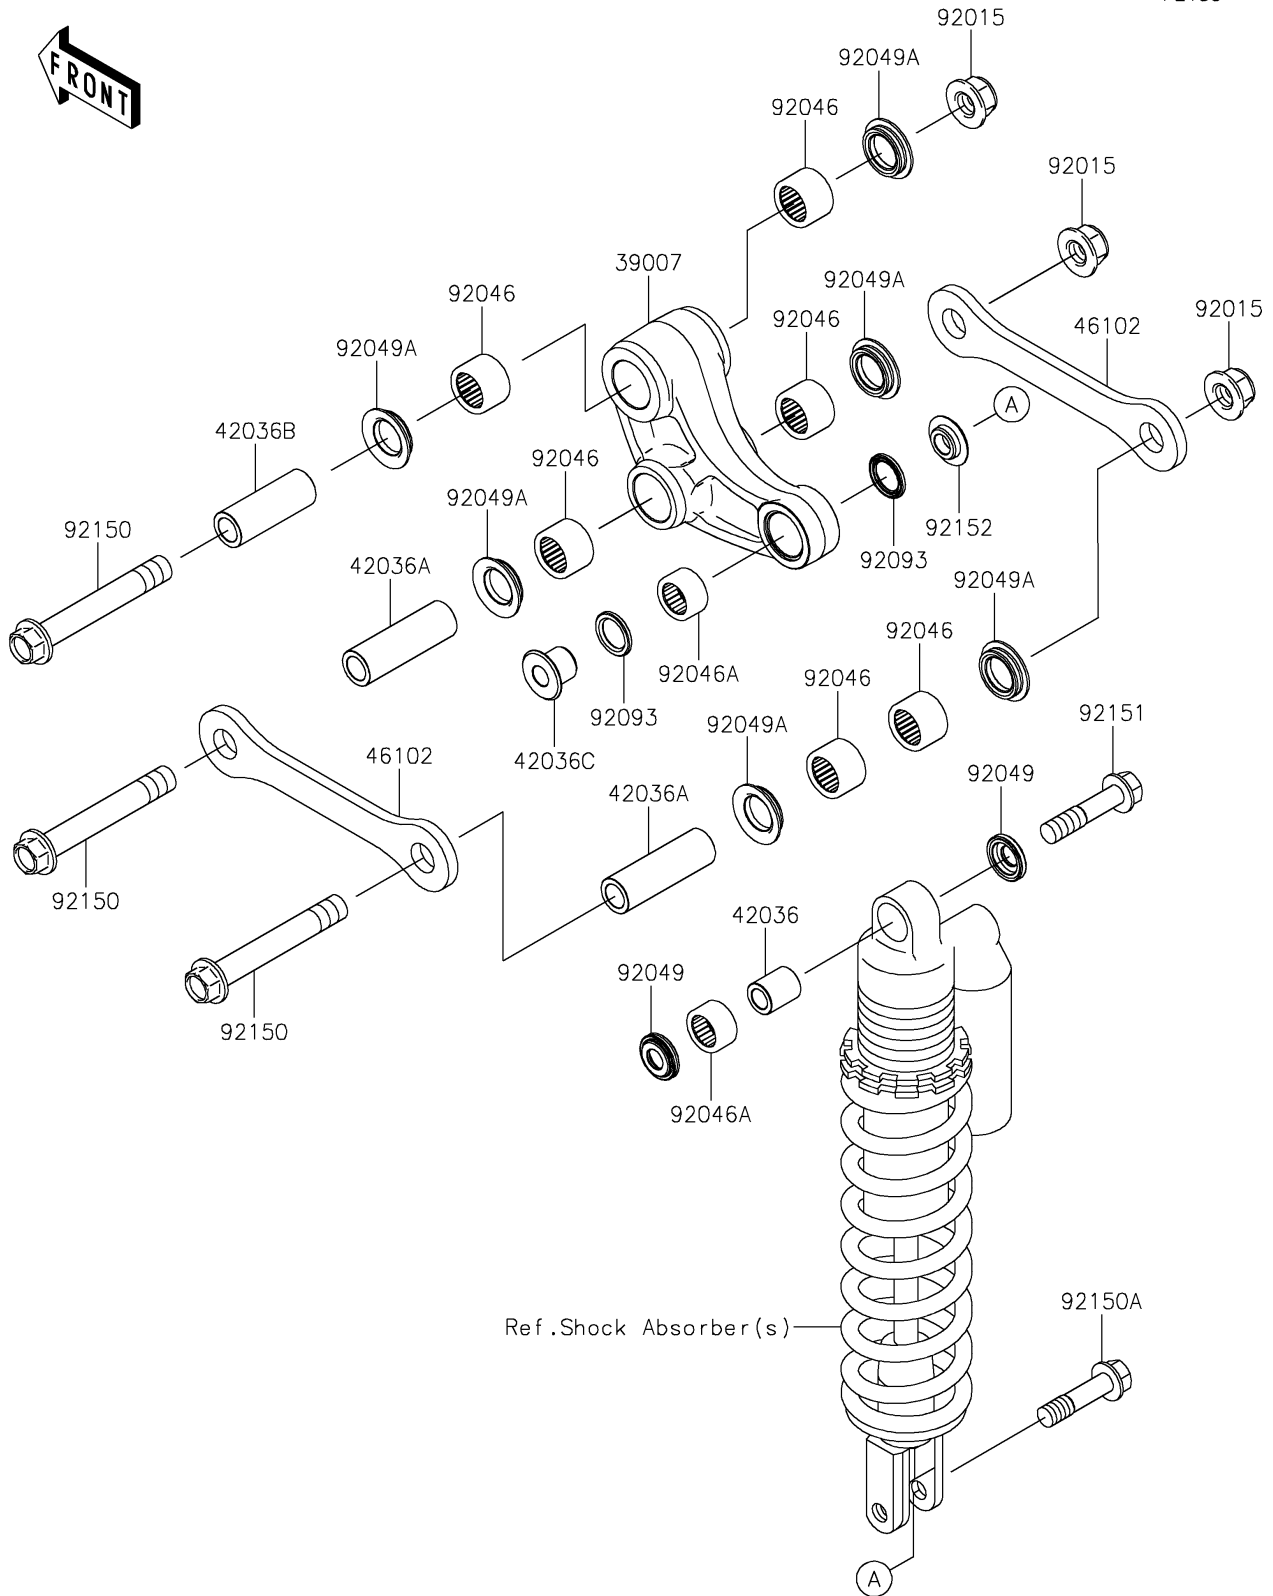

2023 KX™ 85 PARTS DIAGRAM

Rear Suspension

F2150

2023 KX™ 85 PARTS LIST

Rear Suspension

ITEM NAME	PART NUMBER	QUANTITY
ARM-SUSP,UNI TRAK (Ref # 39007)	39007-1261	1
SLEEVE,10X16X19.3 (Ref # 42036)	42036-0030	1
SLEEVE,12X18X57 (Ref # 42036A)	42036-1273	2
SLEEVE,12X18X49 (Ref # 42036B)	42036-1274	1
SLEEVE (Ref # 42036C)	42036-1351	1
ROD,SUSPENSION (Ref # 46102)	46102-1291	2
NUT,LOCK,FLANGED,12MM (Ref # 92015)	92015-1433	3
BEARING-NEEDLE,18BM2416 (Ref # 92046)	92046-1144	6
BEARING-NEEDLE,16BM2212 (Ref # 92046A)	92046-1192	2
SEAL-OIL (Ref # 92049)	92049-0069	2
SEAL-OIL (Ref # 92049A)	92049-1328	6
SEAL (Ref # 92093)	92093-1436	2
BOLT,FLANGED,12X83 (Ref # 92150)	92150-1412	3
BOLT,FLANGED,10X40 (Ref # 92150A)	92150-1711	1
BOLT,FLANGED,10X45 (Ref # 92151)	92151-1413	1
COLLAR (Ref # 92152)	92152-1139	1