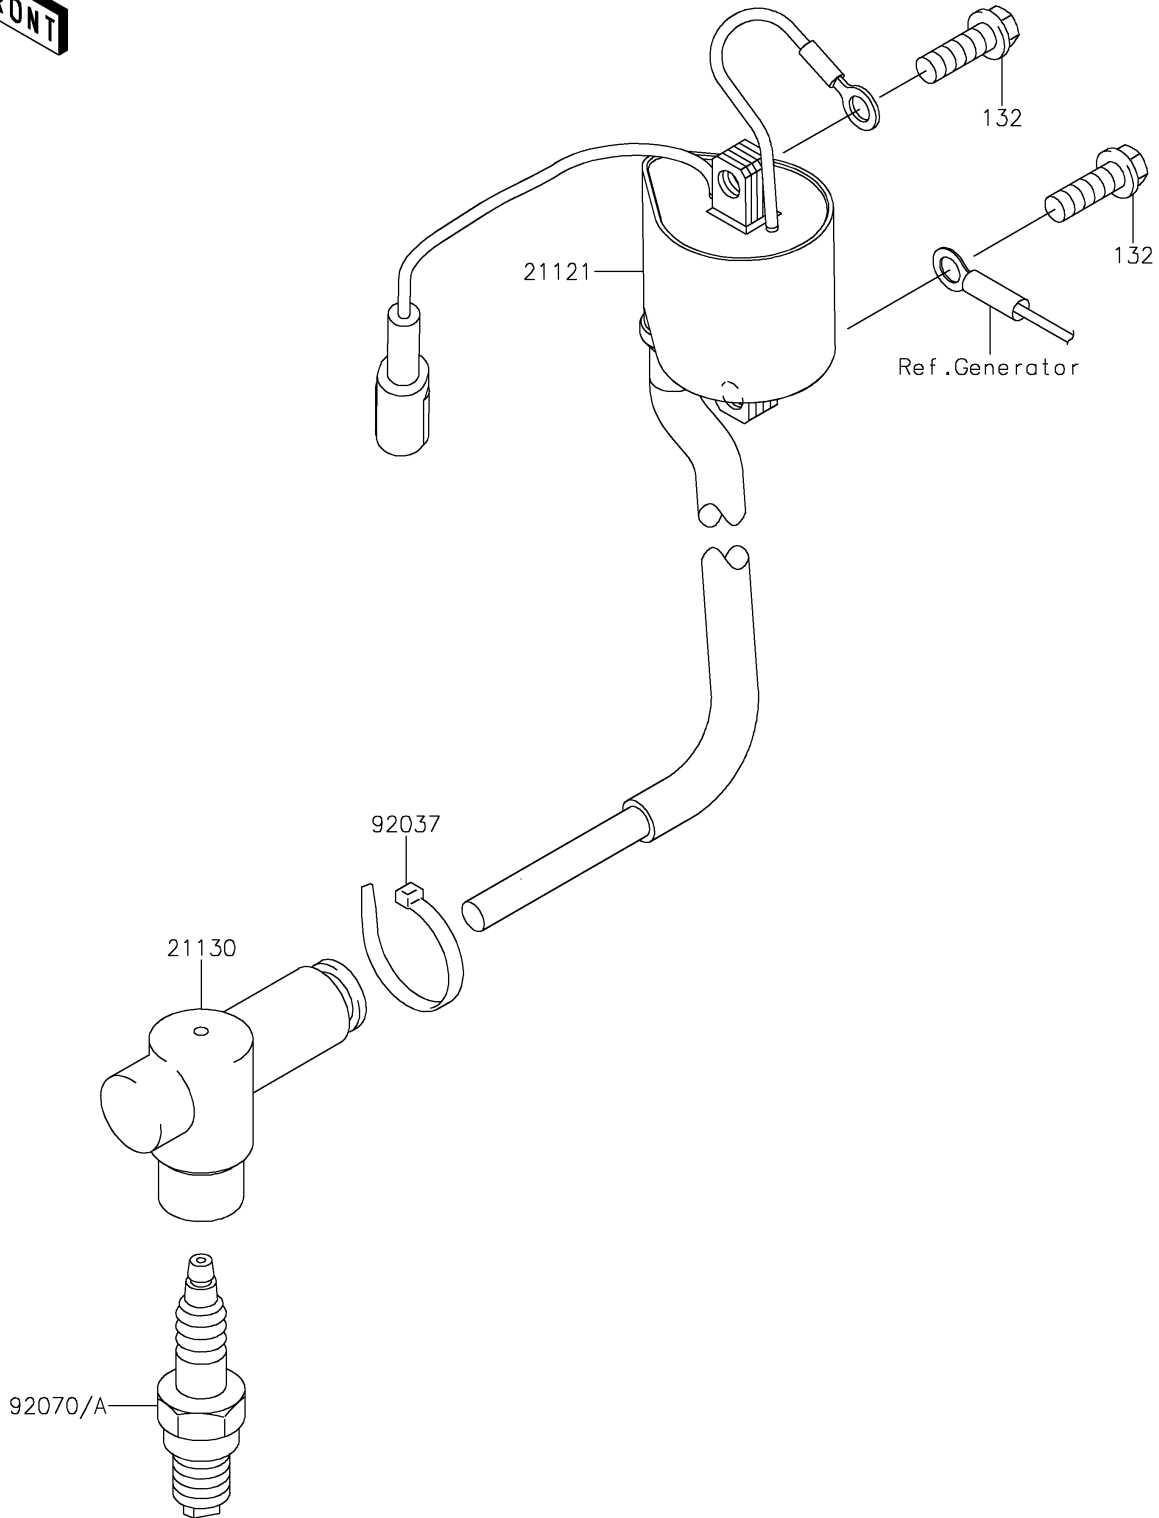

2023 KX™ 85 PARTS DIAGRAM

Ignition System

E1830

2023 KX™ 85 PARTS LIST

Ignition System

ITEM NAME	PART NUMBER	QUANTITY
COIL-IGNITION (Ref # 21121)	21121-0722	1
CAP-SPARK PLUG (Ref # 21130)	21130-1077	1
CLAMP (Ref # 92037)	92037-1173	1
PLUG-SPARK,BR9EVX(NGK),SOLID (Ref # 92070)	92070-1228	1
PLUG-SPARK,R6252K-105NGK,SOLID (Ref # 92070A)	92070-1241	1
BOLT-FLANGED-SMALL,6X18 (Ref # 132)	132BA0618	2