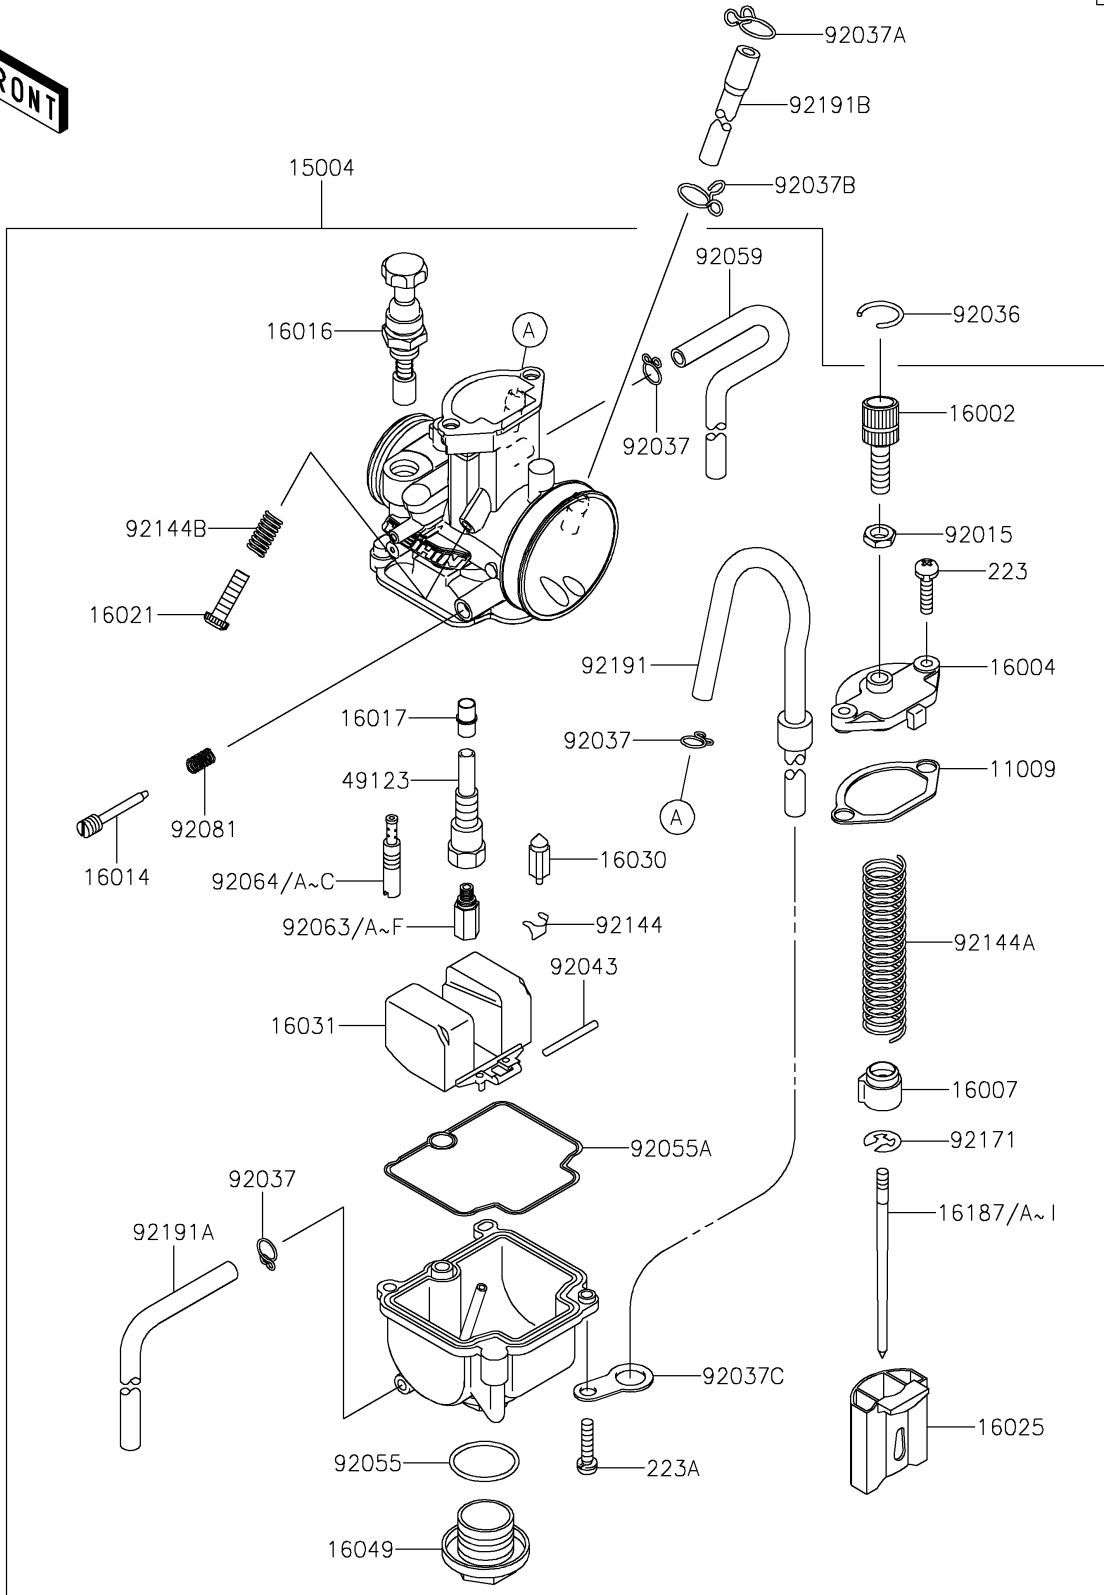

2024 KX™ 85 PARTS DIAGRAM

Carburetor

E1611