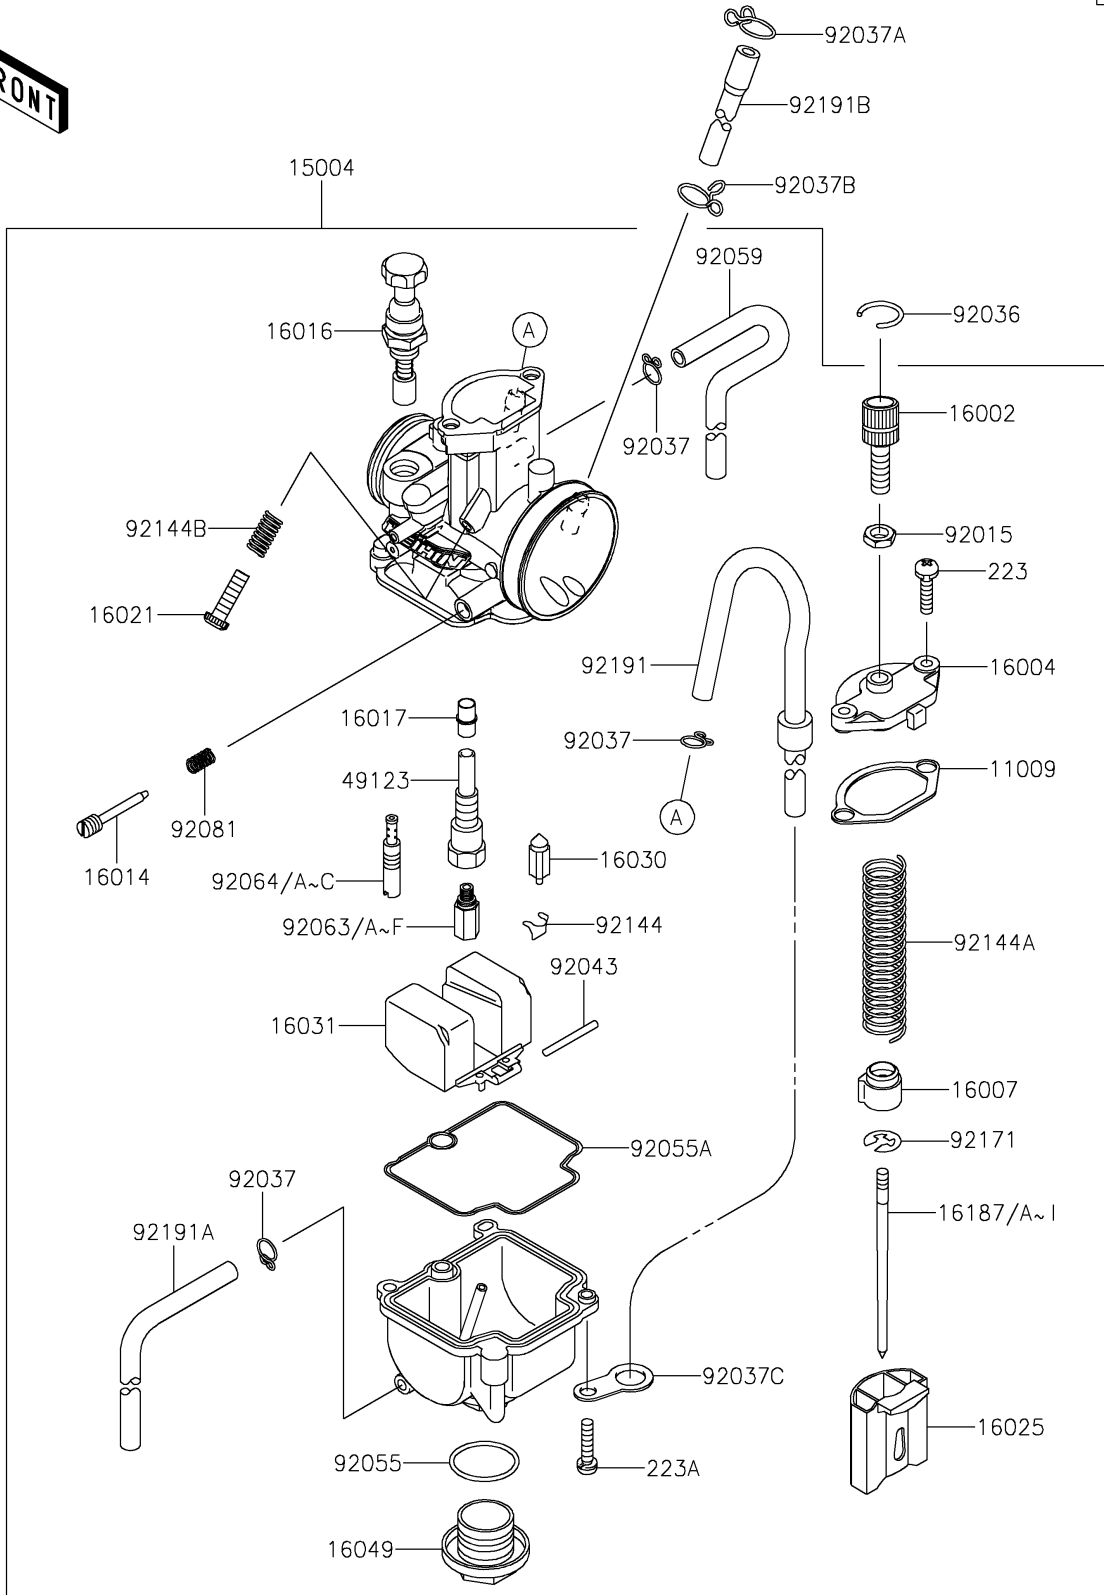

2023 KX™ 85 PARTS DIAGRAM

Carburetor

E1611