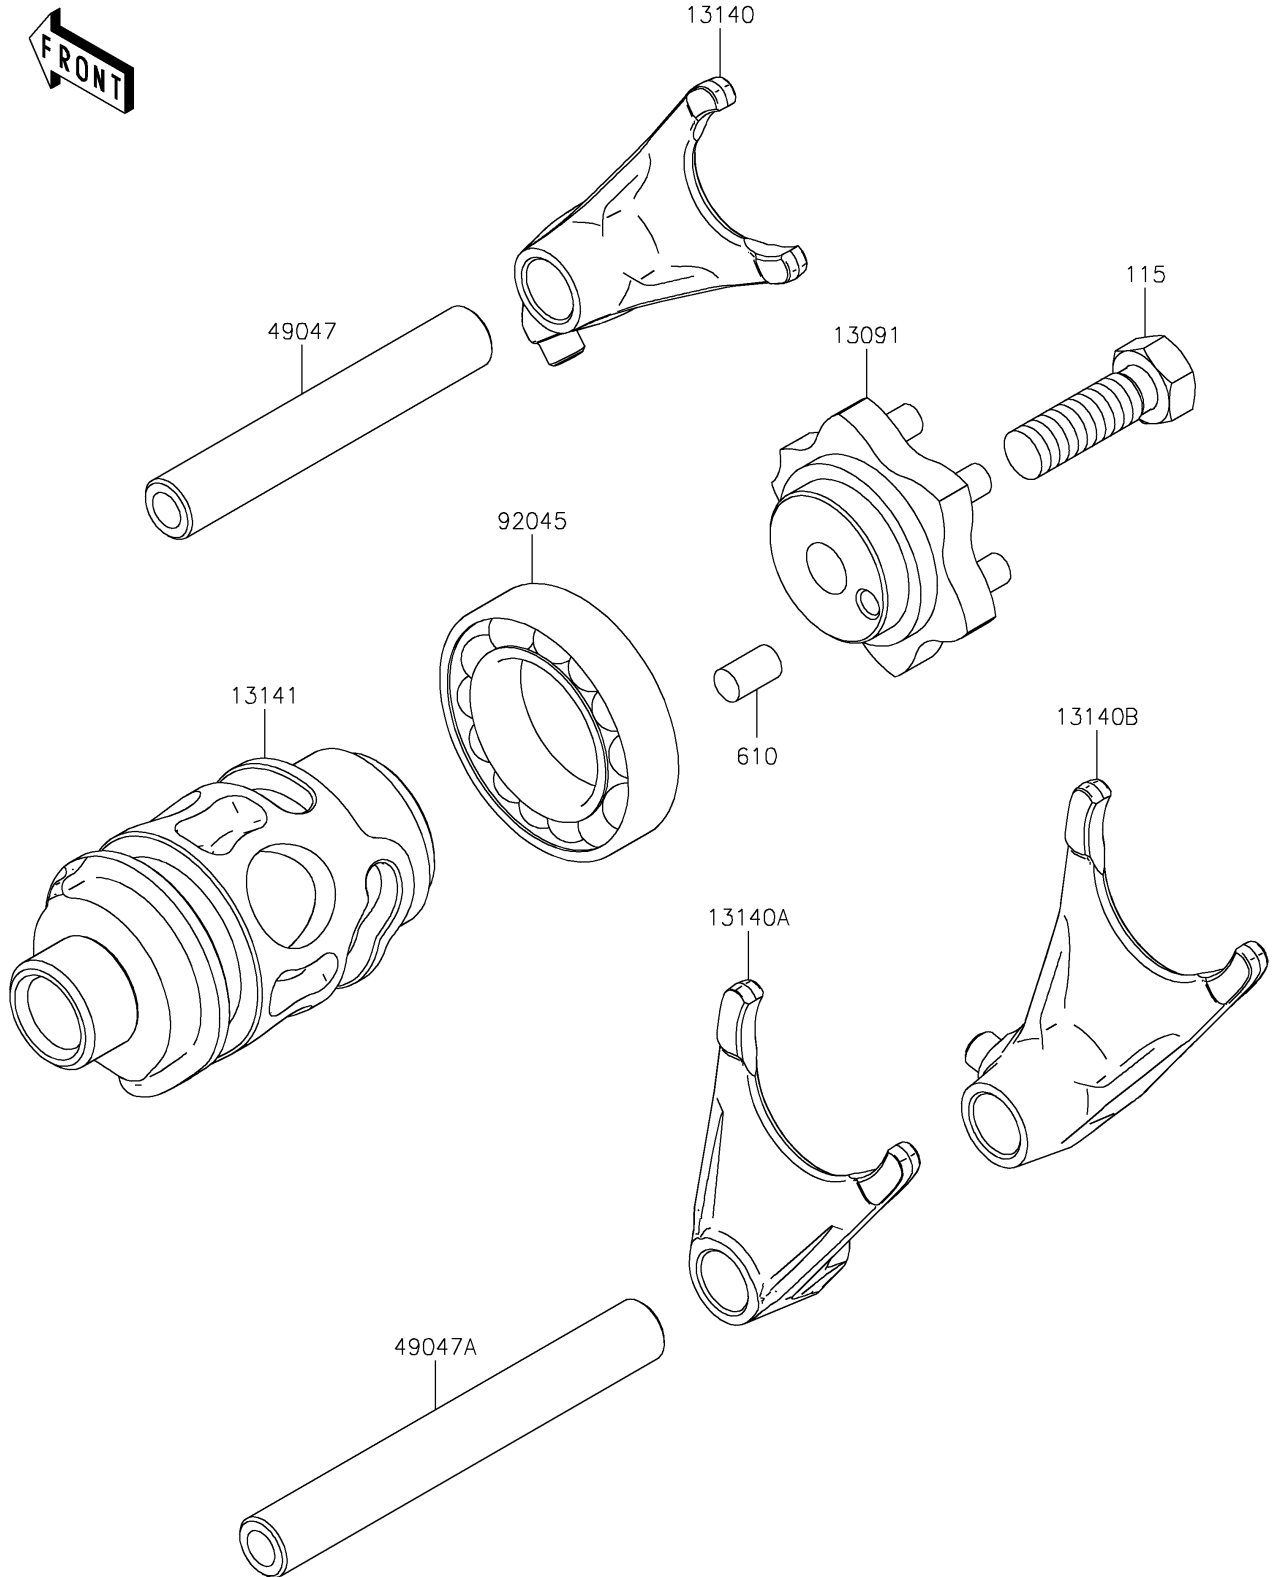

2023 KX™ 85 PARTS DIAGRAM

Gear Change Drum/Shift Fork(s)

E1362

2023 KX™85 PARTS LIST

Gear Change Drum/Shift Fork(s)

ITEM NAME	PART NUMBER	QUANTITY
HOLDER,CHANGE DRUM (Ref # 13091)	13091-1390	1
FORK-SHIFT,5TH&6TH (Ref # 13140)	13140-1302	1
FORK-SHIFT,2ND&3RD (Ref # 13140A)	13140-1303	1
FORK-SHIFT,LOW&4TH (Ref # 13140B)	13140-1304	1
DRUM-CHANGE (Ref # 13141)	13141-1120	1
ROD-SHIFT,5.9X10X64.5 (Ref # 49047)	49047-1063	1
ROD-SHIFT,5.9X10X81 (Ref # 49047A)	49047-1064	1
BEARING-BALL,6905Z (Ref # 92045)	92045-1058	1
BOLT-SMALL-UPSET,8X25 (Ref # 115)	115BA0825	1
ROLLER,4X8 (Ref # 610)	610A0408	1