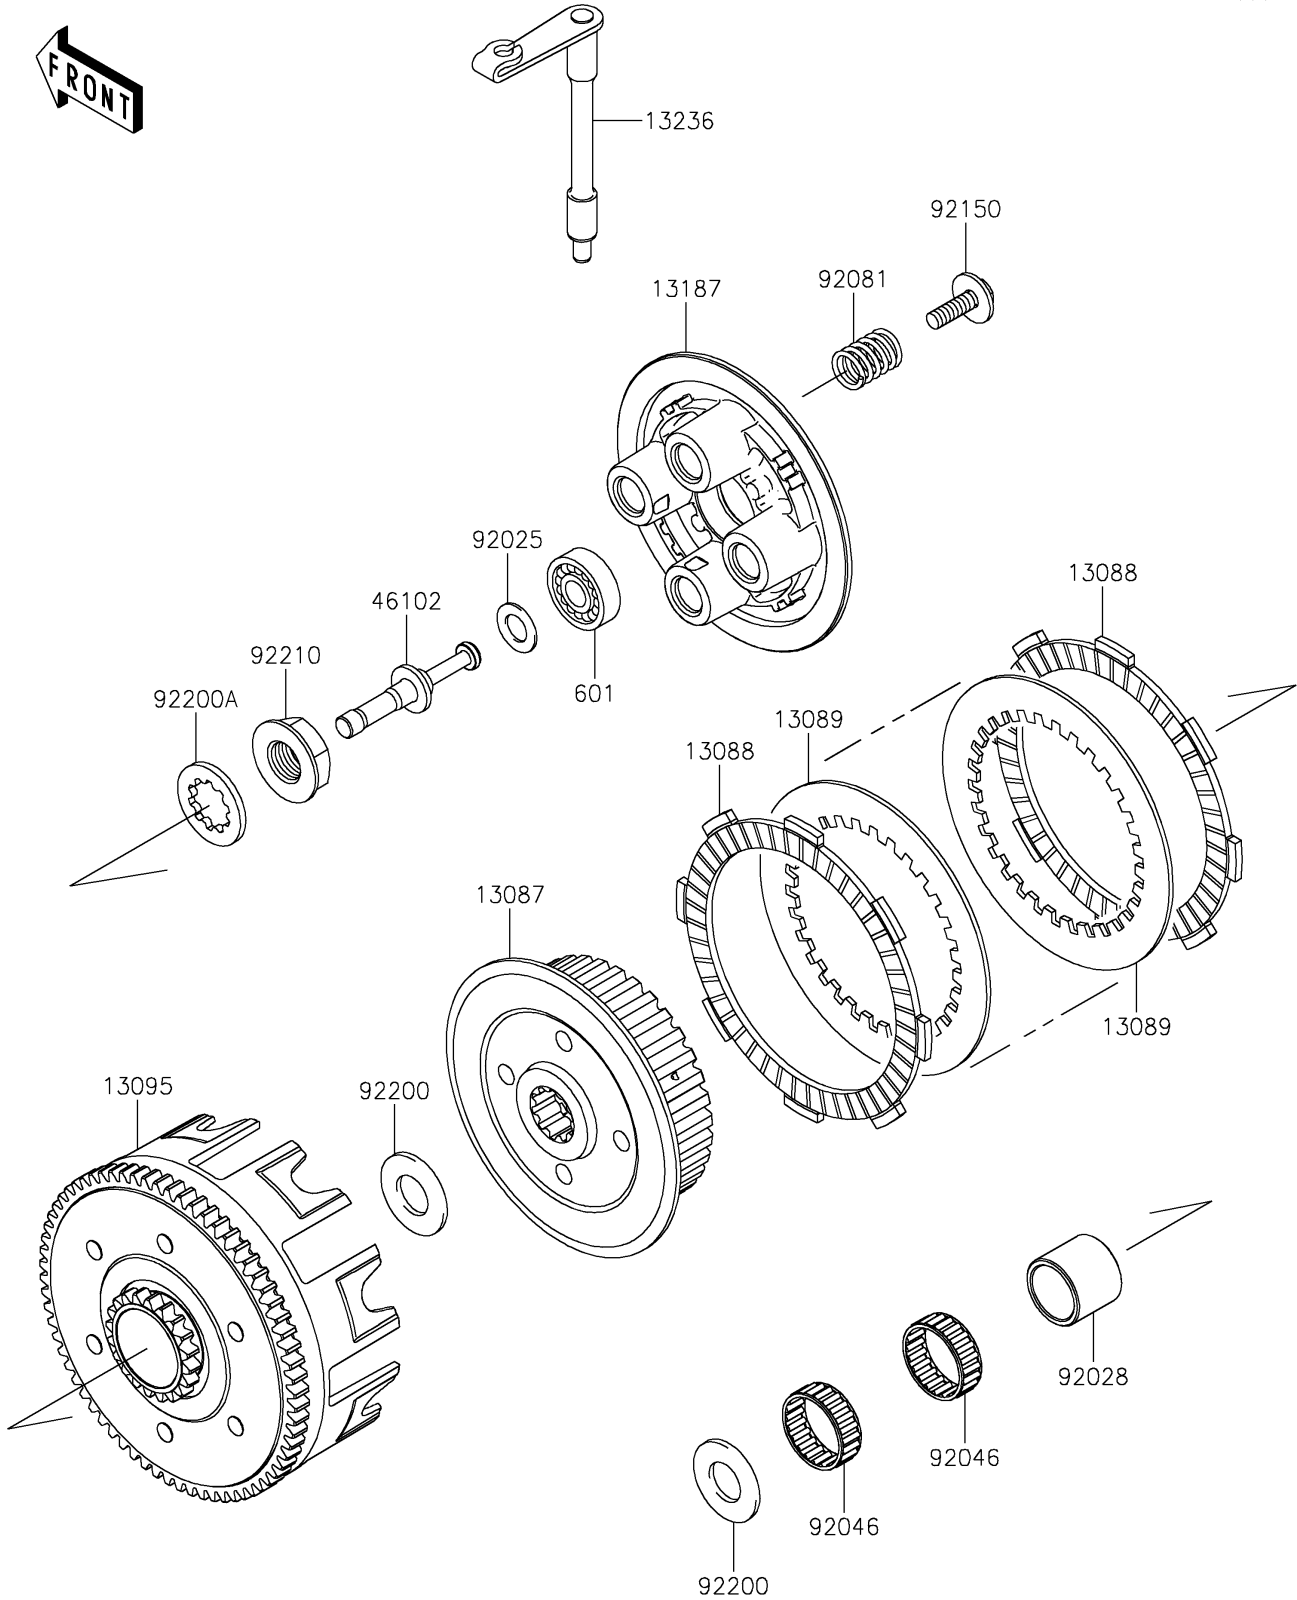

2023 KX™ 85 PARTS DIAGRAM

Clutch

E1350

2023 KX™ 85 PARTS LIST

Clutch

ITEM NAME	PART NUMBER	QUANTITY
HUB-CLUTCH (Ref # 13087)	13087-1170	1
PLATE-FRICTION (Ref # 13088)	13088-1016	6
PLATE-CLUTCH (Ref # 13089)	13089-1120	5
HOUSING-COMP-CLUTCH (Ref # 13095)	13095-1406	1
PLATE-CLUTCH OPERATING (Ref # 13187)	13187-1013	1
LEVER-COMP,RELEASE (Ref # 13236)	13236-1298	1
ROD,CLUTCH RELEASE (Ref # 46102)	46102-1409	1
SHIM (Ref # 92025)	92025-1780	1
BUSHING,20X25X21.1 (Ref # 92028)	92028-1811	1
BEARING-NEEDLE,KT252910EG (Ref # 92046)	92046-1254	2
SPRING,CLUTCH (Ref # 92081)	92081-1492	4
BOLT,6X20,WASHER (Ref # 92150)	92150-1715	4
WASHER,20.3X33X2.0 (Ref # 92200)	92200-1351	2
WASHER,20X30X2.6 (Ref # 92200A)	92200-1352	1
NUT,16MM (Ref # 92210)	92210-1113	1
BEARING-BALL (Ref # 601)	601A6001	1