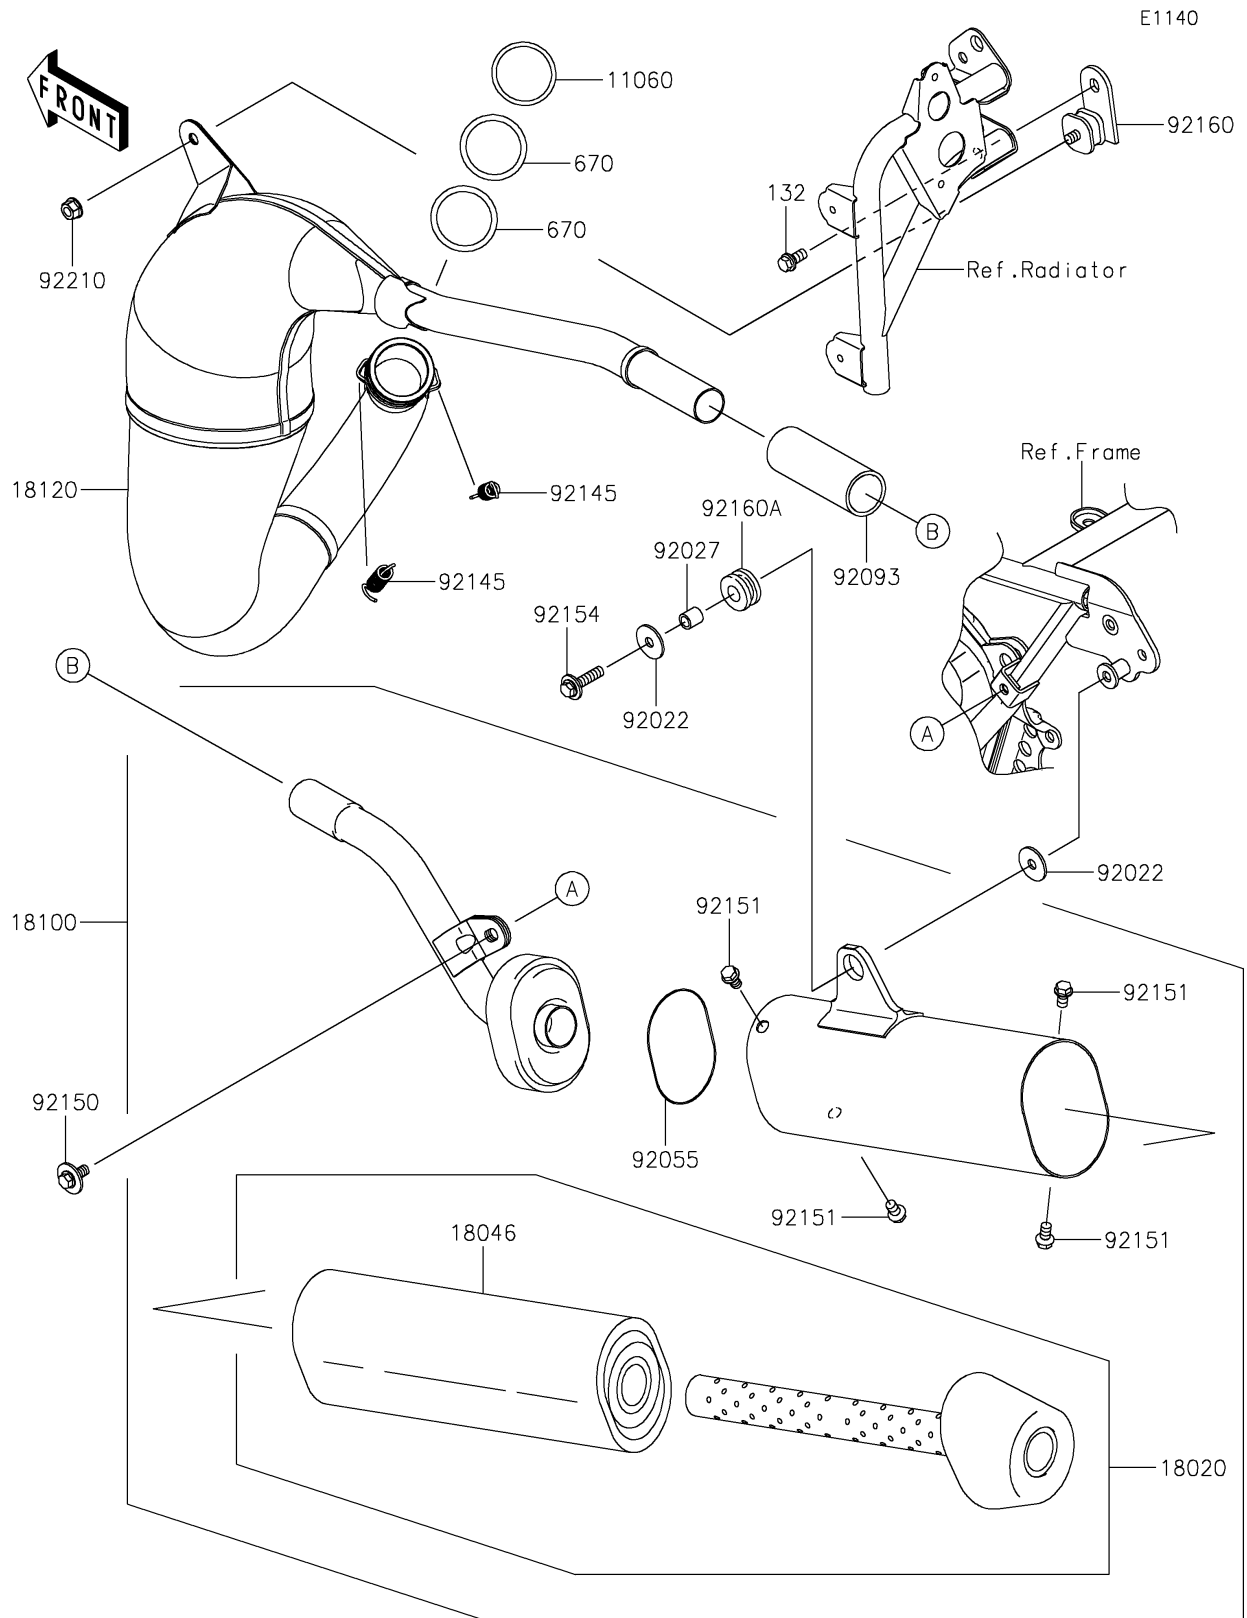

2024 KX™ 85

PARTS DIAGRAM

Muffler(s)