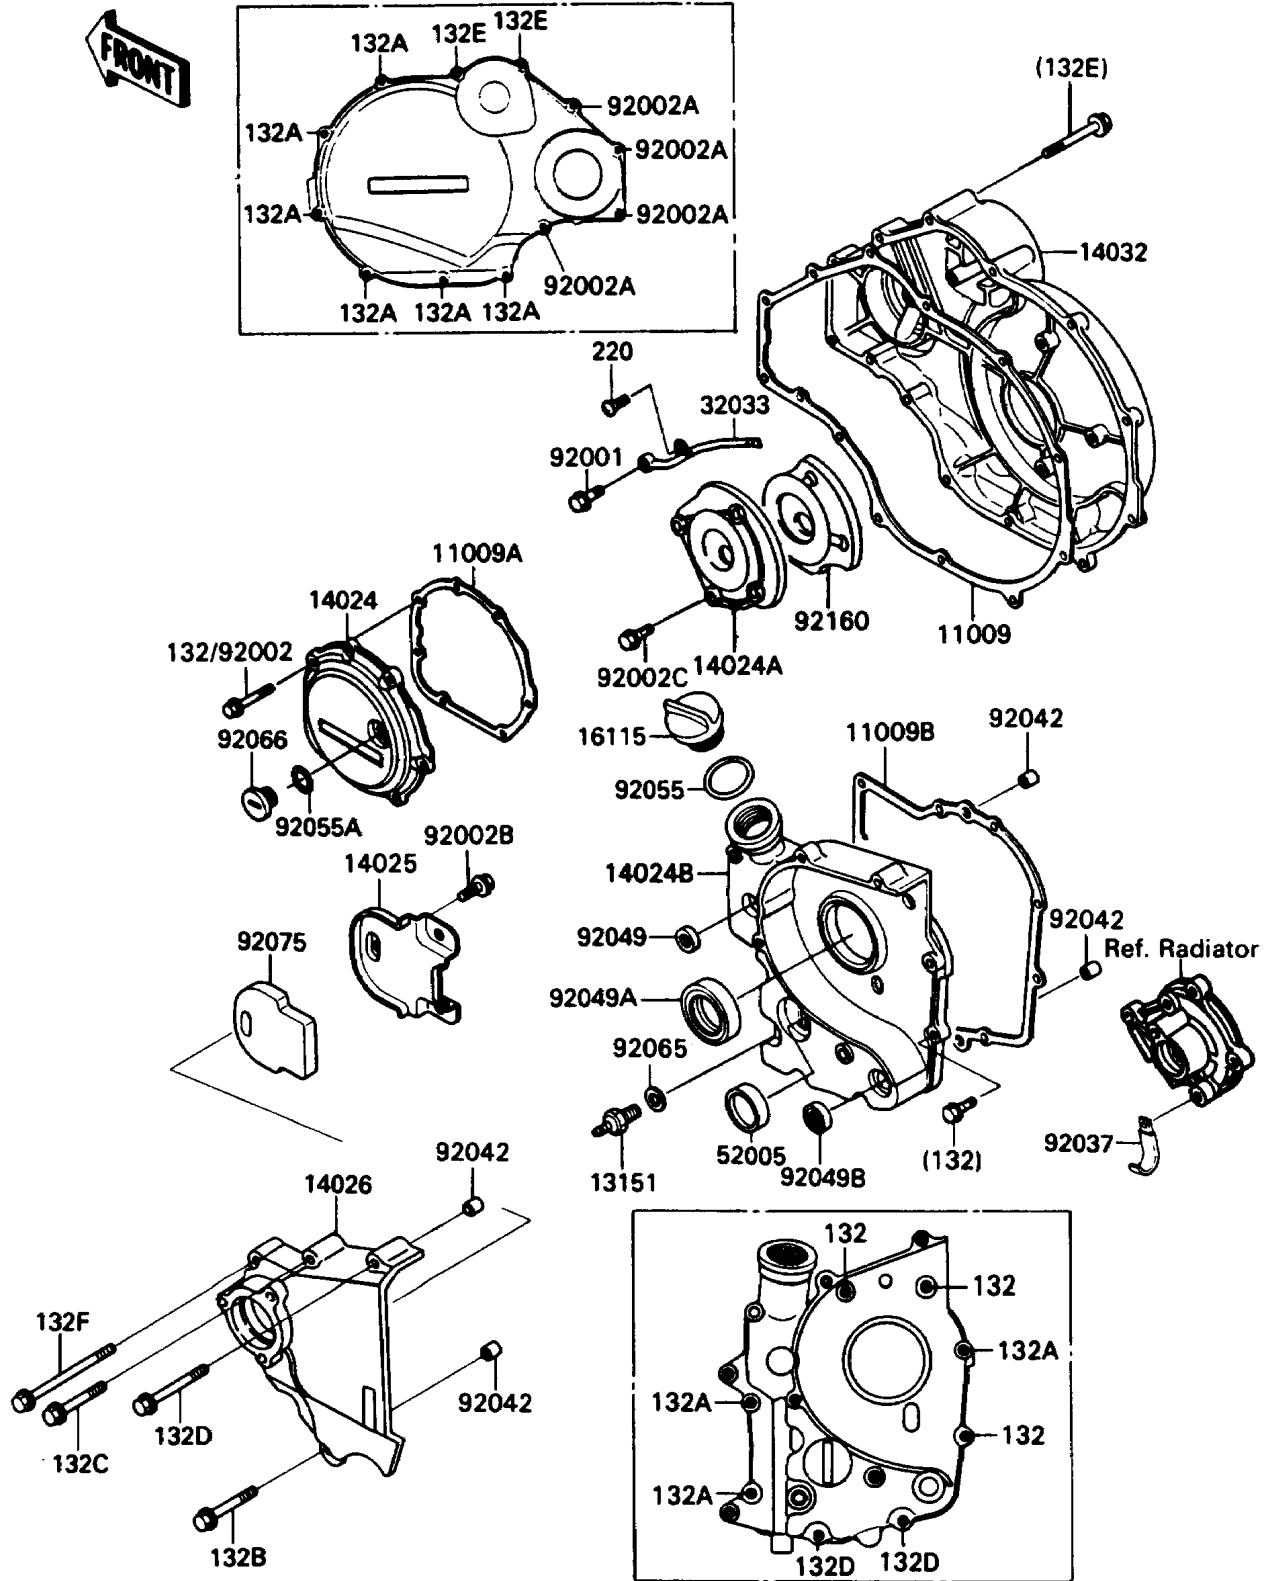

1992 Ninja® ZX™ -11 PARTS DIAGRAM

Engine Cover

E1431

1992 Ninja® ZX™ -11 PARTS LIST

Engine Cover

ITEM NAME	PART NUMBER	QUANTITY
GASKET,CLUTCH COVER (Ref # 11009)	11009-1860	1
GASKET,COVER,LH (Ref # 11009A)	11009-1863	1
GASKET,TRANSMISSION COVER (Ref # 11009B)	11009-1982	1
SWITCH-COMP,NEUTRAL (Ref # 13151)	13151-1007	1
COVER,LH (Ref # 14024)	14024-1721	1
COVER,SOUND ARRESTER (Ref # 14024A)	14024-1925	1
COVER,TRANSMISSION (Ref # 14024B)	14024-1956	1
COVER,SOUND ARRESTER (Ref # 14025)	14025-1979	1
COVER-CHAIN (Ref # 14026)	14026-1157	1
COVER-CLUTCH (Ref # 14032)	14032-1194	1
CAP-OIL FILLER (Ref # 16115)	16115-1009	1
PIPE,CLUTCH COVER (Ref # 32033)	32033-1204	1
GAUGE,OIL LEVEL (Ref # 52005)	52005-1057	1
BOLT,BANJO,8X20 (Ref # 92001)	92001-1855	1
BOLT,6X20 (Ref # 92002)	92002-1343	2
BOLT,6X40 (Ref # 92002A)	92002-1345	4
BOLT,6X10 (Ref # 92002B)	92002-1449	3
BOLT,6X10 (Ref # 92002C)	92002-1541	4
CLAMP,WIRING HARNESS (Ref # 92037)	92037-1069	2
PIN,DOWEL,6.3X8X14 (Ref # 92042)	92042-007	4
SEAL-OIL,SD-8187 (Ref # 92049)	92049-1017	1
SEAL-OIL,AE2343F0 (Ref # 92049A)	92049-1070	1
SEAL-OIL,TB13205 (Ref # 92049B)	92049-1186	1
RING-O,31.5X2.6 (Ref # 92055)	92055-049	1
RING-O (Ref # 92055A)	92055-1146	1
GASKET,10.5X16X1,DRAIN PLUG (Ref # 92065)	92065-058	1
PLUG,COVER (Ref # 92066)	92066-1163	1
DAMPER,CHAIN (Ref # 92075)	92075-1666	1
DAMPER,SOUND ARRESTER (Ref # 92160)	92160-1209	1

1992 Ninja® ZX™ -11 PARTS LIST

Engine Cover

ITEM NAME	PART NUMBER	QUANTITY
BOLT-FLANGED-SMALL (Ref # 132)	132J0620	8
BOLT-FLANGED-SMALL (Ref # 132A)	132J0625	9
BOLT-FLANGED-SMALL (Ref # 132B)	132J0635	1
BOLT-FLANGED-SMALL,6X40 (Ref # 132C)	132J0640	1
BOLT-FLANGED-SMALL (Ref # 132D)	132J0650	3
BOLT-FLANGED-SMALL,6X55 (Ref # 132E)	132J0655	2
BOLT-FLANGED-SMALL (Ref # 132F)	132J0680	1
SCREW-PAN-CROS (Ref # 220)	220B0510	1