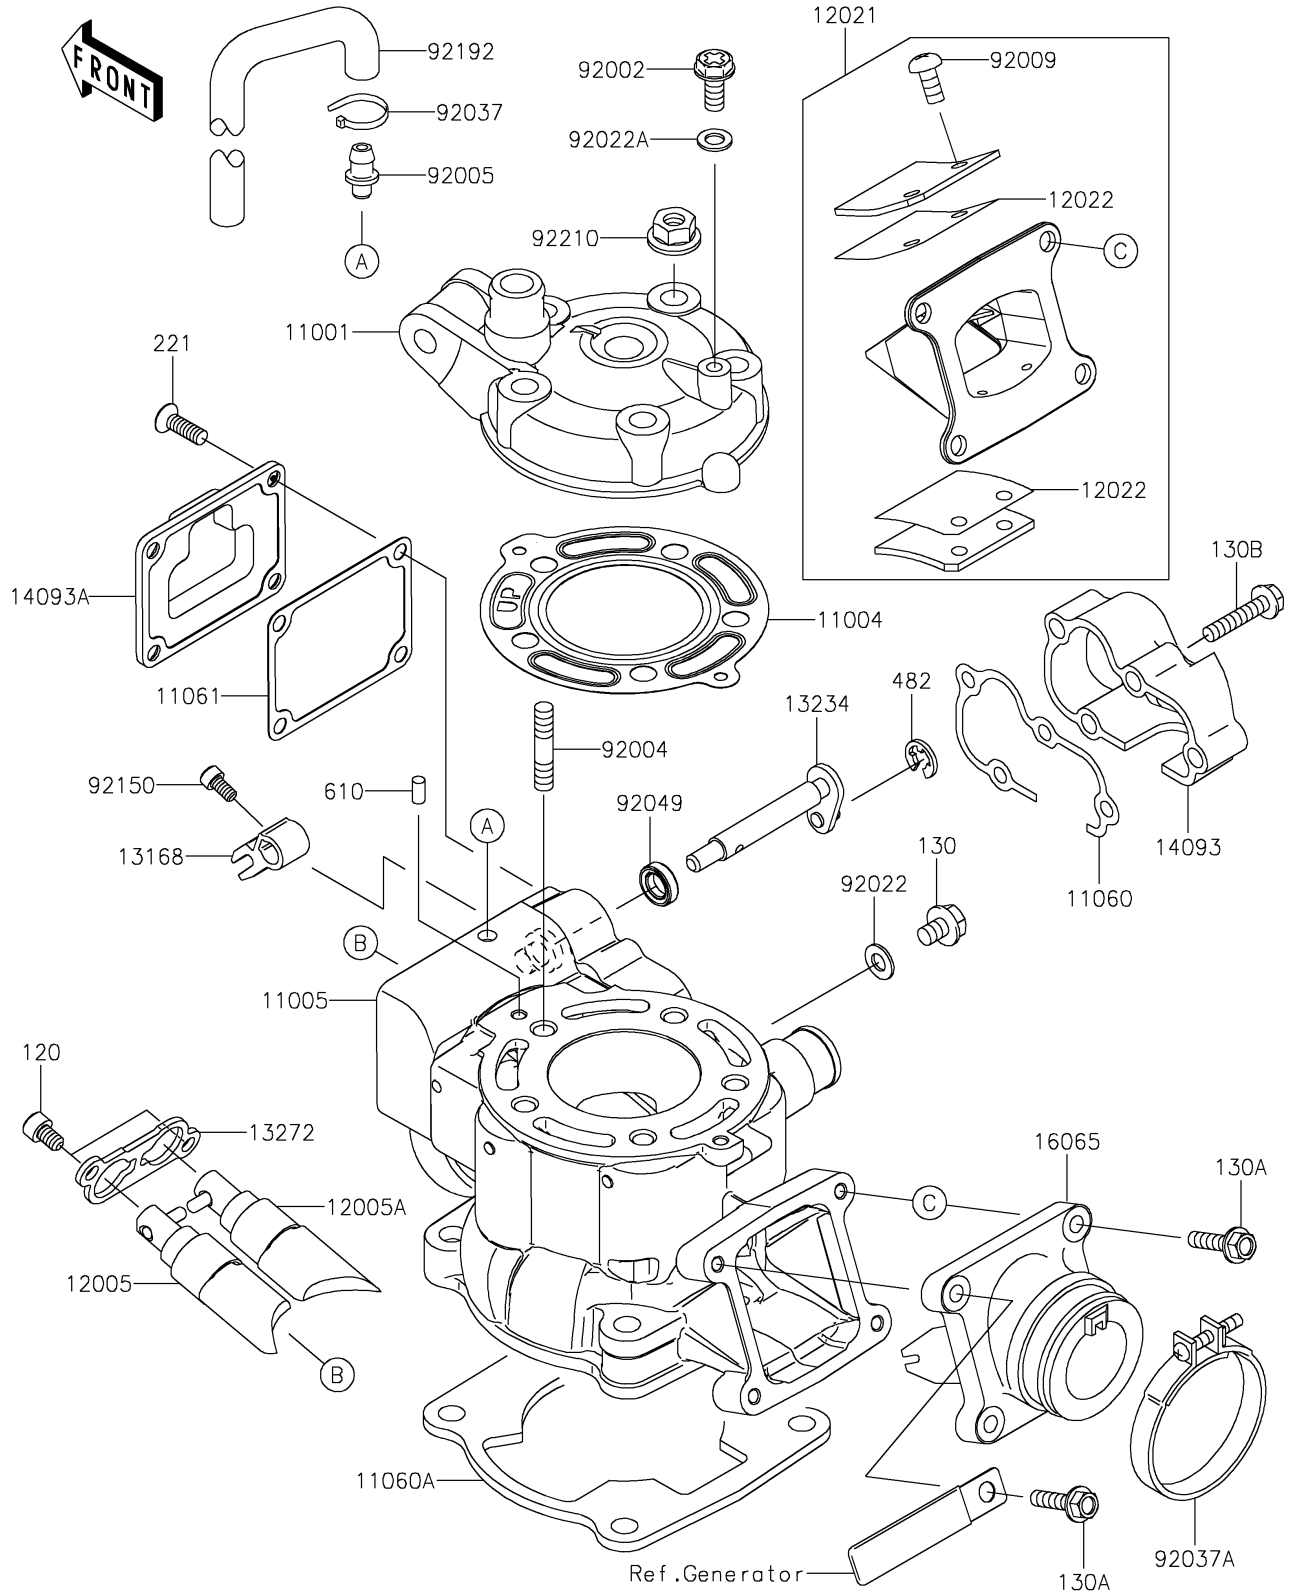

2023 KX™ 85 PARTS DIAGRAM

Cylinder Head/Cylinder

E1110

2023 KX™ 85 PARTS LIST

Cylinder Head/Cylinder

ITEM NAME	PART NUMBER	QUANTITY
HEAD-CYLINDER (Ref # 11001)	11001-0771	1
GASKET-HEAD (Ref # 11004)	11004-0760	1
CYLINDER-ENGINE (Ref # 11005)	11005-0748	1
GASKET,GOVERNOR COVER (Ref # 11060)	11060-1778	1
GASKET,CYLINDER BASE (Ref # 11060A)	11060-1779	1
GASKET (Ref # 11061)	11061-0889	1
VALVE-EXHAUST (Ref # 12005)	12005-0726	1
VALVE-EXHAUST (Ref # 12005A)	12005-0728	1
VALVE-ASSY-REED (Ref # 12021)	12021-1123	1
VALVE-REED (Ref # 12022)	12022-1084	2
LEVER (Ref # 13168)	13168-0779	1
SHAFT-COMP (Ref # 13234)	13234-0048	1
PLATE (Ref # 13272)	13272-1450	1
COVER (Ref # 14093)	14093-0003	1
COVER (Ref # 14093A)	14093-0046	1
HOLDER-CARBURETOR (Ref # 16065)	16065-1372	1
BOLT,6X10 (Ref # 92002)	92002-1222	1
STUD,8X33 (Ref # 92004)	92004-1253	5
FITTING (Ref # 92005)	92005-0050	1
SCREW,REED VALVE (Ref # 92009)	92009-1014	4
WASHER,6.1X12X1 (Ref # 92022)	92022-077	1
WASHER,6.2X11X1 (Ref # 92022A)	92022-304	1
CLAMP (Ref # 92037)	92037-1173	1
CLAMP (Ref # 92037A)	92037-1843	1
SEAL-OIL,SD088144 (Ref # 92049)	92049-1238	1
BOLT,SOCKET,4X8 (Ref # 92150)	92150-1888	1
TUBE,L=426.3 (Ref # 92192)	92192-0265	1
NUT,8MM (Ref # 92210)	92210-0076	5
BOLT-SOCKET,5X10 (Ref # 120)	120CA0510	2

2023 KX™ 85 PARTS LIST

Cylinder Head/Cylinder

ITEM NAME	PART NUMBER	QUANTITY
BOLT-FLANGED,6X8 (Ref # 130)	130AA0608	1
BOLT-FLANGED,5X20 (Ref # 130A)	130BA0520	4
BOLT-FLANGED,5X25 (Ref # 130B)	130BA0525	4
SCREW-CSK-CROS,5X12 (Ref # 221)	221AA0512	4
CIRCLIP-TYPE-E,5MM (Ref # 482)	482J5000	1
ROLLER,4X8 (Ref # 610)	610A0408	2