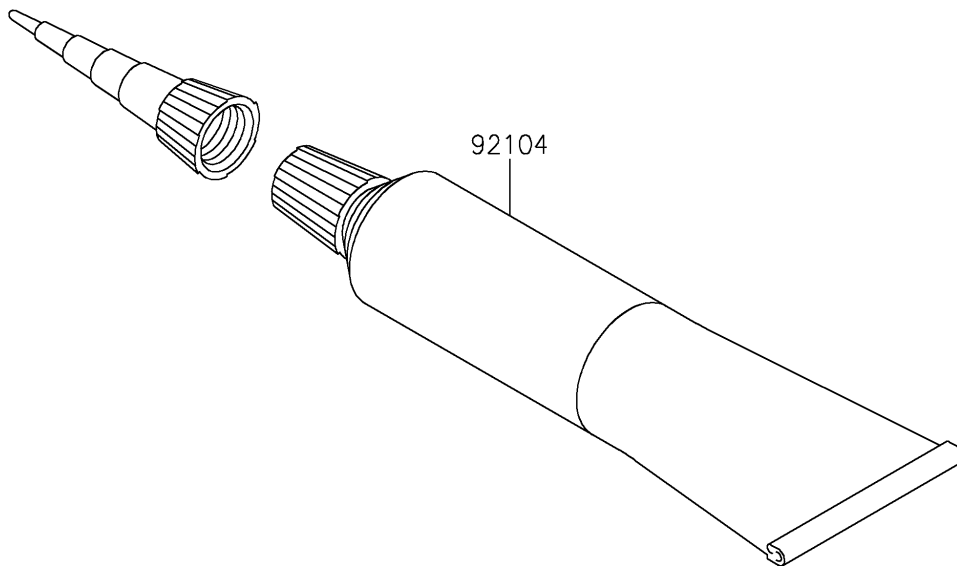

# 2022 KX™112 PARTS DIAGRAM

Owner's Tools

F2810

### Owner's Tools

ITEM NAME	PART NUMBER	QUANTITY
GASKET-LIQUID,TB1105B,SILVER (Ref # 92104)	92104-002	1
TOOL-WRENCH,PLUG,21MM (Ref # 92110)	92110-0571	1