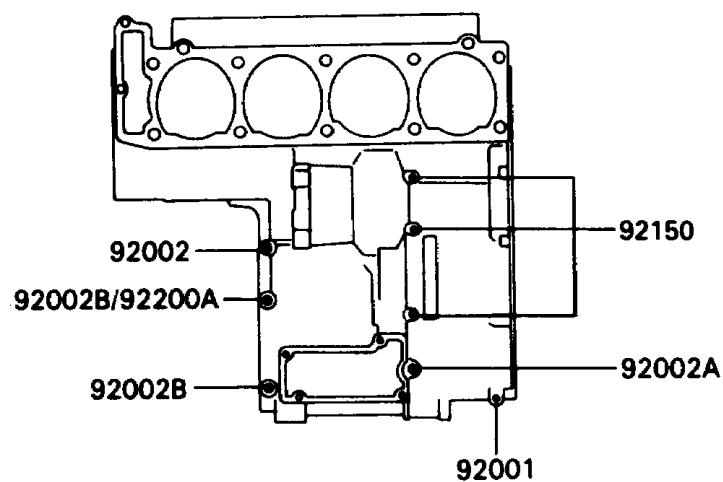

1992 Ninja® ZX™-11 PARTS DIAGRAM

Crankcase Bolt Pattern

E1412

Upper Case