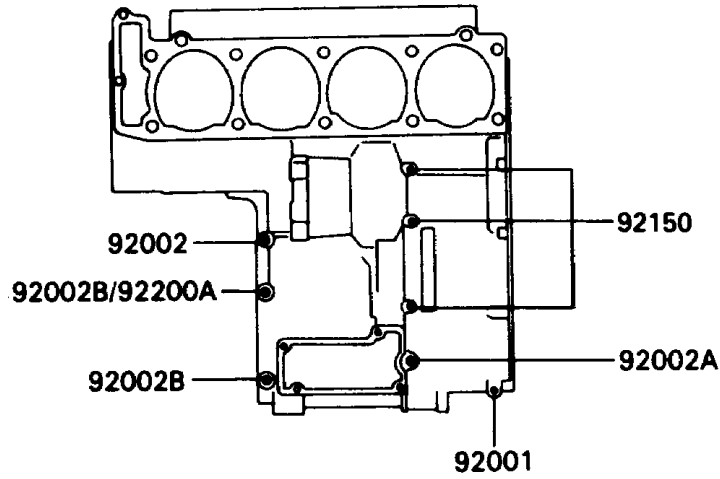

1992 Ninja® ZX™ -11 PARTS DIAGRAM

Crankcase Bolt Pattern

E1412

Upper Case