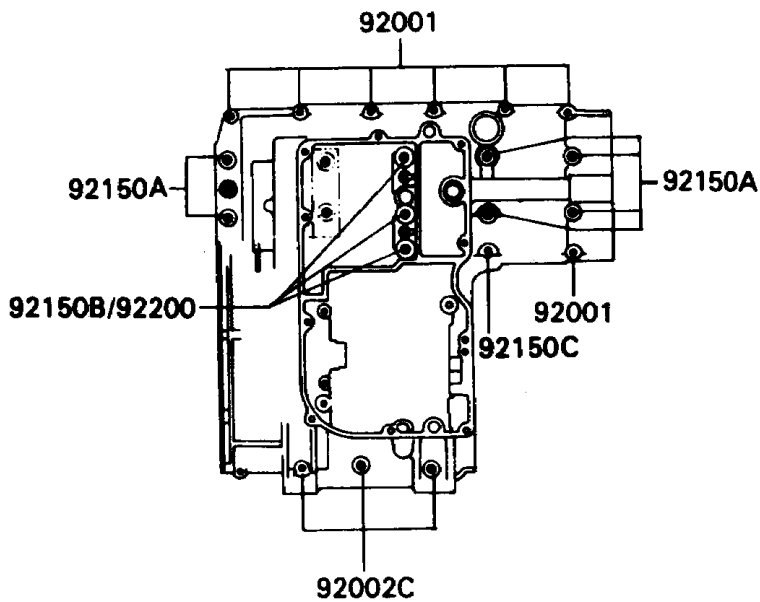

1992 Ninja® ZX™ -11 PARTS DIAGRAM

Crankcase Bolt Pattern

E1412

Upper Case

Lower Case