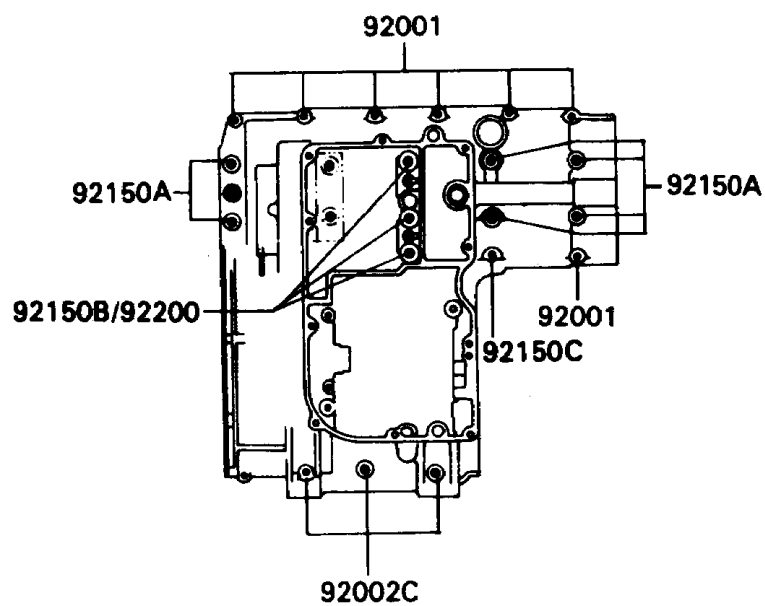

## 1992 Ninja® ZX™-11 PARTS DIAGRAM

Crankcase Bolt Pattern

E1412

## 1992 Ninja® ZX™-11 PARTS LIST

Crankcase Bolt Pattern

ITEM NAME	PART NUMBER	QUANTITY
BOLT,6X38 (Ref # 92001)	92001-1899	1
BOLT,6X55 (Ref # 92002)	92002-1054	1
BOLT,6X85 (Ref # 92002A)	92002-1306	1
BOLT,8X63 (Ref # 92002B)	92002-1308	1
BOLT,6X120 (Ref # 92002C)	92002-1654	1
BOLT,6X115 (Ref # 92150)	92150-1140	1
BOLT,9X90 (Ref # 92150A)	92150-1364	1
BOLT,9X140 (Ref # 92150B)	92150-1365	1
BOLT,7X38 (Ref # 92150C)	92150-1367	1
WASHER,9.5X18X1.2 (Ref # 92200)	92200-1037	1
WASHER,8.5X16X1.2 (Ref # 92200A)	92200-1063	1