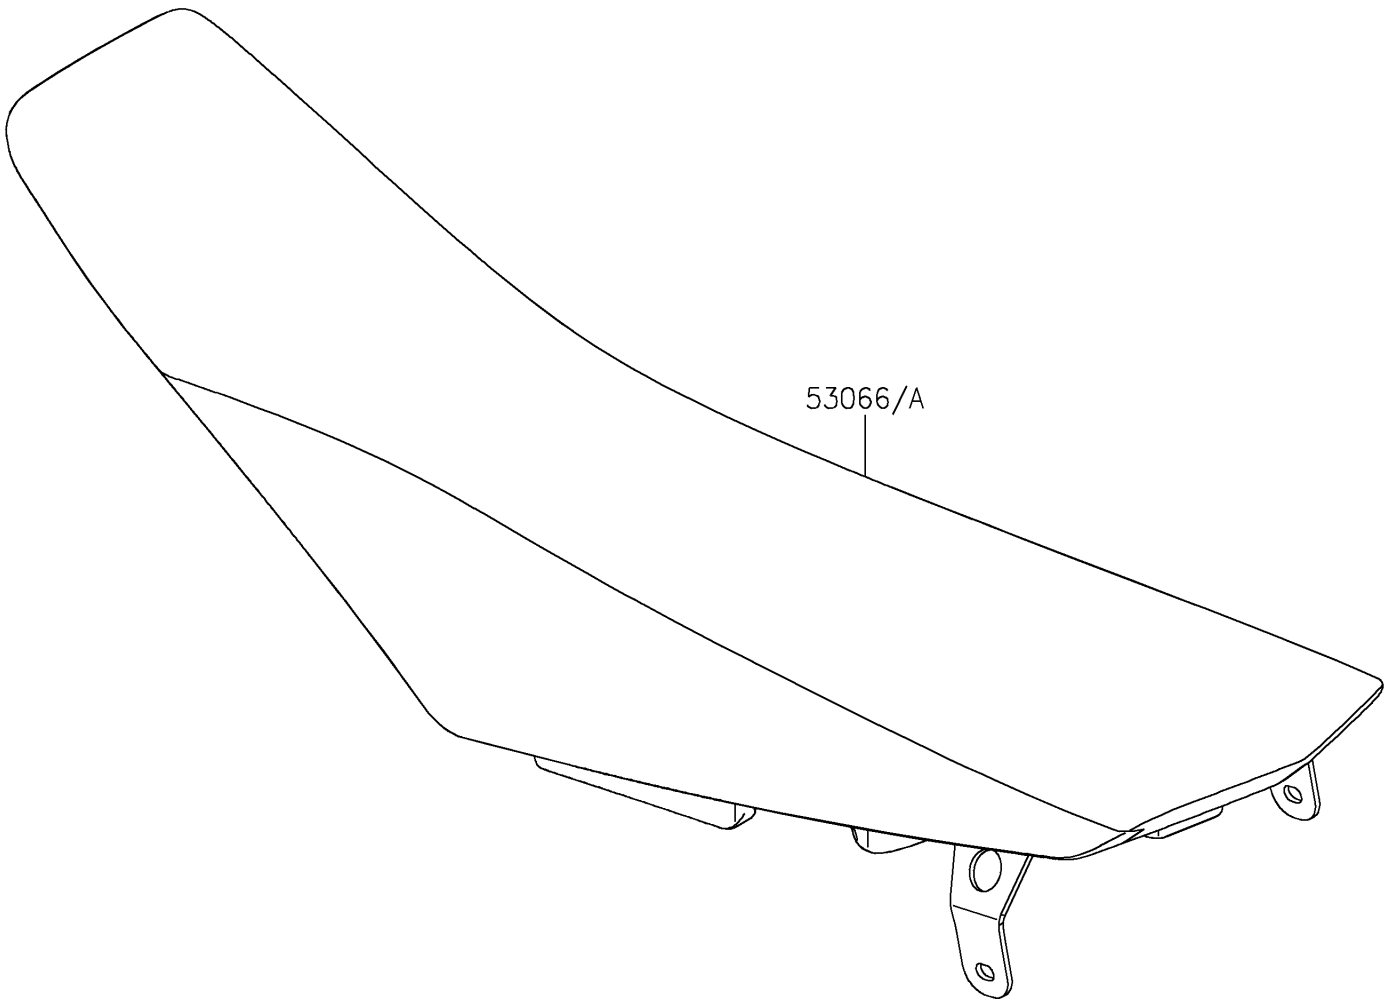

2022 KX™112 PARTS DIAGRAM

Seat

F2510

2022 KX™112 PARTS LIST

Seat

ITEM NAME	PART NUMBER	QUANTITY
SEAT-ASSY, GREEN/BLACK (Ref # 53066)	53066-0455-49F	1