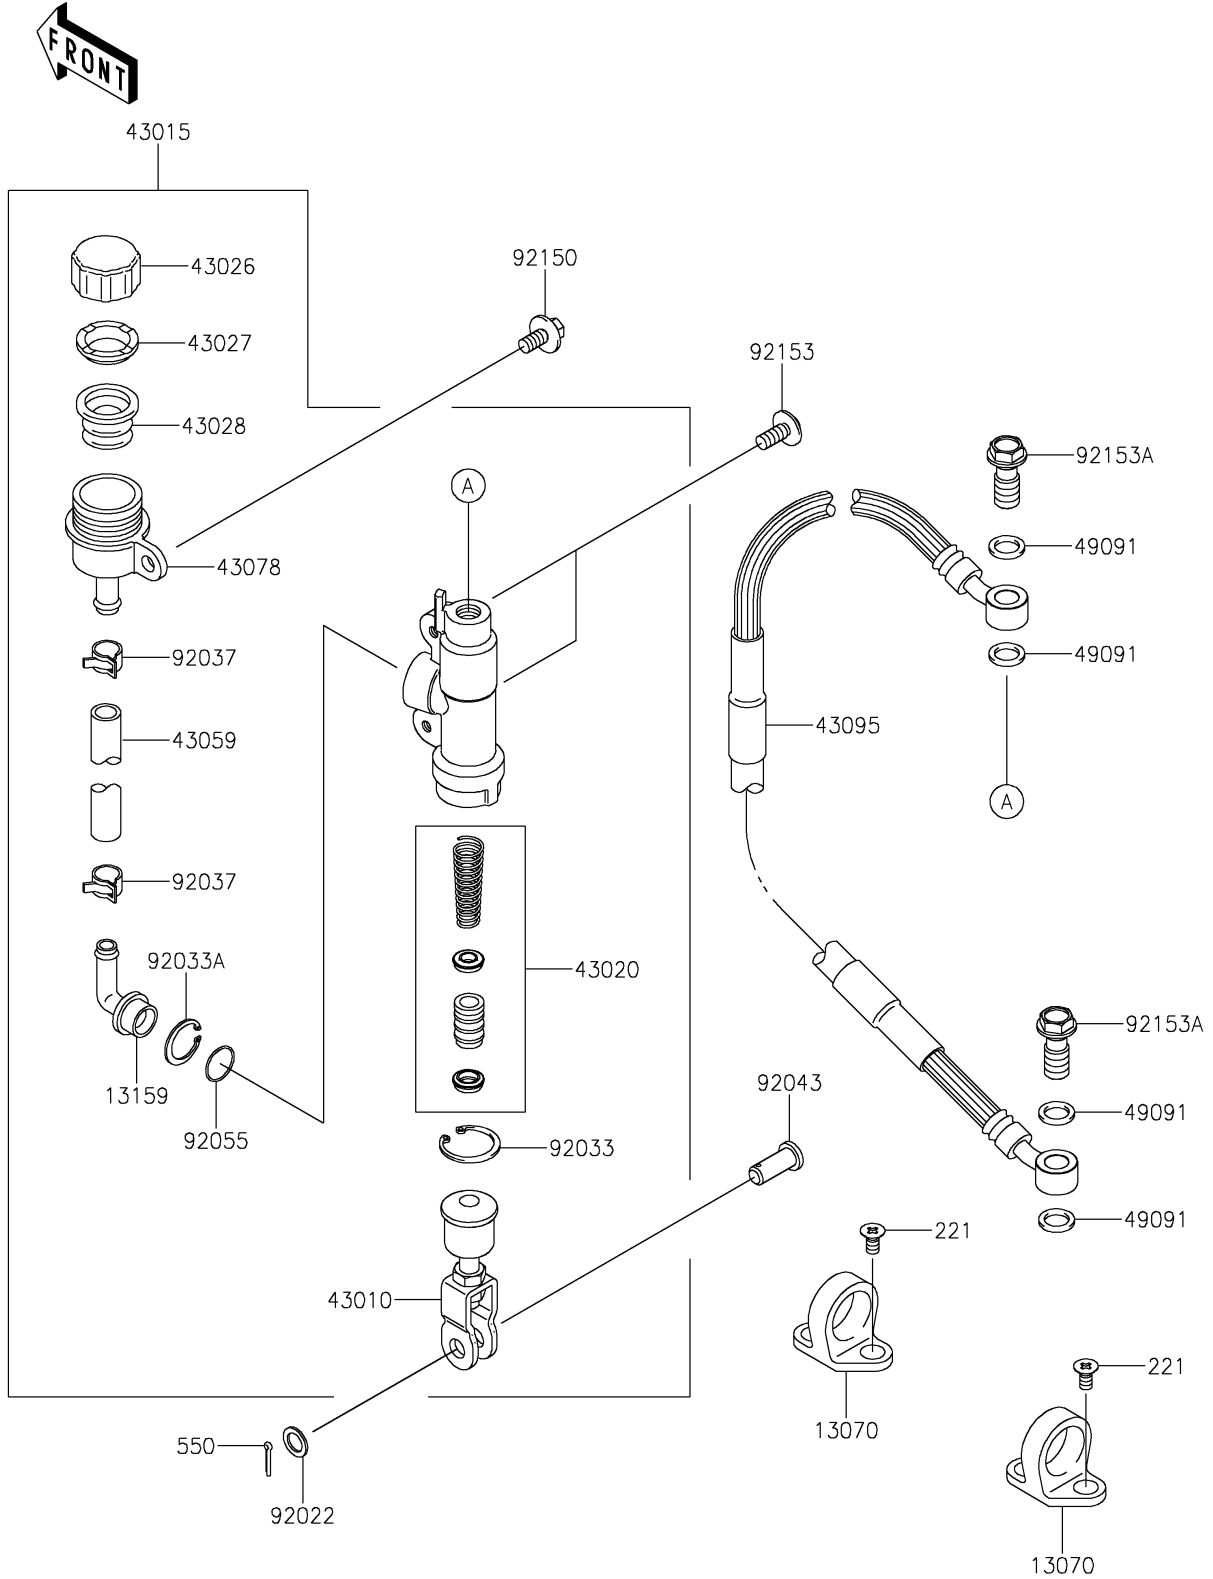

2022 KX™112 PARTS DIAGRAM

Rear Master Cylinder

F2293

2022 KX™112 PARTS LIST

Rear Master Cylinder

ITEM NAME	PART NUMBER	QUANTITY
GUIDE,HOSE (Ref # 13070)	13070-1381	2
CONNECTOR (Ref # 13159)	13159-1056	1
ROD-ASSY-BRAKE (Ref # 43010)	43010-1079	1
CYLINDER-ASSY-MASTER,RR (Ref # 43015)	43015-1606	1
PISTON-COMP-BRAKE (Ref # 43020)	43020-1094	1
CAP-BRAKE (Ref # 43026)	43026-1058	1
PLATE-DIAPHRAGM (Ref # 43027)	43027-1052	1
DIAPHRAGM (Ref # 43028)	43028-1060	1
HOSE-BRAKE,RR MASTER CYLINDER (Ref # 43059)	43059-1670	1
RESERVOIR (Ref # 43078)	43078-1068	1
HOSE-BRAKE,RR,L=567 (Ref # 43095)	43095-0668	1
WASHER-SEAL,10.1X14.5X1.5 (Ref # 49091)	49091-0001	4
WASHER,8.5X13X1 (Ref # 92022)	92022-1028	1
RING-SNAP,20.9X24.6X1.2 (Ref # 92033)	92033-0079	1
RING-SNAP,20.5MM (Ref # 92033A)	92033-1186	1
CLAMP (Ref # 92037)	92037-1710	2
PIN (Ref # 92043)	92043-0004	1
RING-O,14.8X2.4 (Ref # 92055)	92055-0741	1
BOLT,6X14 (Ref # 92150)	92150-1340	1
BOLT,SOCKET,6X14 (Ref # 92153)	92153-1021	2
BOLT,OIL,L=23 (Ref # 92153A)	92153-1419	2
SCREW-CSK-CROS,5X10 (Ref # 221)	221AA0510	4
PIN-COTTER,2.0X15 (Ref # 550)	550AA2015	1