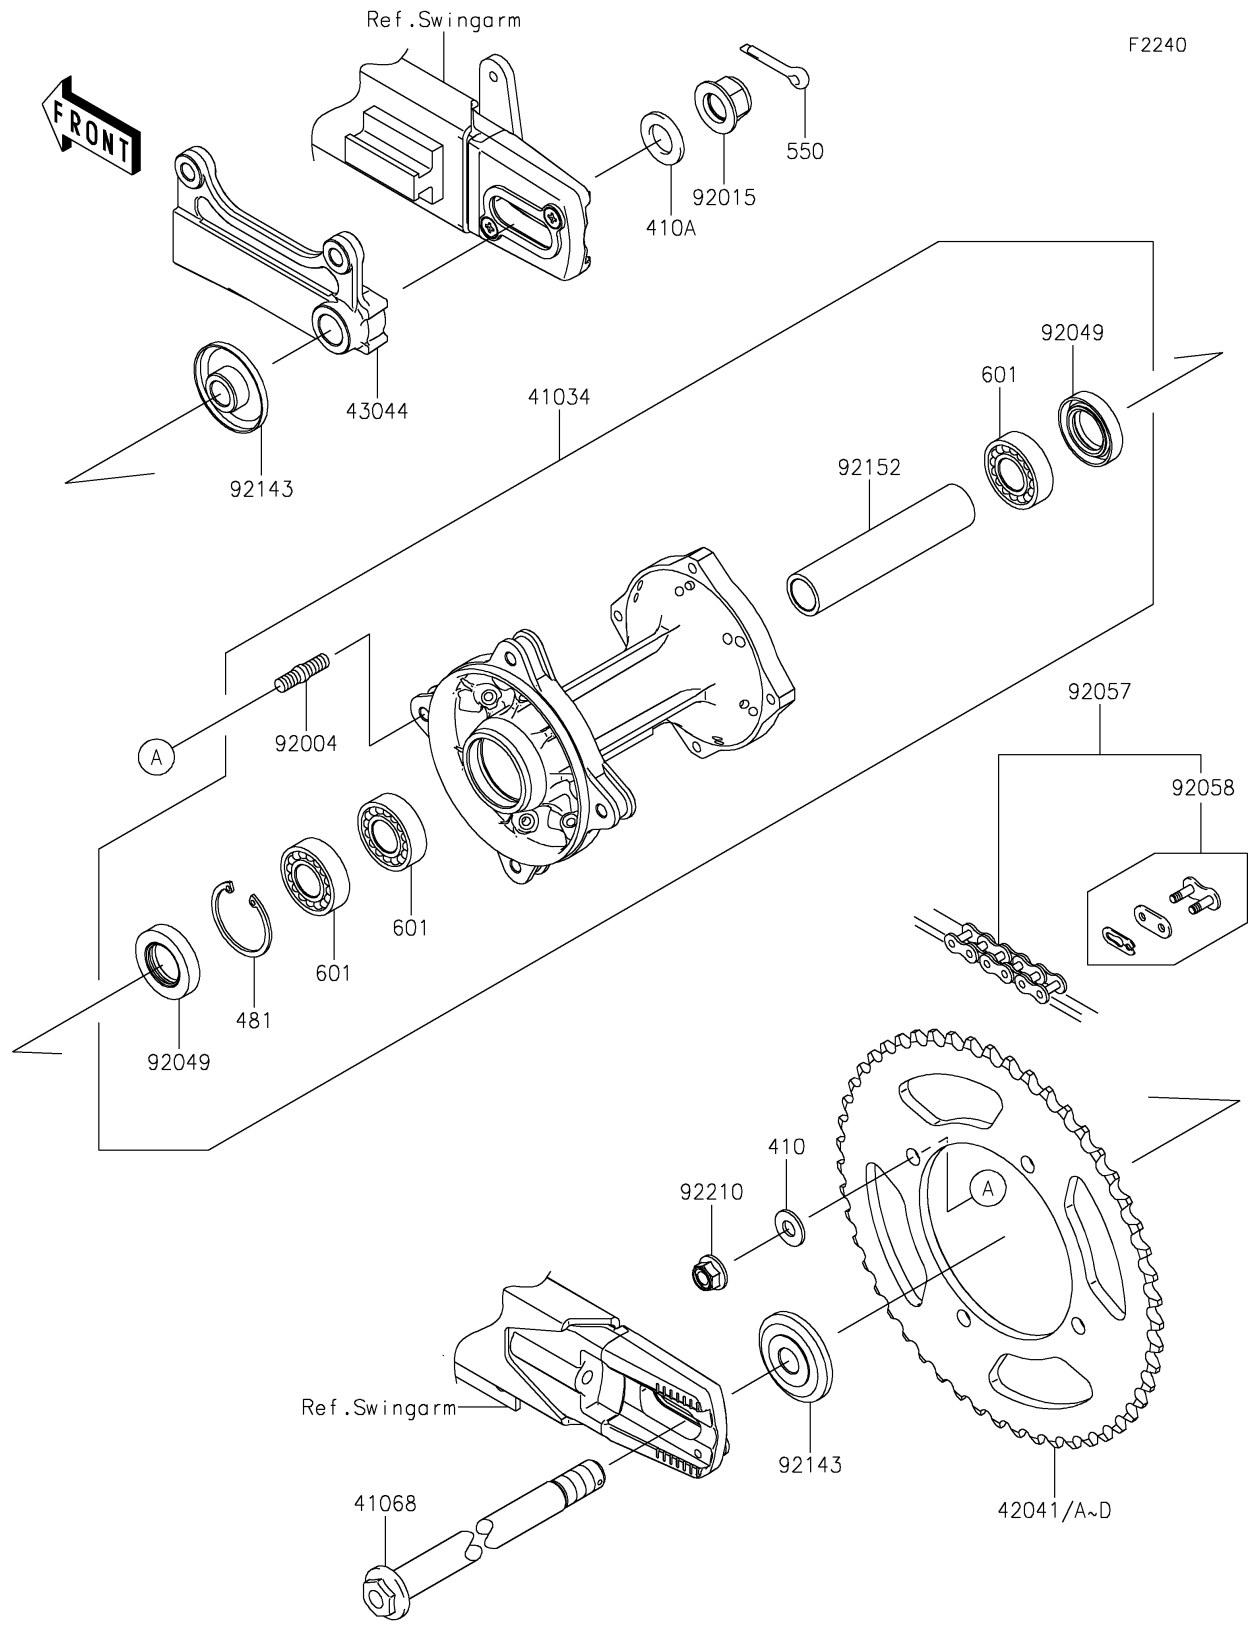

# 2022 KX™112 PARTS DIAGRAM

## Rear Hub

## 2022 KX™112 PARTS LIST

### Rear Hub

ITEM NAME	PART NUMBER	QUANTITY
DRUM-ASSY,REAR BRAKE (Ref # 41034)	41034-0570	1
AXLE,RR (Ref # 41068)	41068-1401	1
SPROCKET-HUB,51T (Ref # 42041)	42041-0189	1
SPROCKET-HUB,49T (Ref # 42041A)	42041-1207	1
SPROCKET-HUB,50T (Ref # 42041B)	42041-1228	1
SPROCKET-HUB,52T (Ref # 42041C)	42041-1245	1
SPROCKET-HUB,53T (Ref # 42041D)	42041-1246	1
HOLDER-COMP-CALIPER (Ref # 43044)	43044-1122	1
STUD,8X16 (Ref # 92004)	92004-0730	4
NUT,FLANGED,14MM (Ref # 92015)	92015-1401	1
SEAL-OIL (Ref # 92049)	92049-1469	2
CHAIN,DRIVE,DID420DS3X124L (Ref # 92057)	92057-0847	1
JOINT-CHAIN,DRIVE (Ref # 92058)	92058-0079	1
COLLAR,RR AXLE,L=12.5 (Ref # 92143)	92143-1938	2
COLLAR,RR BRAKE DRUM,L=95 (Ref # 92152)	92152-1090	1
NUT,FLANGED,LOCK,8MM (Ref # 92210)	92210-0493	4
WASHER-PLAIN-SMALL,8MM (Ref # 410)	410AA0800	4
WASHER-PLAIN-SMALL,14MM (Ref # 410A)	410AA1400	1
CIRCLIP-TYPE-C,35MM (Ref # 481)	481J3500	1
PIN-COTTER,2.5X20 (Ref # 550)	550AA2520	1
BEARING-BALL (Ref # 601)	601B6202UU	3