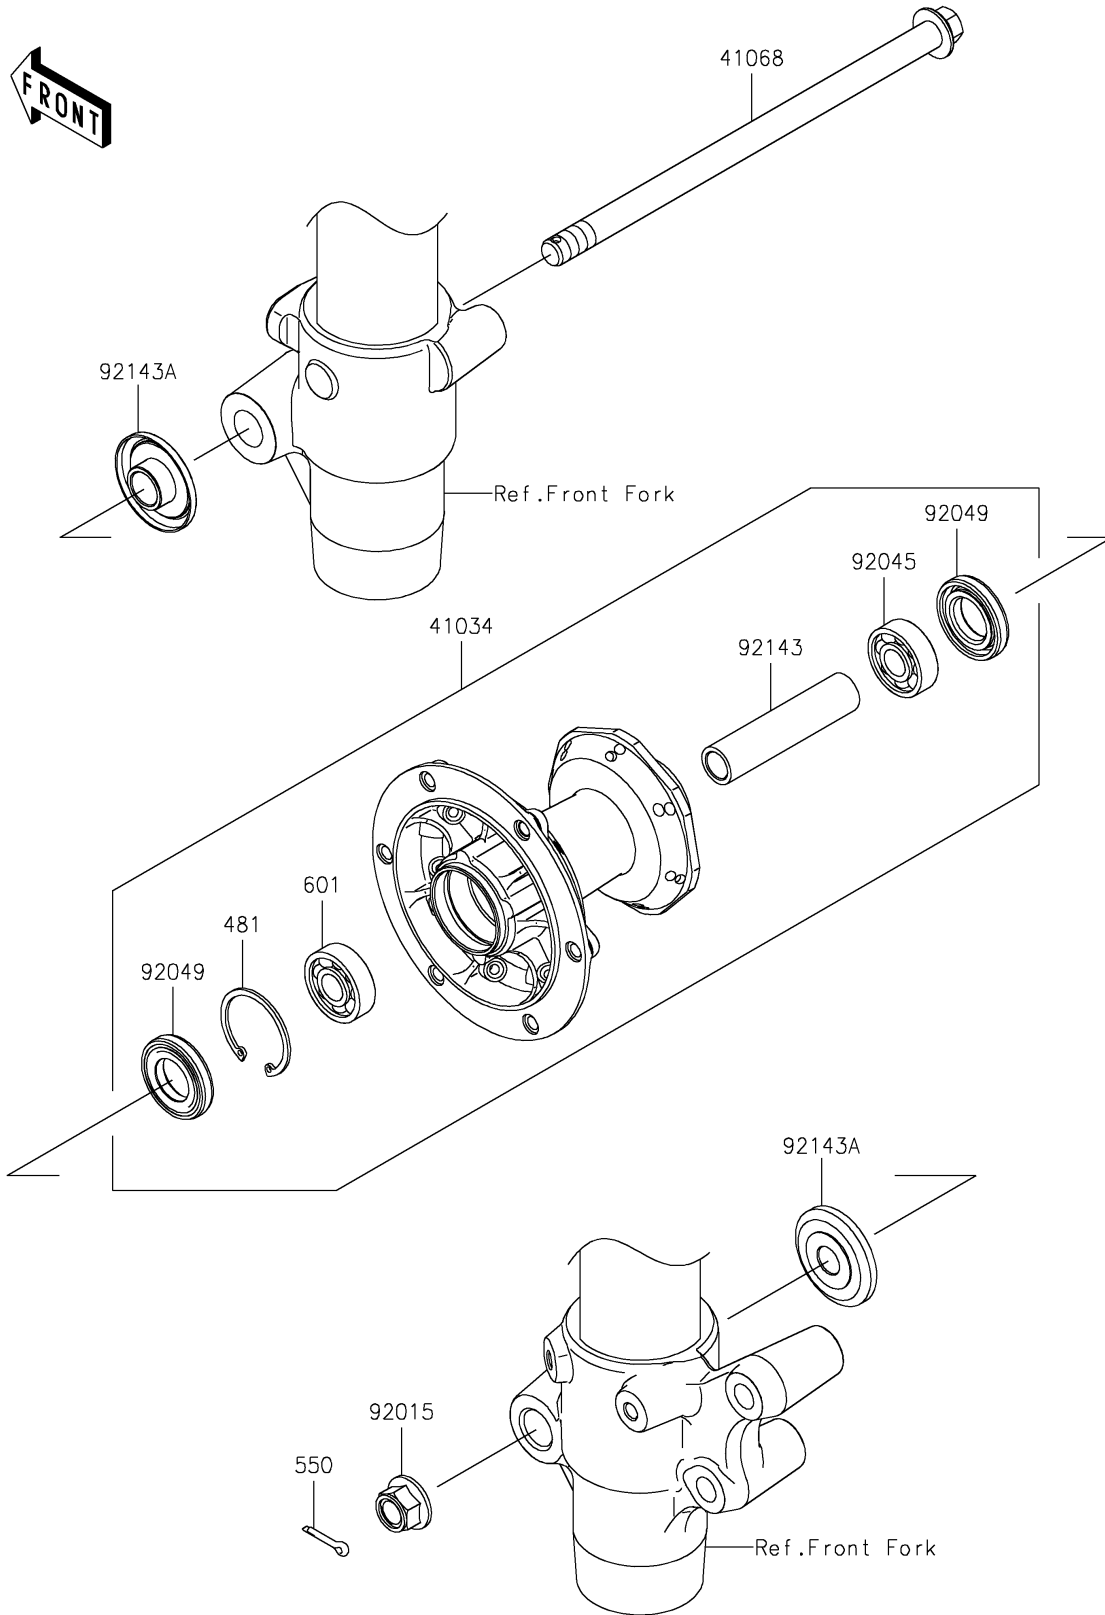

2022 KX™112 PARTS DIAGRAM

Front Hub

F2230

2022 KX™112 PARTS LIST

Front Hub

ITEM NAME	PART NUMBER	QUANTITY
DRUM-ASSY,FRONT BRAKE (Ref # 41034)	41034-1310	1
AXLE,FR (Ref # 41068)	41068-1333	1
NUT,LOCK,FLANGED,12MM (Ref # 92015)	92015-1433	1
BEARING-BALL,TMB201LLUC3/2A (Ref # 92045)	92045-1062	1
SEAL-OIL,TC20376.5 (Ref # 92049)	92049-1257	2
COLLAR,FR BRAKE DRUM,L=76 (Ref # 92143)	92143-1935	1
COLLAR,FR AXLE,L=12 (Ref # 92143A)	92143-1936	2
CIRCLIP-TYPE-C,37MM (Ref # 481)	481J3700	1
PIN-COTTER,2.5X20 (Ref # 550)	550AA2520	1
BEARING-BALL,#6301UUC3 (Ref # 601)	601B6301UU	1