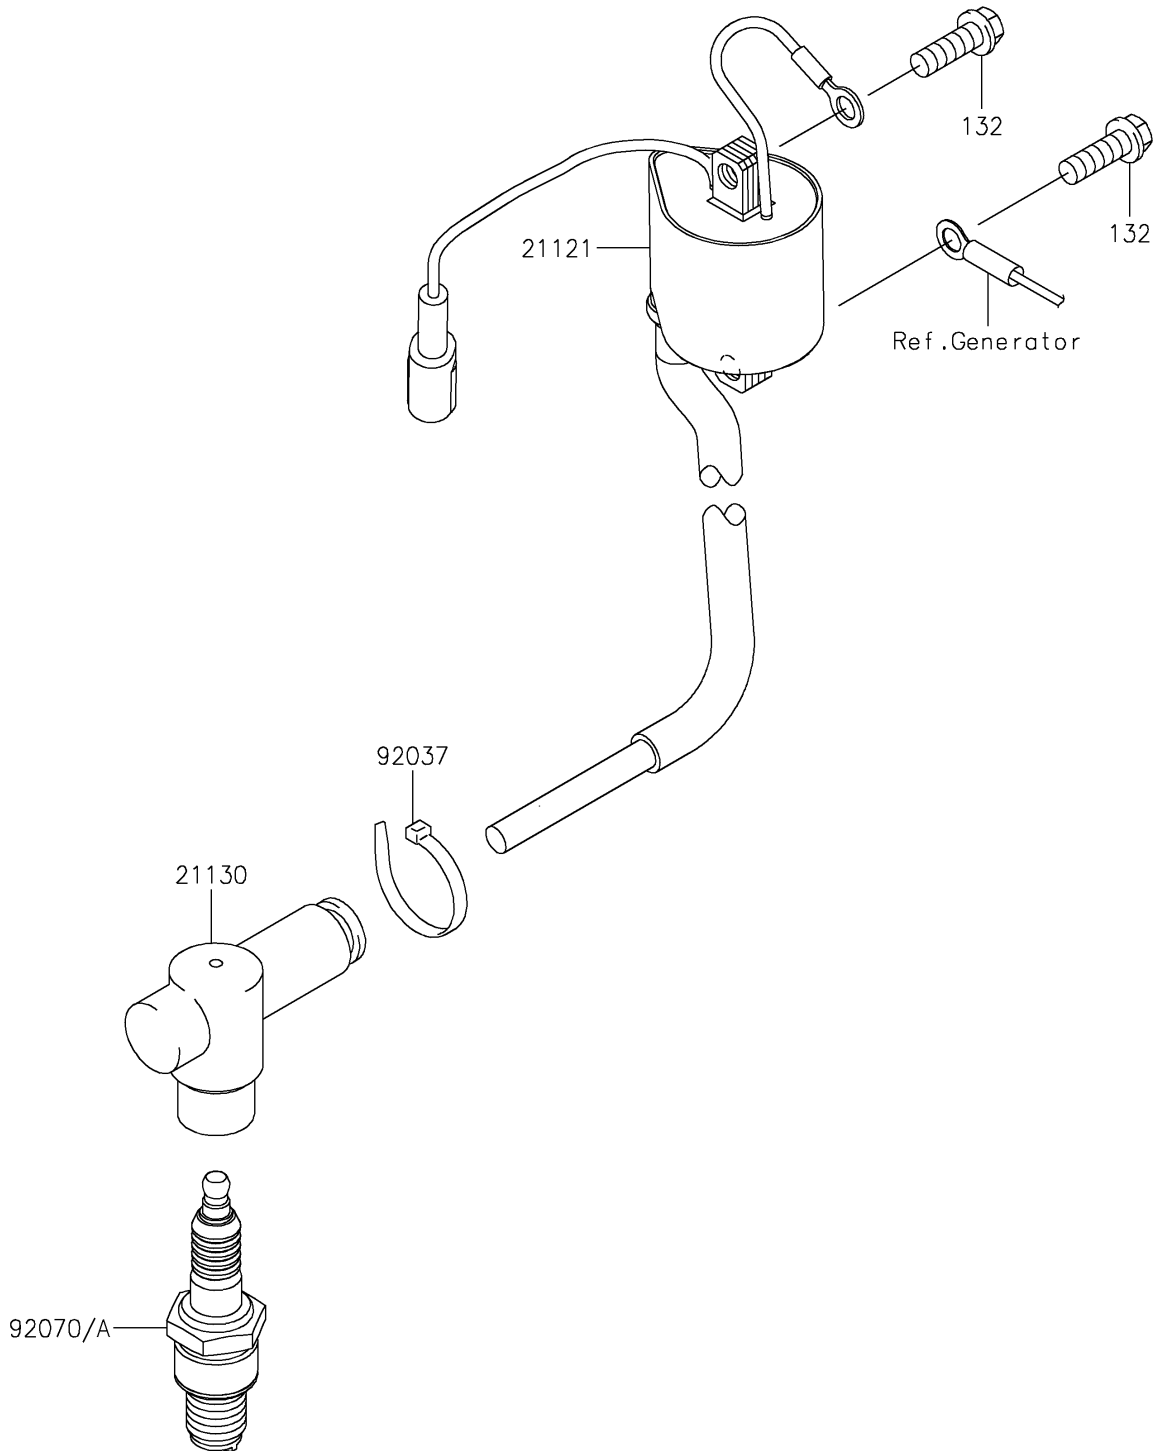

2022 KX™112 PARTS DIAGRAM

Ignition System

E1830

2022 KX™112 PARTS LIST

Ignition System

ITEM NAME	PART NUMBER	QUANTITY
COIL-IGNITION (Ref # 21121)	21121-0722	1
CAP-SPARK PLUG (Ref # 21130)	21130-1077	1
CLAMP (Ref # 92037)	92037-1173	1
PLUG-SPARK,BR9EVX(NGK),SOLID (Ref # 92070)	92070-1228	1
PLUG-SPARK,R6252K-105NGK,SOLID (Ref # 92070A)	92070-1241	1
BOLT-FLANGED-SMALL,6X18 (Ref # 132)	132BA0618	2