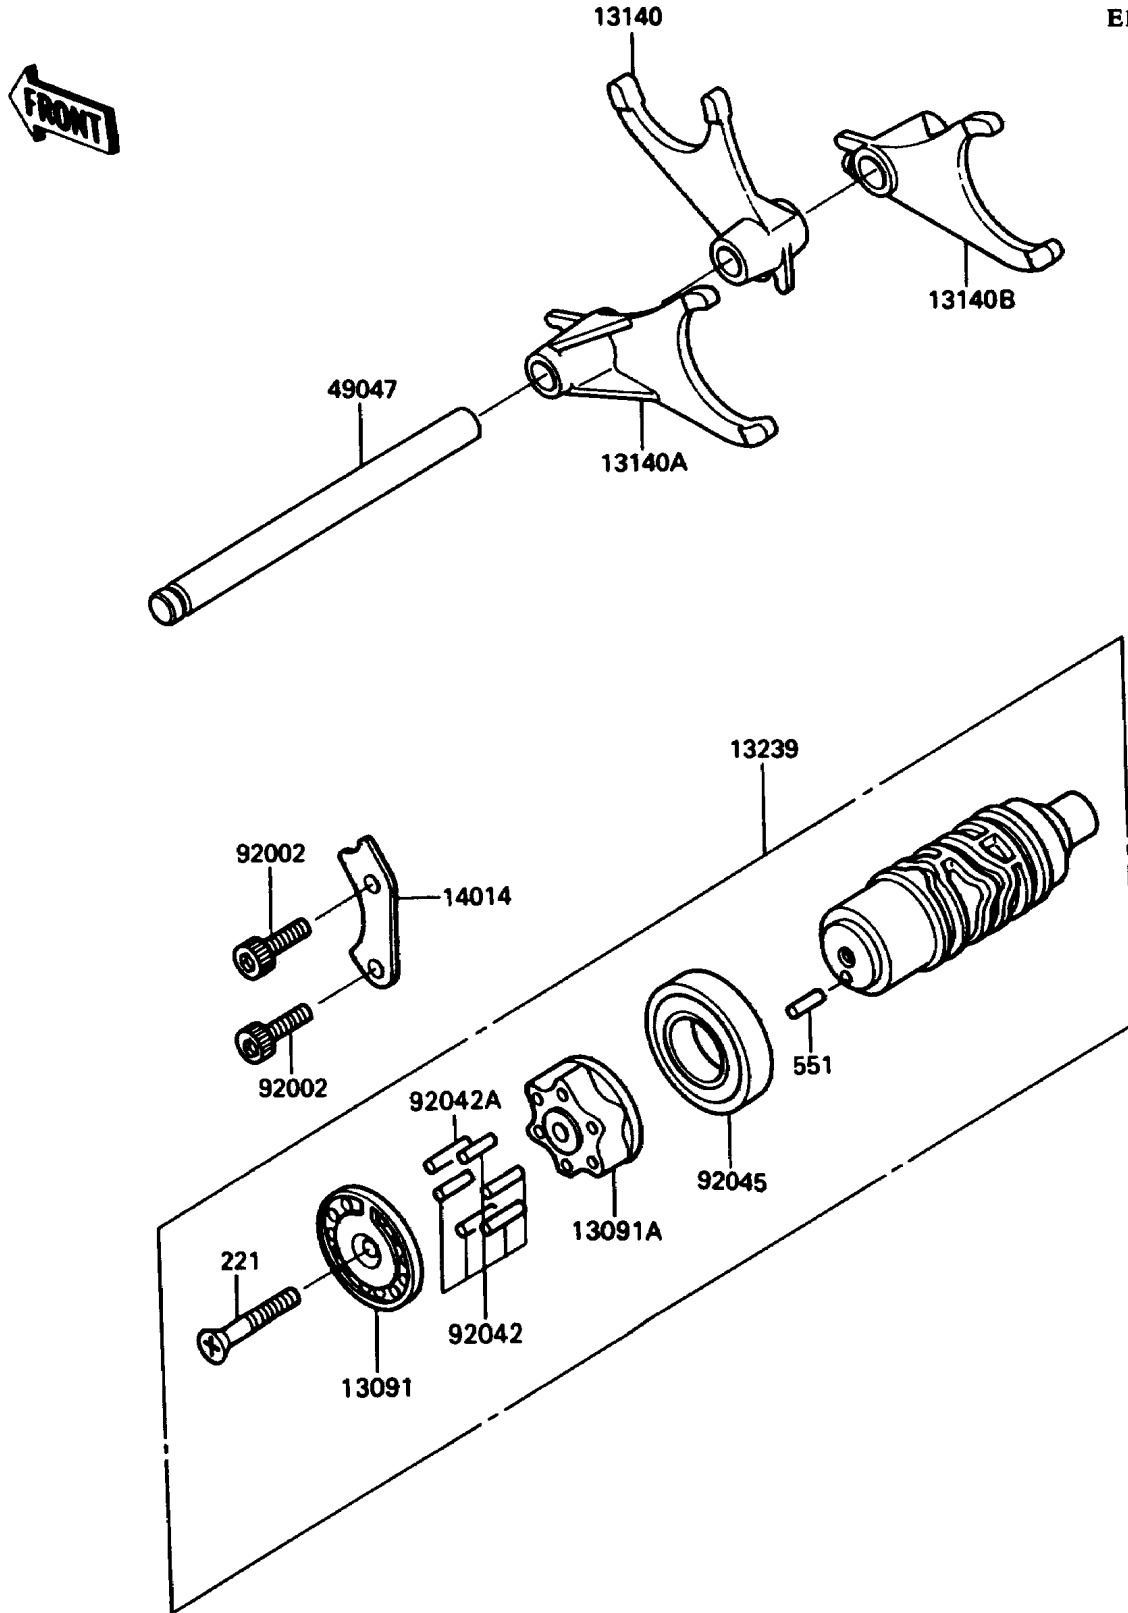

# 1992 Ninja® ZX™ -11 PARTS DIAGRAM

Change Drum/Shift Fork

E1362

# 1992 Ninja® ZX™ -11 PARTS LIST

## Change Drum/Shift Fork

ITEM NAME	PART NUMBER	QUANTITY
HOLDER,NEUTRAL (Ref # 13091)	13091-1334	1
HOLDER,CHANGE DRUM (Ref # 13091A)	13091-1656	1
FORK-SHIFT (Ref # 13140)	13140-1196	1
FORK-SHIFT (Ref # 13140A)	13140-1197	1
FORK-SHIFT (Ref # 13140B)	13140-1198	1
DRUM-ASSY-CHANGE (Ref # 13239)	13239-1163	1
PLATE-POSITION,CHANGE DRUM (Ref # 14014)	14014-1059	1
ROD-SHIFT (Ref # 49047)	49047-1055	1
BOLT,SOCKET,6X16 (Ref # 92002)	92002-1778	2
PIN,DOWEL,4X15.8 (Ref # 92042)	92042-014	5
PIN,DOWEL,4X17.8 (Ref # 92042A)	92042-020	1
BEARING-BALL,16005(NTN) (Ref # 92045)	92045-1045	1
SCREW-CSK-CROS,6X45 (Ref # 221)	221B0645	1
PIN-DOWEL,4X8 (Ref # 551)	551A0408	1