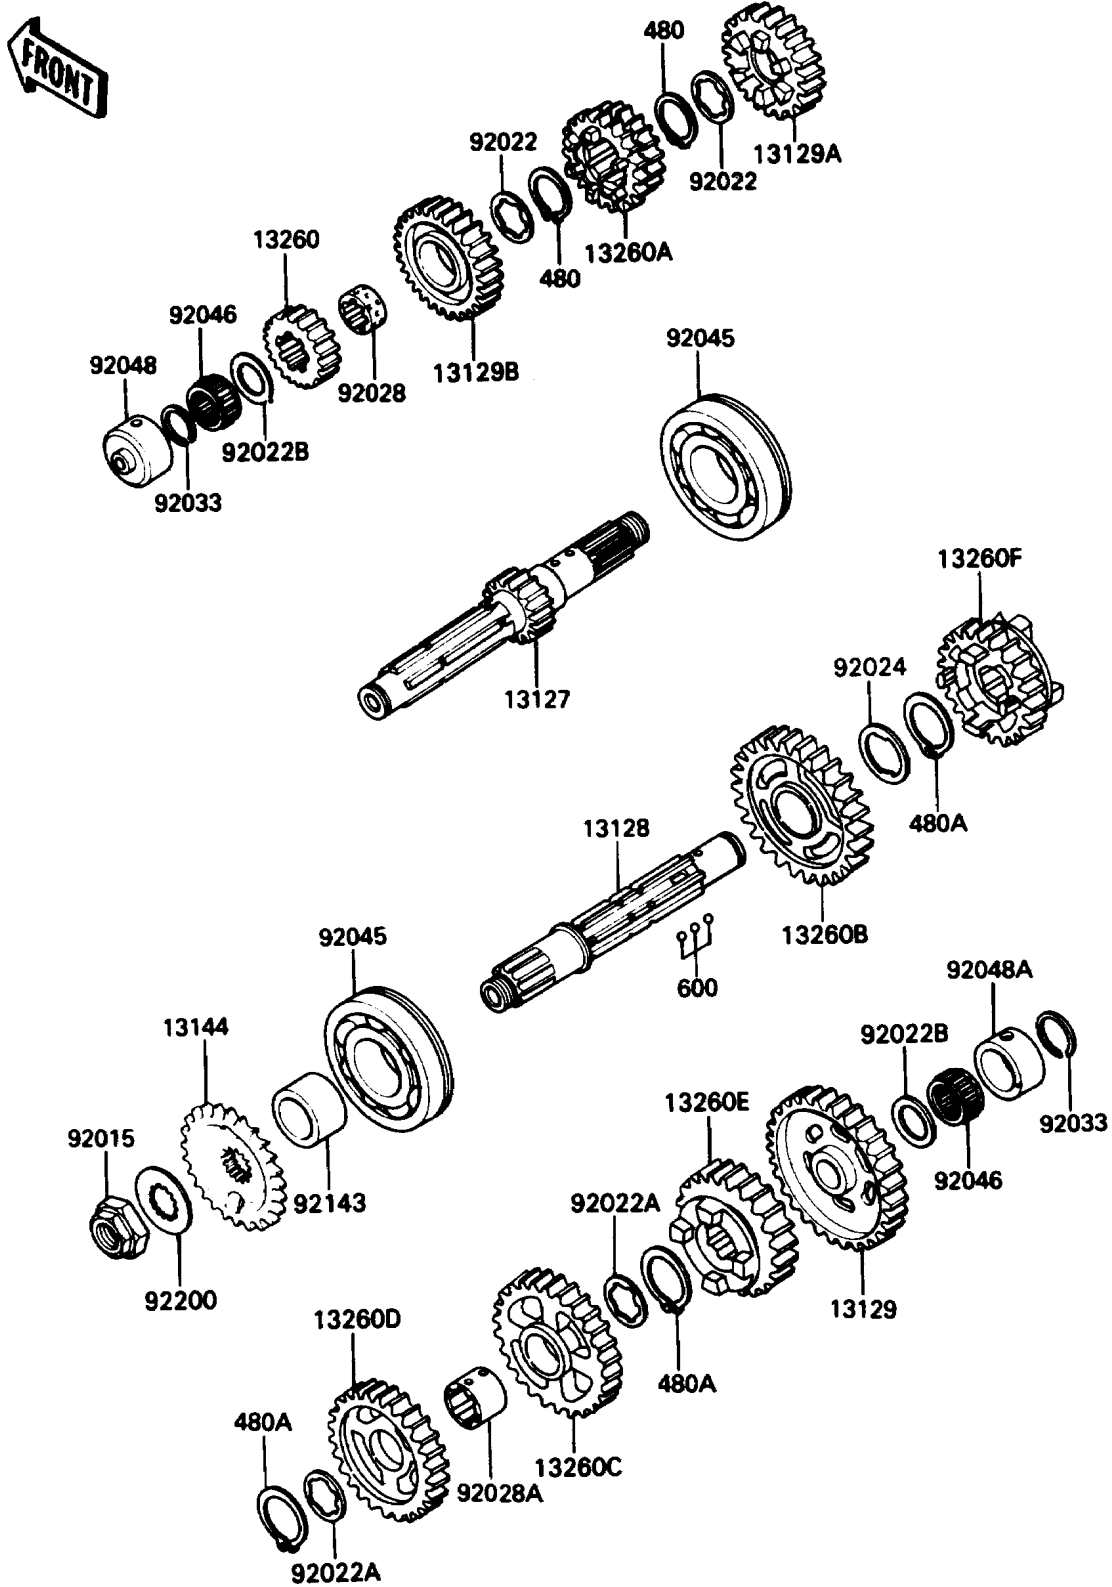

1992 Ninja® ZX™ -11 PARTS DIAGRAM

Transmission

E1361

1992 Ninja® ZX™ -11 PARTS LIST

Transmission

ITEM NAME	PART NUMBER	QUANTITY
SHAFT-TRANSMISSION INPUT,15T (Ref # 13127)	13127-1196	1
SHAFT-TRANSMISSION OUTPUT (Ref # 13128)	13128-1174	1
GEAR,OUTPUT LOW,42T (Ref # 13129)	13129-1534	1
GEAR,INPUT 5TH,26T (Ref # 13129A)	13129-1665	1
GEAR,INPUT TOP,28T (Ref # 13129B)	13129-1666	1
SPROCKET-OUTPUT,17T (Ref # 13144)	13144-1162	1
GEAR,INPUT 2ND,19T (Ref # 13260)	13260-1120	1
GEAR,INPUT 3RD&4TH,22T&24T (Ref # 13260A)	13260-1121	1
GEAR,OUTPUT 2ND,38T (Ref # 13260B)	13260-1137	1
GEAR,OUTPUT 3RD,35T (Ref # 13260C)	13260-1138	1
GEAR,OUTPUT 4TH,32T (Ref # 13260D)	13260-1139	1
GEAR,OUTPUT 5TH,30T (Ref # 13260E)	13260-1201	1
GEAR,OUTPUT TOP,29T (Ref # 13260F)	13260-1264	1
NUT,20MM (Ref # 92015)	92015-1210	1
WASHER,TOOTHED,26X35.5X1.5 (Ref # 92022)	92022-1077	2
WASHER,TOOTHED,28X40X1.8 (Ref # 92022A)	92022-1728	2
WASHER,22.3X35X1.6 (Ref # 92022B)	92022-212	2
WASHER,TOOTHED,30.5X38X1 (Ref # 92024)	92024-069	1
BUSHING,TOP GEAR (Ref # 92028)	92028-1124	1
BUSHING,OUTPUT 3RD&4TH (Ref # 92028A)	92028-1363	1
RING-SNAP,20X25.5X1.2 (Ref # 92033)	92033-025	2
BEARING-BALL (Ref # 92045)	92045-1186	2
BEARING-NEEDLE,FWF-223014 (Ref # 92046)	92046-031	2
RACE,INPUT SHAFT (Ref # 92048)	92048-1052	1
RACE,30X38X15 (Ref # 92048A)	92048-1053	1
COLLAR (Ref # 92143)	92143-1431	1
WASHER,TOOTHED,23.9X45X1.0 (Ref # 92200)	92200-1234	1
CIRCLIP-TYPE-C,28MM (Ref # 480)	480J2800	2
CIRCLIP (Ref # 480A)	480J2900	3

1992 Ninja® ZX™ -11 PARTS LIST

Transmission

ITEM NAME	PART NUMBER	QUANTITY
BALL-STEEL,5/32" (Ref # 600)	600A0500	3