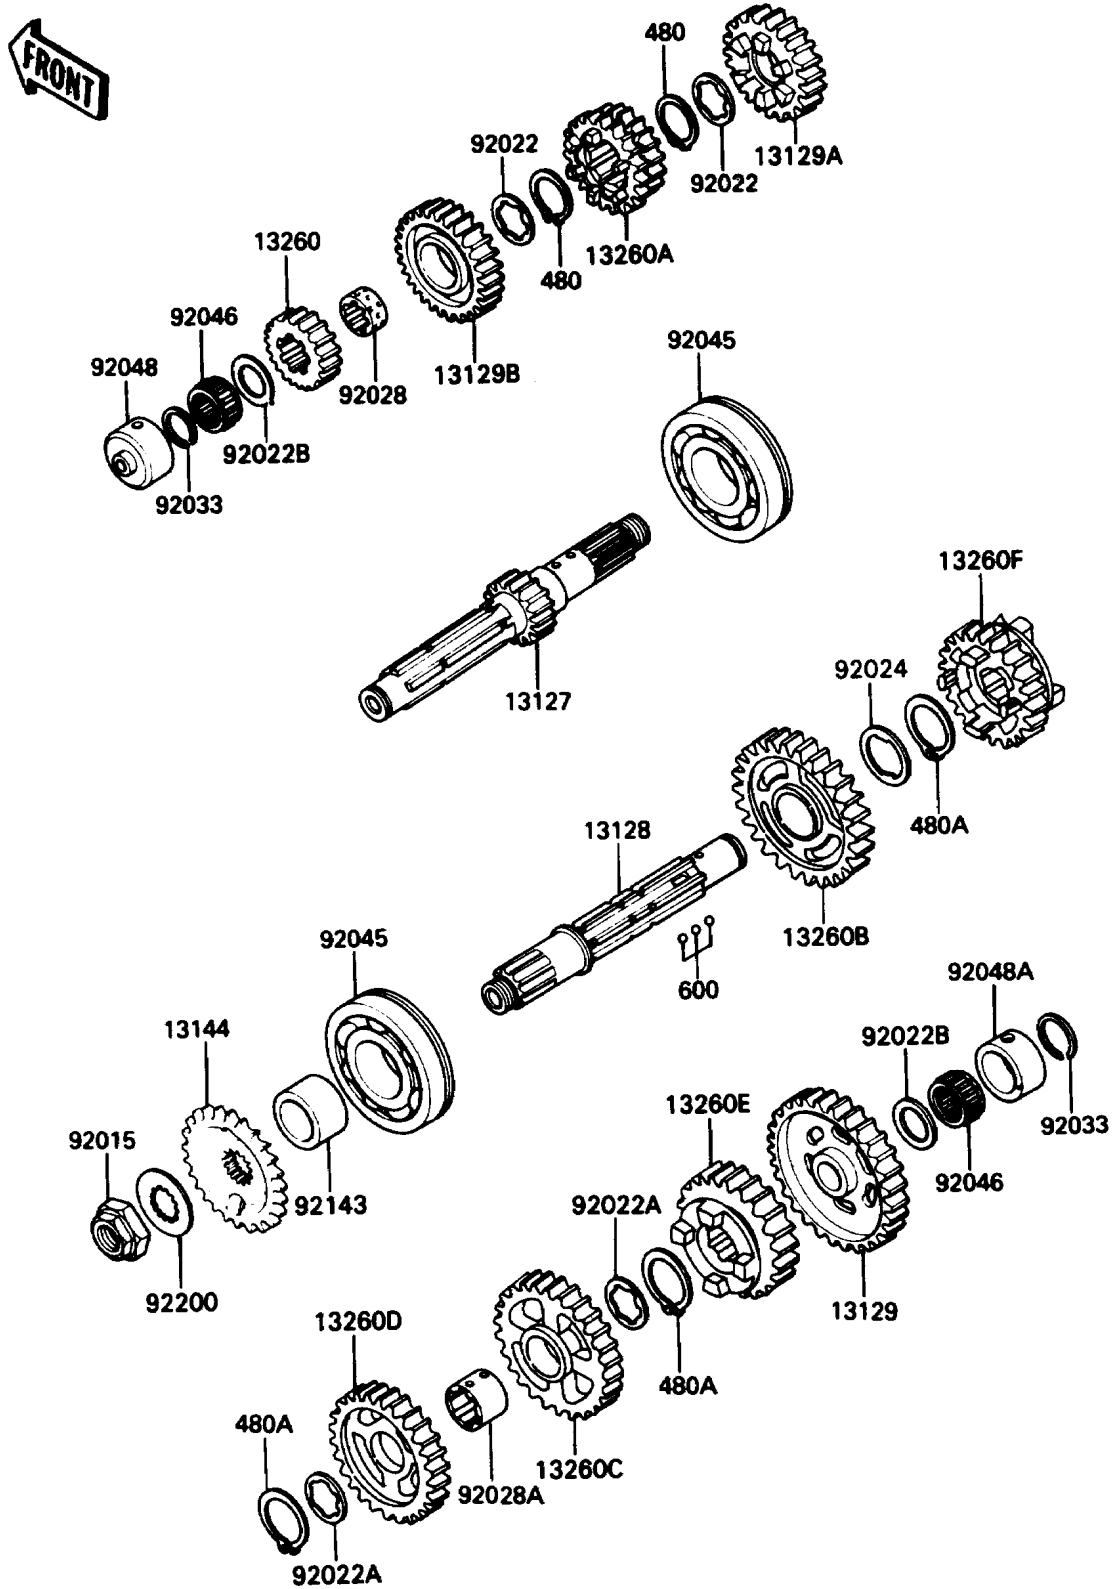

1992 Ninja® ZX™-11 PARTS DIAGRAM

Transmission

E1361

1992 Ninja® ZX™-11 PARTS LIST

Transmission

ITEM NAME	PART NUMBER	QUANTITY
SHAFT-TRANSMISSION INPUT,15T (Ref # 13127)	13127-1196	1
SHAFT-TRANSMISSION OUTPUT (Ref # 13128)	13128-1174	1
GEAR,OUTPUT LOW,42T (Ref # 13129)	13129-1534	1
GEAR,INPUT 5TH,26T (Ref # 13129A)	13129-1665	1
GEAR,INPUT TOP,28T (Ref # 13129B)	13129-1666	1
SPROCKET-OUTPUT,17T (Ref # 13144)	13144-1162	1
GEAR,INPUT 2ND,19T (Ref # 13260)	13260-1120	1
GEAR,INPUT 3RD&4TH,22T&24T (Ref # 13260A)	13260-1121	1
GEAR,OUTPUT 2ND,38T (Ref # 13260B)	13260-1137	1
GEAR,OUTPUT 3RD,35T (Ref # 13260C)	13260-1138	1
GEAR,OUTPUT 4TH,32T (Ref # 13260D)	13260-1139	1
GEAR,OUTPUT 5TH,30T (Ref # 13260E)	13260-1201	1
GEAR,OUTPUT TOP,29T (Ref # 13260F)	13260-1264	1
NUT,20MM (Ref # 92015)	92015-1210	1
WASHER,TOOTHED,26X35.5X1.5 (Ref # 92022)	92022-1077	1
WASHER,TOOTHED,28X40X1.8 (Ref # 92022A)	92022-1728	1
WASHER,22.3X35X1.6 (Ref # 92022B)	92022-212	1
WASHER,TOOTHED,30.5X38X1 (Ref # 92024)	92024-069	1
BUSHING,TOP GEAR (Ref # 92028)	92028-1124	1
BUSHING,OUTPUT 3RD&4TH (Ref # 92028A)	92028-1363	1
RING-SNAP,20X25.5X1.2 (Ref # 92033)	92033-025	1
BEARING-BALL (Ref # 92045)	92045-1186	1
BEARING-NEEDLE,FWF-223014 (Ref # 92046)	92046-031	1
RACE,INPUT SHAFT (Ref # 92048)	92048-1052	1
RACE,30X38X15 (Ref # 92048A)	92048-1053	1
COLLAR (Ref # 92143)	92143-1431	1
WASHER,TOOTHED,23.9X45X1.0 (Ref # 92200)	92200-1234	1
CIRCLIP-TYPE-C,28MM (Ref # 480)	480J2800	1
CIRCLIP (Ref # 480A)	480J2900	1

1992 Ninja® ZX™-11 PARTS LIST

Transmission

ITEM NAME	PART NUMBER	QUANTITY
BALL-STEEL,5/32" (Ref # 600)	600A0500	1