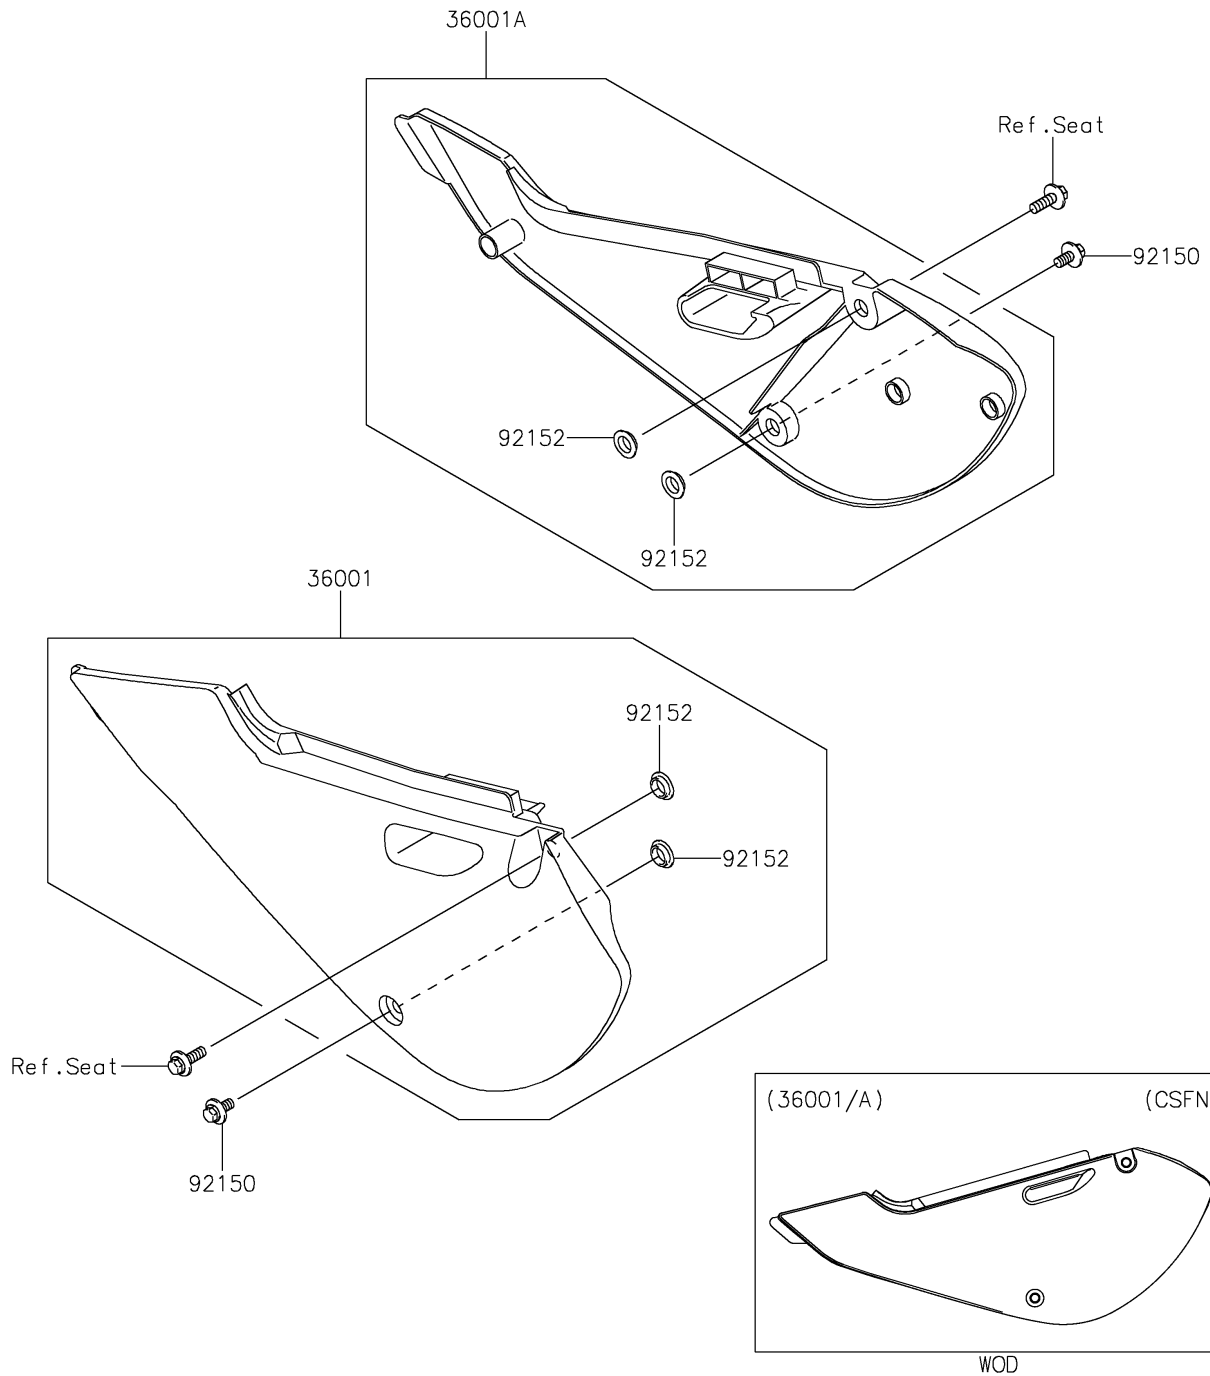

2021 KX™ 65 PARTS DIAGRAM

Side Covers

F2611

2021 KX™ 65 PARTS LIST

Side Covers

ITEM NAME	PART NUMBER	QUANTITY
COVER-SIDE,LH,L.GREEN (Ref # 36001)	36001-1639-290	1
COVER-SIDE,RH,L.GREEN (Ref # 36001A)	36001-1667-290	1
BOLT,6X14 (Ref # 92150)	92150-1340	2
COLLAR,8.8X11.2X4 (Ref # 92152)	92152-0909	4