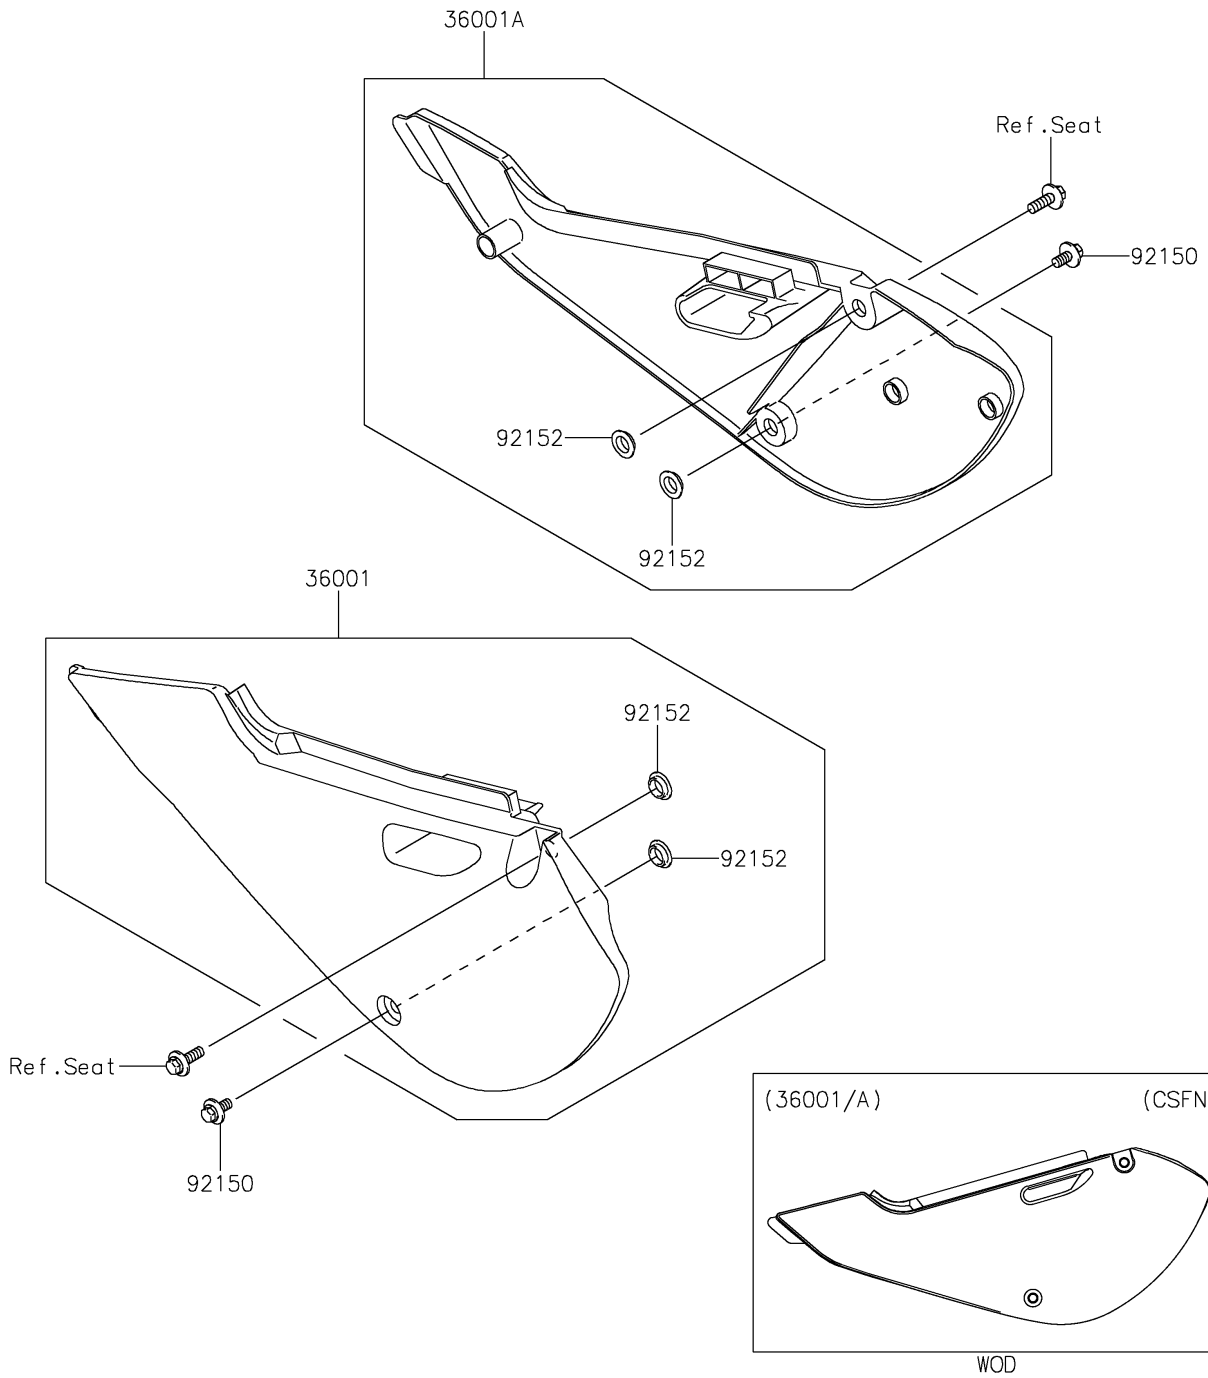

2021 KX™ 65 PARTS DIAGRAM

Side Covers

F2611

2021 KX™ 65 PARTS LIST

Side Covers

| ITEM NAME | PART NUMBER | QUANTITY |
|--------------------------------------|----------------|----------|
| COVER-SIDE,LH,L.GREEN (Ref # 36001) | 36001-1639-290 | 1 |
| COVER-SIDE,RH,L.GREEN (Ref # 36001A) | 36001-1667-290 | 1 |
| BOLT,6X14 (Ref # 92150) | 92150-1340 | 2 |
| COLLAR,8.8X11.2X4 (Ref # 92152) | 92152-0909 | 4 |