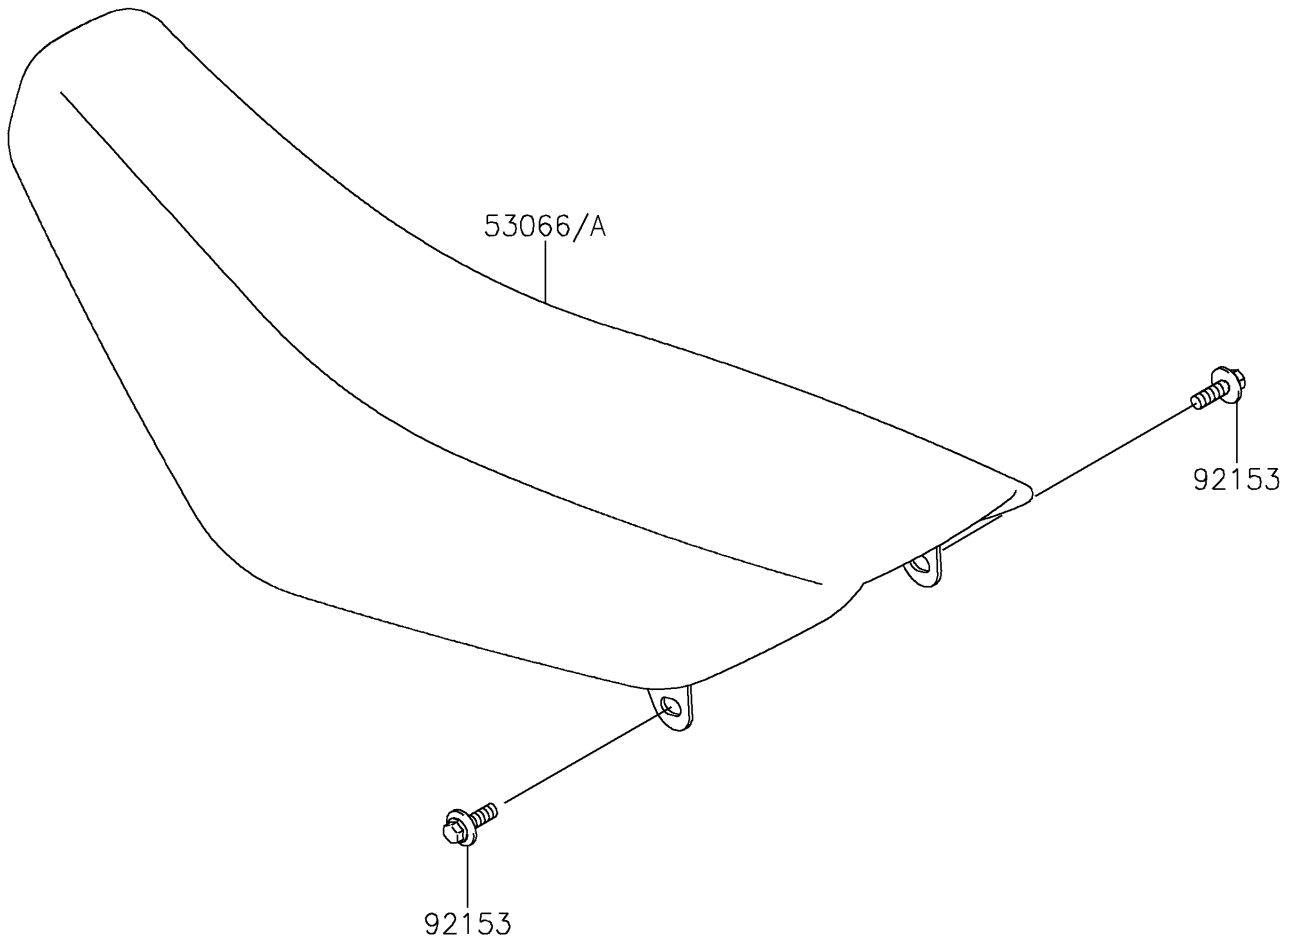

2024 KX™65 PARTS DIAGRAM

Seat

F2510

2024 KX™65 PARTS LIST

Seat

ITEM NAME	PART NUMBER	QUANTITY
SEAT-ASSY,N.L.GREEN+BLK/WHT (Ref # 53066)	53066-0729-49F	1
SEAT-ASSY,N.L.GREEN+GRN/BLK (Ref # 53066A)	53066-0729-73L	1
BOLT,6X20 (Ref # 92153)	92153-0502	2