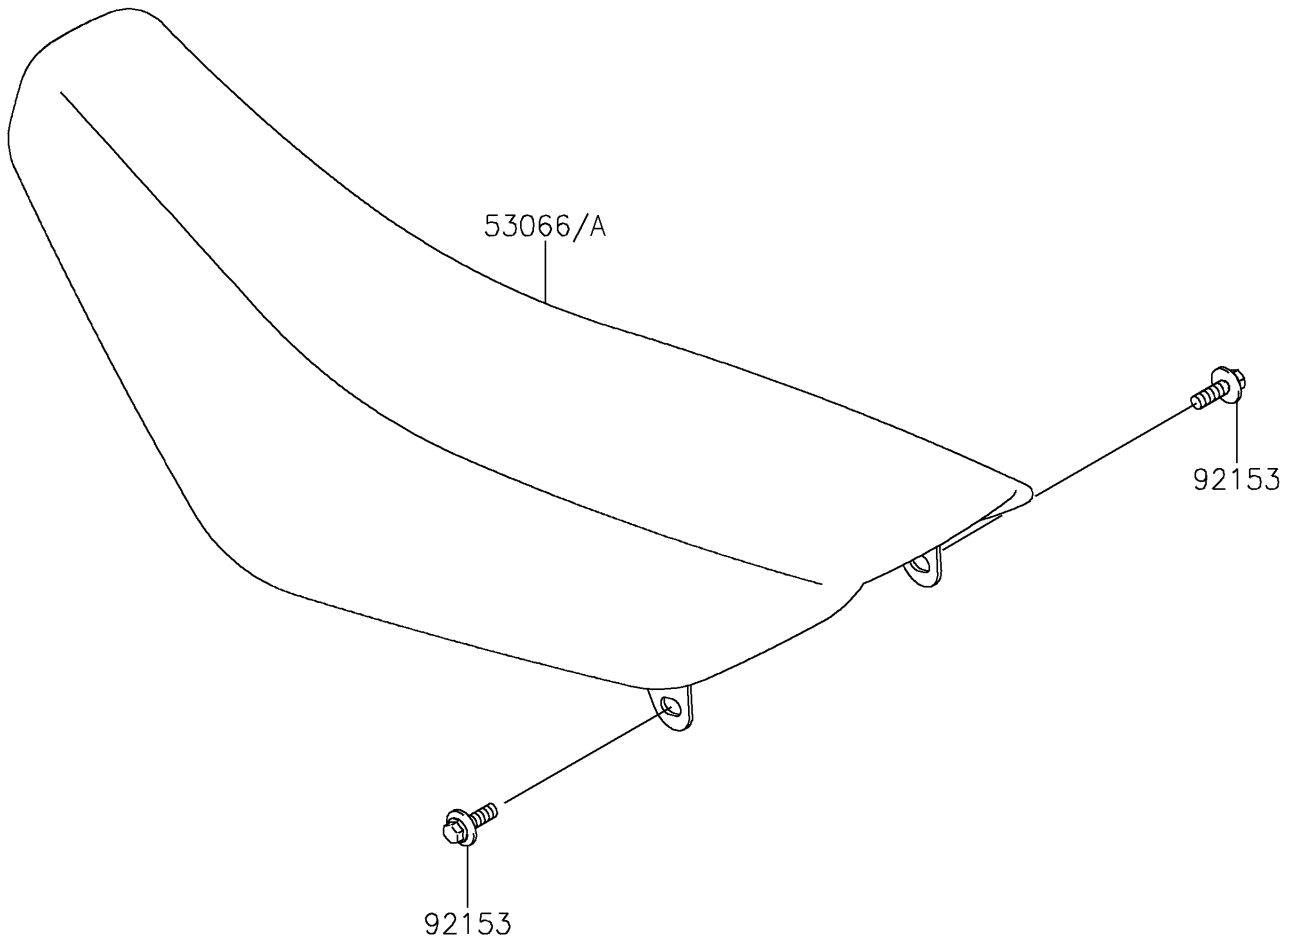

2021 KX™ 65 PARTS DIAGRAM

Seat

F2510

2021 KX™ 65 PARTS LIST

Seat

ITEM NAME	PART NUMBER	QUANTITY
SEAT-ASSY,N.L.GREEN+BLK/WHT (Ref # 53066)	53066-0729-49F	1
BOLT,6X20 (Ref # 92153)	92153-0502	2