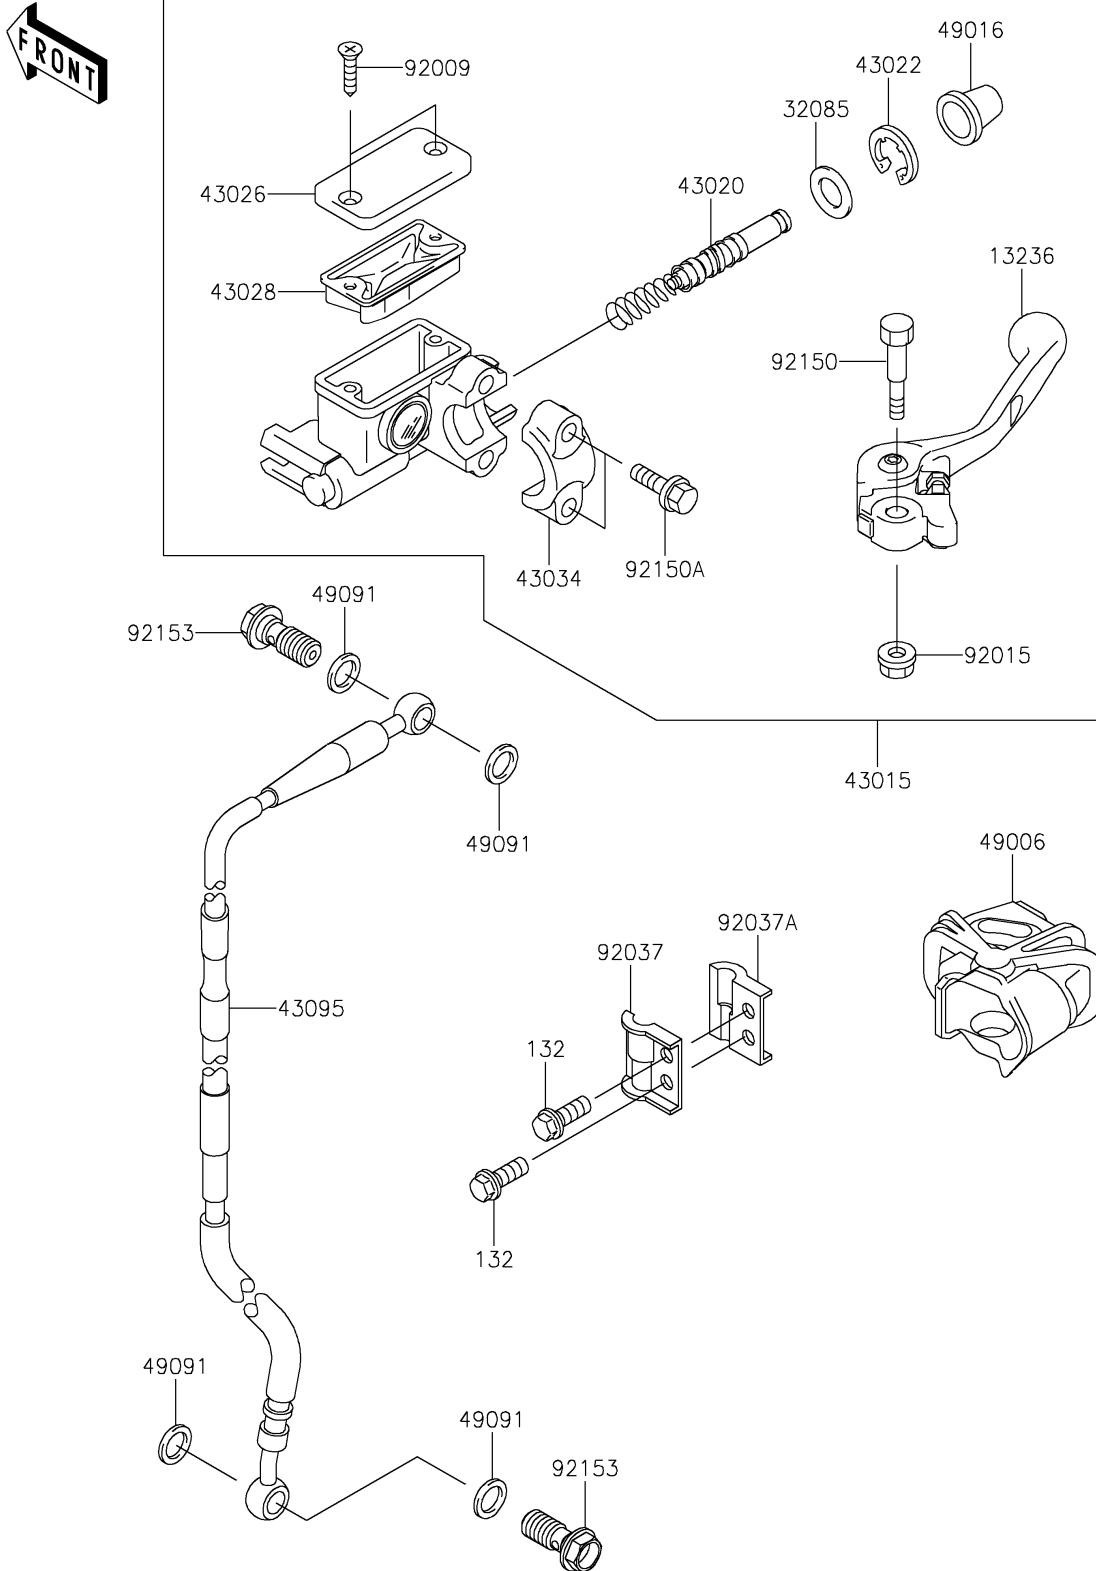

2021 KX™ 65 PARTS DIAGRAM

Front Master Cylinder

F2291

2021 KX™ 65 PARTS LIST

Front Master Cylinder

ITEM NAME	PART NUMBER	QUANTITY
LEVER-COMP,FRONT BRAKE (Ref # 13236)	13236-0712	1
STOPPER (Ref # 32085)	32085-1508	1
CYLINDER-ASSY-MASTER,FR (Ref # 43015)	43015-0564	1
PISTON-COMP-BRAKE (Ref # 43020)	43020-1121	1
STOPPER-BRAKE,PISTON (Ref # 43022)	43022-1010	1
CAP-BRAKE,MASTER CYLINDER (Ref # 43026)	43026-0020	1
DIAPHRAGM (Ref # 43028)	43028-1067	1
HOLDER-BRAKE (Ref # 43034)	43034-1110	1
HOSE-BRAKE,FR (Ref # 43095)	43095-0672	1
BOOT,FRONT BRAKE LEVER (Ref # 49006)	49006-0078	1
COVER-SEAL,MASTER CYLINDER (Ref # 49016)	49016-1044	1
WASHER-SEAL,10.1X14.5X1.5 (Ref # 49091)	49091-0001	4
SCREW (Ref # 92009)	92009-1795	2
NUT,FLANGED,6MM (Ref # 92015)	92015-1528	1
CLAMP,BRAKE HOSE,OUTSIDE (Ref # 92037)	92037-1362	1
CLAMP,BRAKE HOSE,INSIDE (Ref # 92037A)	92037-1363	1
BOLT,LEVER SET (Ref # 92150)	92150-1451	1
BOLT (Ref # 92150A)	92150-1452	2
BOLT,OIL,L=23 (Ref # 92153)	92153-1419	2
BOLT-FLANGED-SMALL,6X16 (Ref # 132)	132BA0616	2