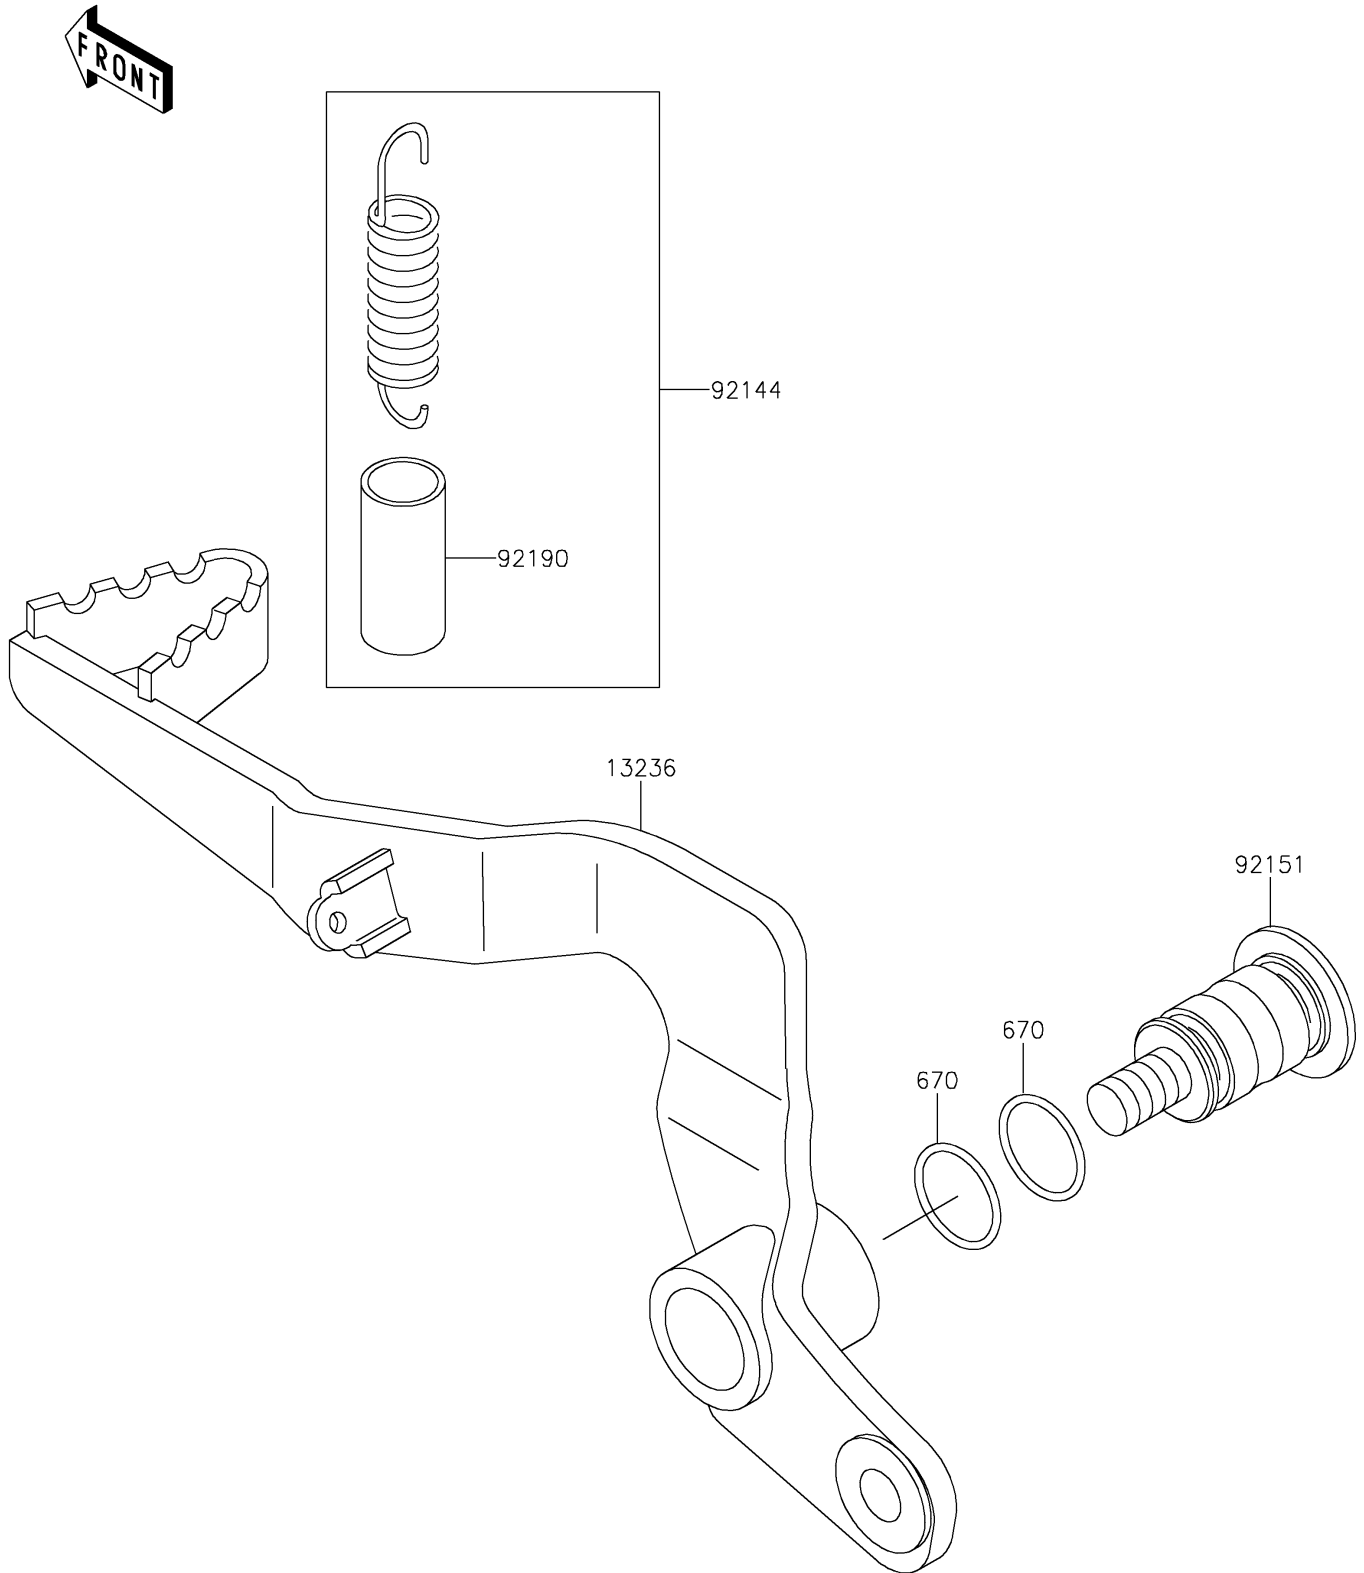

2021 KX™ 65 PARTS DIAGRAM

Brake Pedal

F2260

2021 KX™ 65 PARTS LIST

Brake Pedal

ITEM NAME	PART NUMBER	QUANTITY
LEVER-COMP,BRAKE PEDAL,STEEL (Ref # 13236)	13236-1369	1
SPRING,BRAKE PEDAL RETURN (Ref # 92144)	92144-1752	1
BOLT,BRAKE PEDAL,8MM (Ref # 92151)	92151-1572	1
TUBE,13X16X25 (Ref # 92190)	92190-1488	1
O RING,12MM (Ref # 670)	670B2012	2