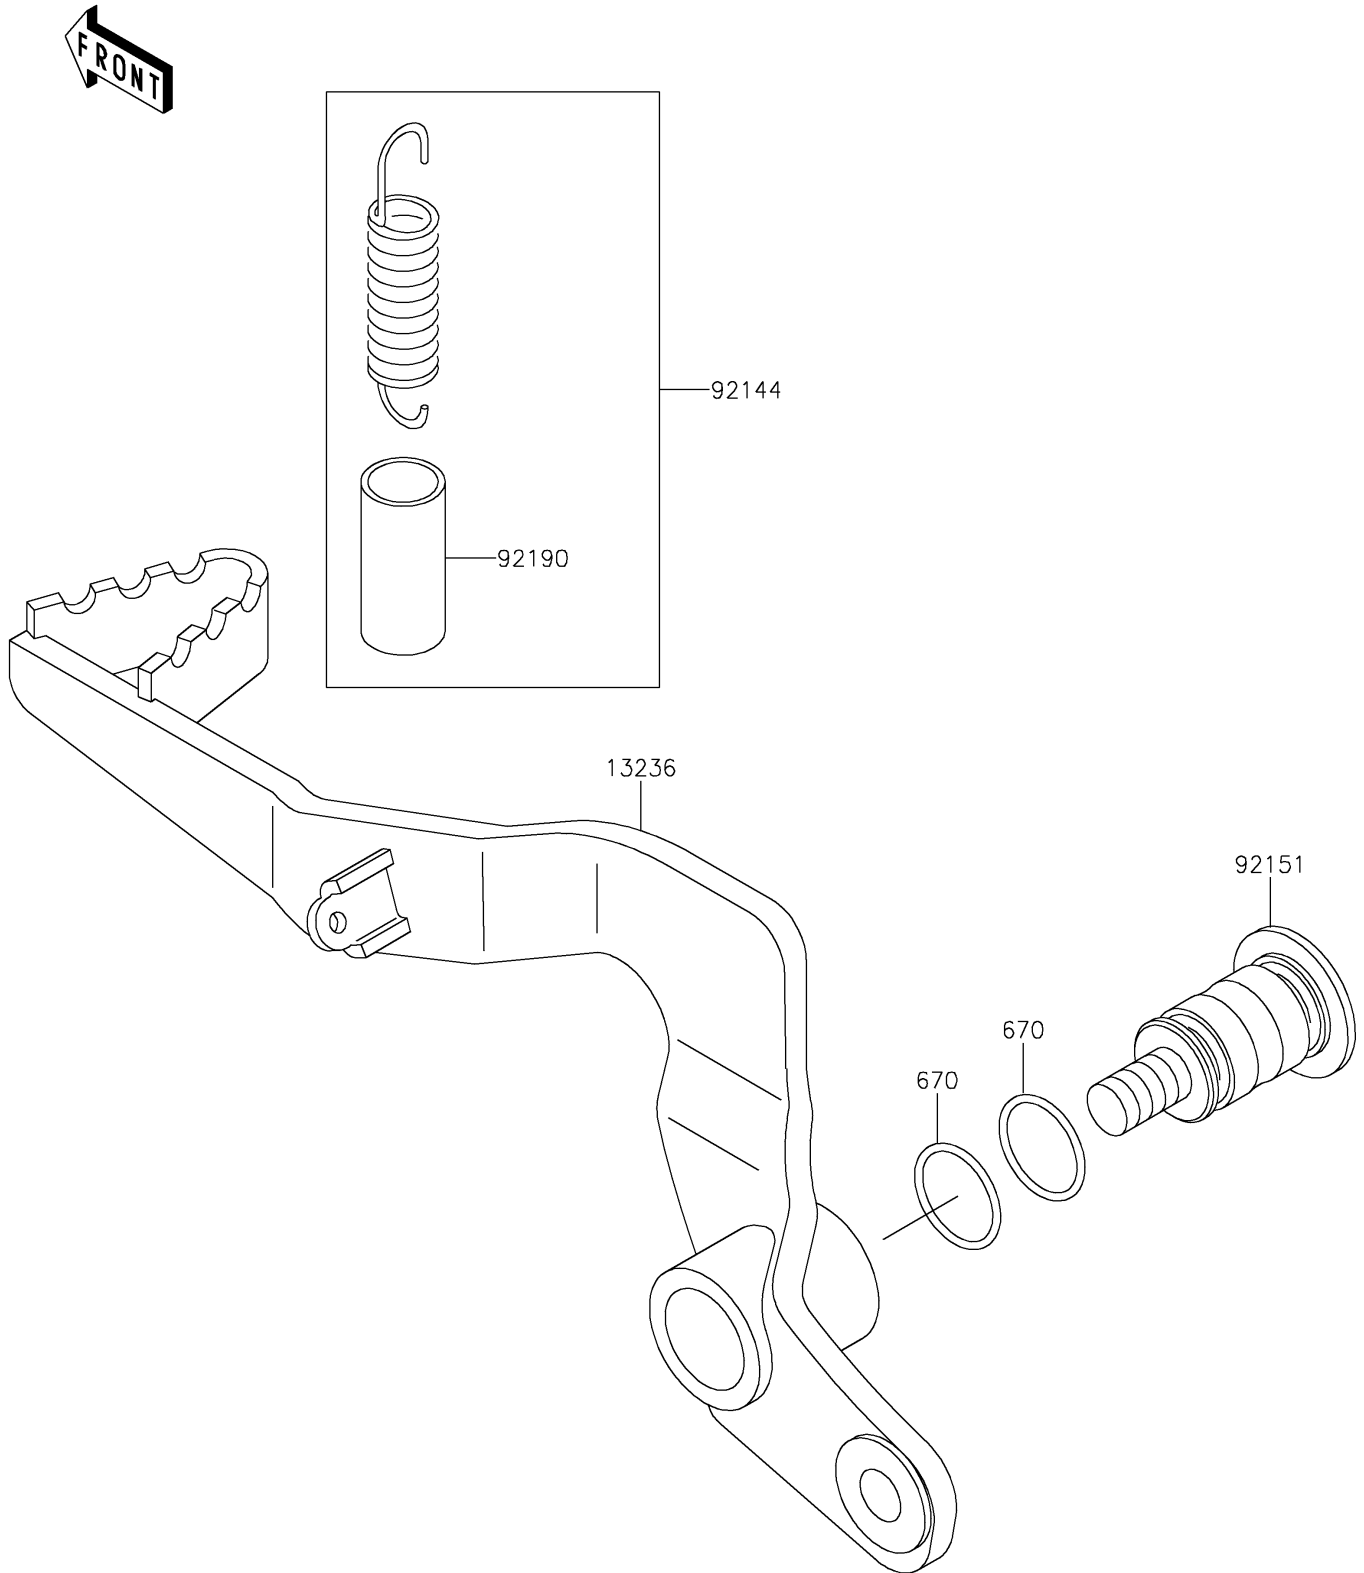

# 2021 KX™ 65 PARTS DIAGRAM

Brake Pedal

F2260

## 2021 KX™ 65 PARTS LIST

### Brake Pedal

| ITEM NAME                                  | PART NUMBER | QUANTITY |
|--|-------------|----------|
| LEVER-COMP,BRAKE PEDAL,STEEL (Ref # 13236) | 13236-1369  | 1        |
| SPRING,BRAKE PEDAL RETURN (Ref # 92144)    | 92144-1752  | 1        |
| BOLT,BRAKE PEDAL,8MM (Ref # 92151)         | 92151-1572  | 1        |
| TUBE,13X16X25 (Ref # 92190)                | 92190-1488  | 1        |
| O RING,12MM (Ref # 670)                    | 670B2012    | 2        |