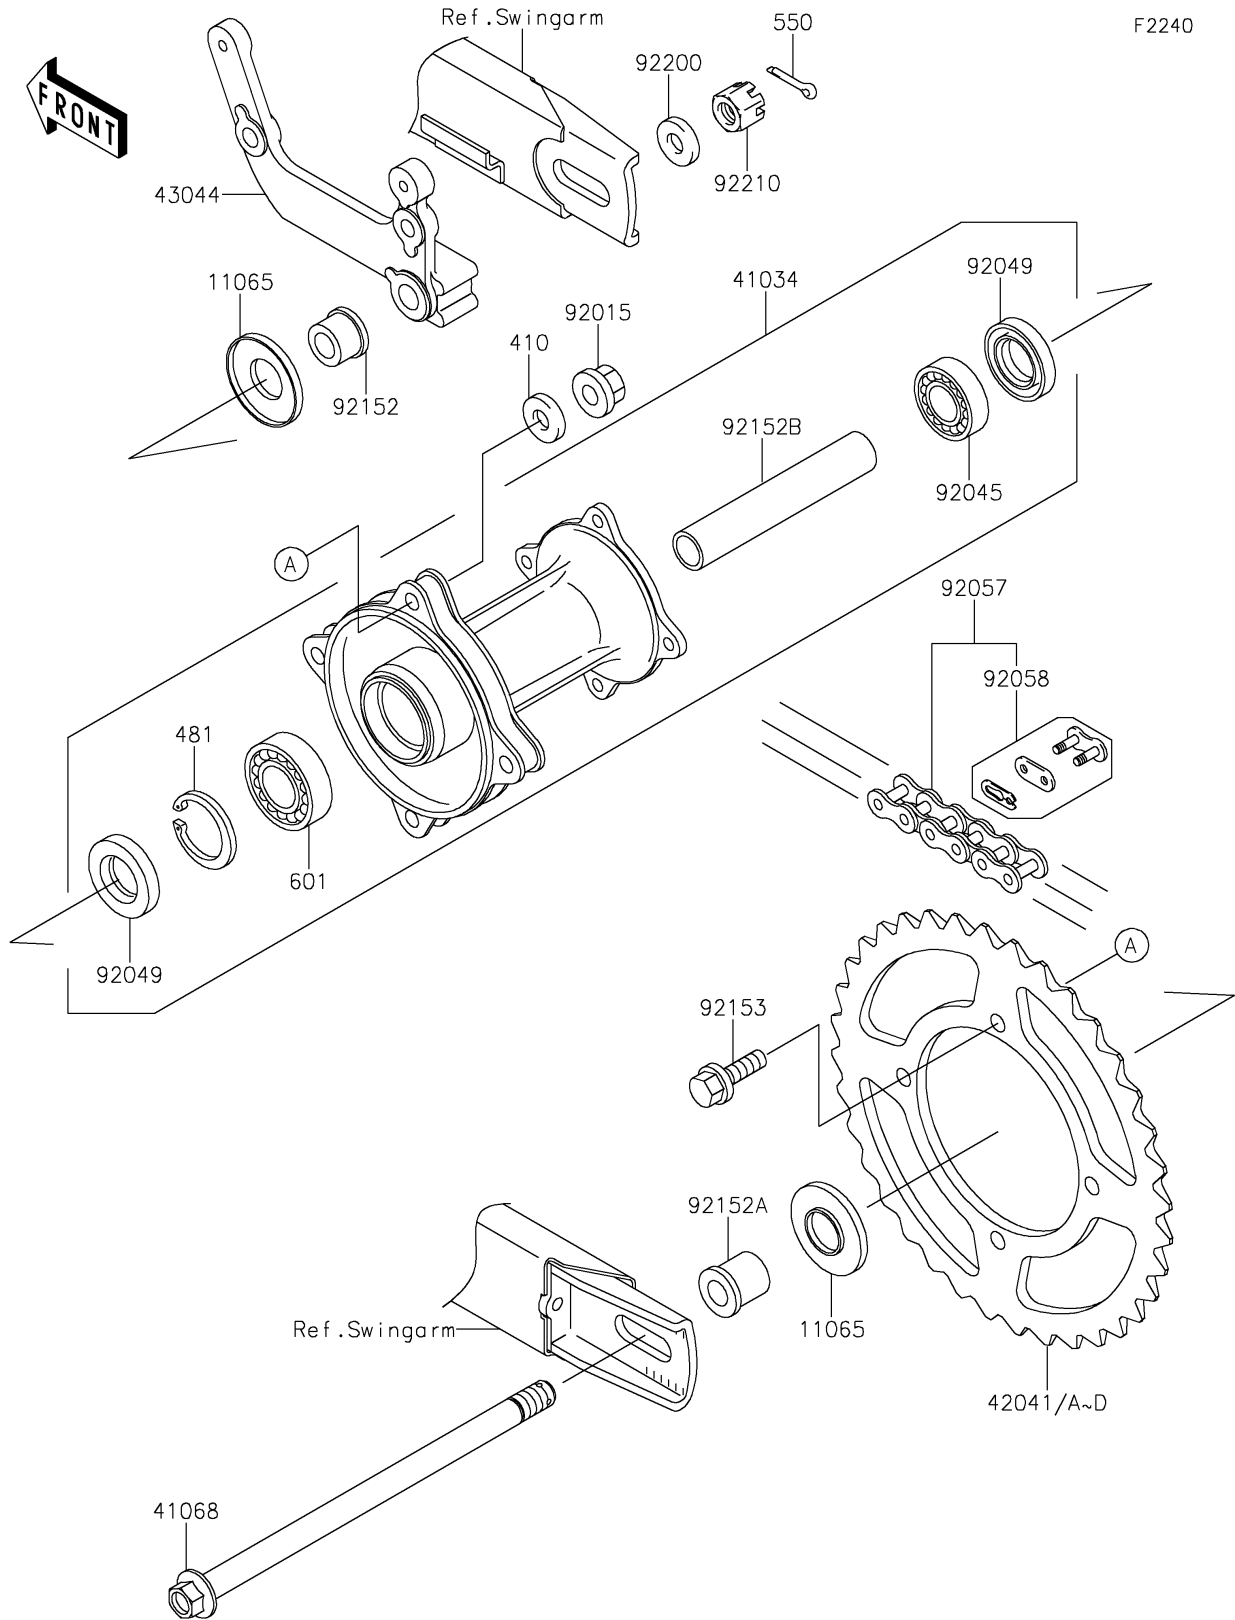

2021 KX™ 65 PARTS DIAGRAM

Rear Hub

2021 KX™ 65 PARTS LIST

Rear Hub

ITEM NAME	PART NUMBER	QUANTITY
CAP (Ref # 11065)	11065-1137	2
DRUM-ASSY,REAR BRAKE (Ref # 41034)	41034-1303	1
AXLE,RR (Ref # 41068)	41068-1419	1
SPROCKET-HUB,45T (Ref # 42041)	42041-1526	1
SPROCKET-HUB,46T (Ref # 42041A)	42041-1527	1
SPROCKET-HUB,47T (Ref # 42041B)	42041-1528	1
SPROCKET-HUB,48T (Ref # 42041C)	42041-1529	1
SPROCKET-HUB,49T (Ref # 42041D)	42041-1549	1
HOLDER-COMP-CALIPER,RR (Ref # 43044)	43044-1127	1
NUT,8MM (Ref # 92015)	92015-1432	4
BEARING-BALL,TMB201LLUC3/2A (Ref # 92045)	92045-1062	1
SEAL-OIL,TC20376.5 (Ref # 92049)	92049-1257	2
CHAIN,DRIVE,DID420BKX110L (Ref # 92057)	92057-0857	1
JOINT-CHAIN (Ref # 92058)	92058-0080	1
COLLAR,AXLE,L=15.5 (Ref # 92152)	92152-1196	1
COLLAR,RR AXLE,L=22 (Ref # 92152A)	92152-1198	1
COLLAR,RR BRAKE DRUM,L=89 (Ref # 92152B)	92152-1199	1
BOLT,FLANGED,8X28 (Ref # 92153)	92153-1101	4
WASHER,12.3X23X2.3 (Ref # 92200)	92200-1004	1
NUT,12MM (Ref # 92210)	92210-7501	1
WASHER-PLAIN-SMALL,8MM (Ref # 410)	410AA0800	4
CIRCLIP-TYPE-C,37MM (Ref # 481)	481J3700	1
PIN-COTTER,3.0X25 (Ref # 550)	550AA3025	1
BEARING-BALL,#6301UUC3 (Ref # 601)	601B6301UU	1