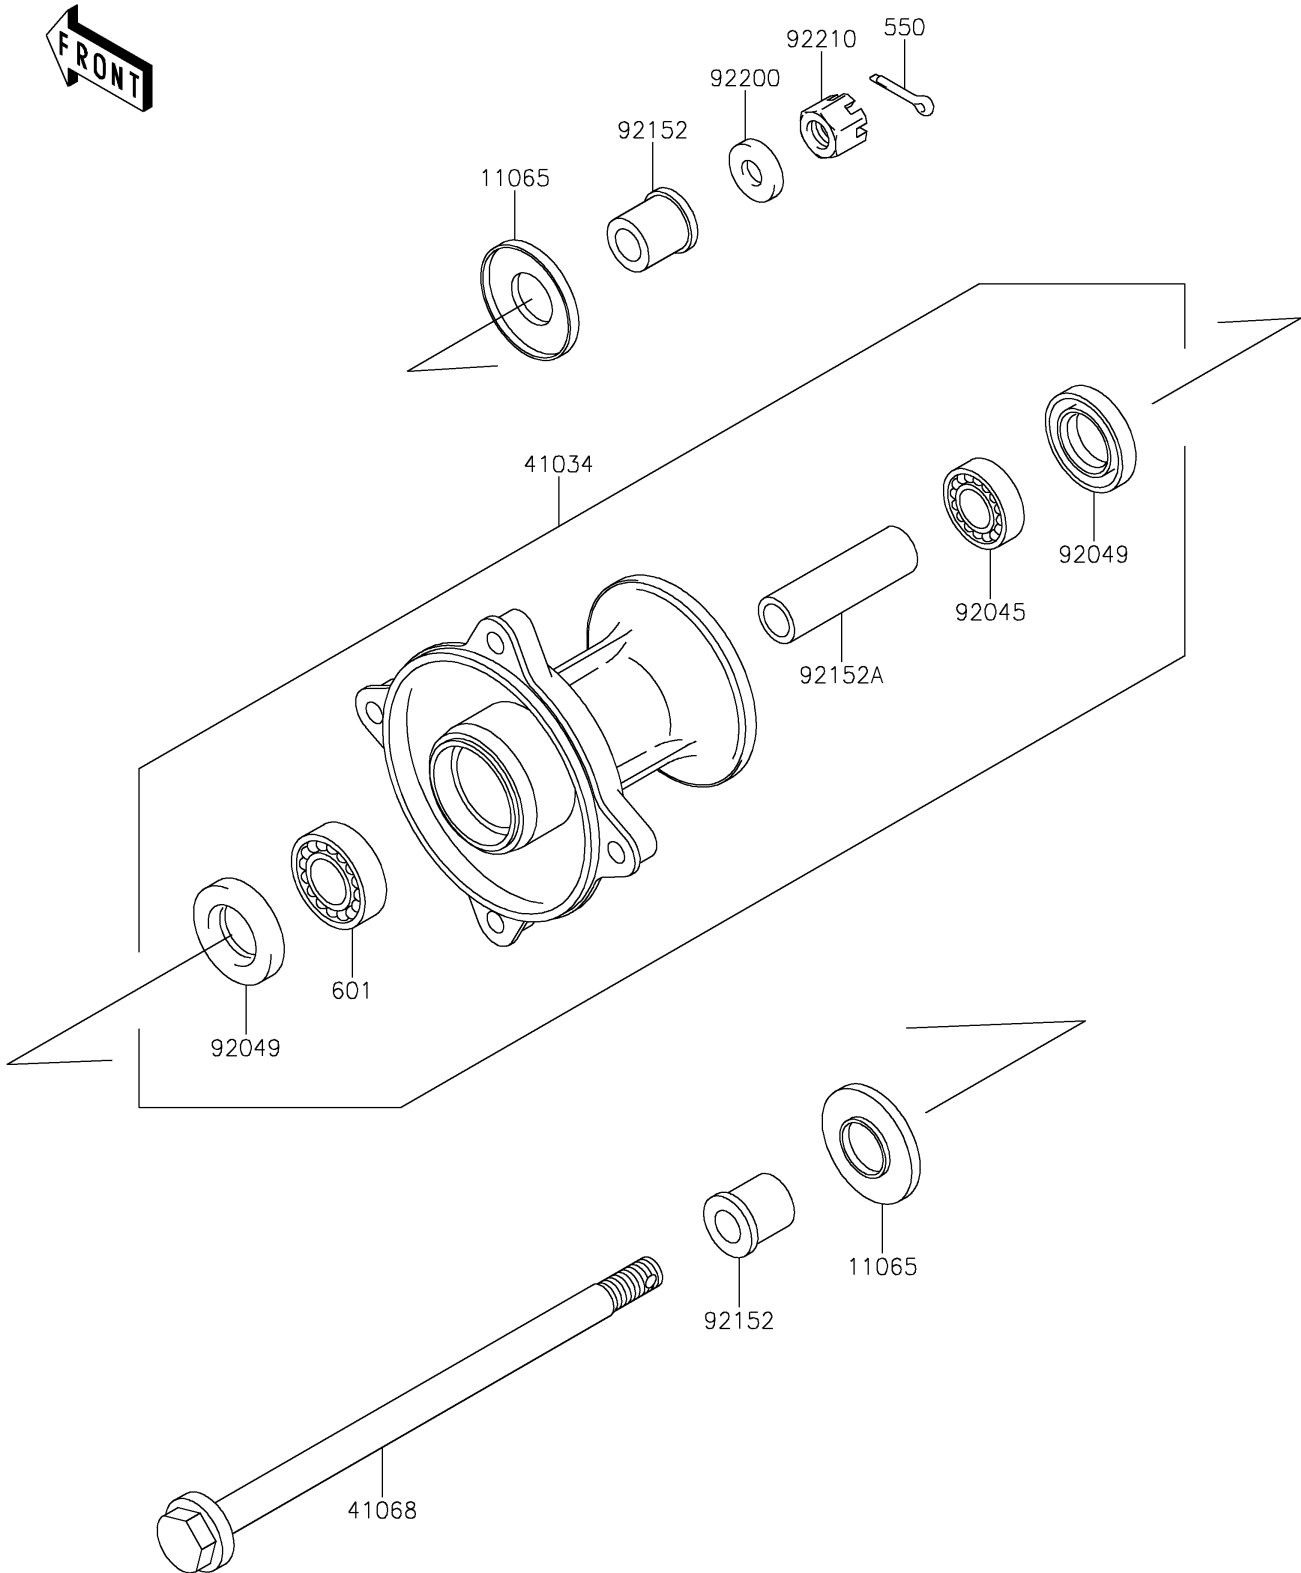

2021 KX™ 65 PARTS DIAGRAM

Front Hub

F2230

2021 KX™ 65 PARTS LIST

Front Hub

| ITEM NAME | PART NUMBER | QUANTITY |
|---|-------------|----------|
| CAP (Ref # 11065) | 11065-1137 | 2 |
| DRUM-ASSY,FRONT BRAKE (Ref # 41034) | 41034-1302 | 1 |
| AXLE,FR (Ref # 41068) | 41068-1418 | 1 |
| BEARING-BALL,TMB201LLUC3/2A (Ref # 92045) | 92045-1062 | 1 |
| SEAL-OIL,TC20376.5 (Ref # 92049) | 92049-1257 | 2 |
| COLLAR,AXLE,L=15.5 (Ref # 92152) | 92152-1196 | 2 |
| COLLAR,FR BRAKE DRUM,L=59 (Ref # 92152A) | 92152-1197 | 1 |
| WASHER,12.3X23X2.3 (Ref # 92200) | 92200-1004 | 1 |
| NUT,12MM (Ref # 92210) | 92210-7501 | 1 |
| PIN-COTTER,3.0X25 (Ref # 550) | 550AA3025 | 1 |
| BEARING-BALL,#6301UUC3 (Ref # 601) | 601B6301UU | 1 |