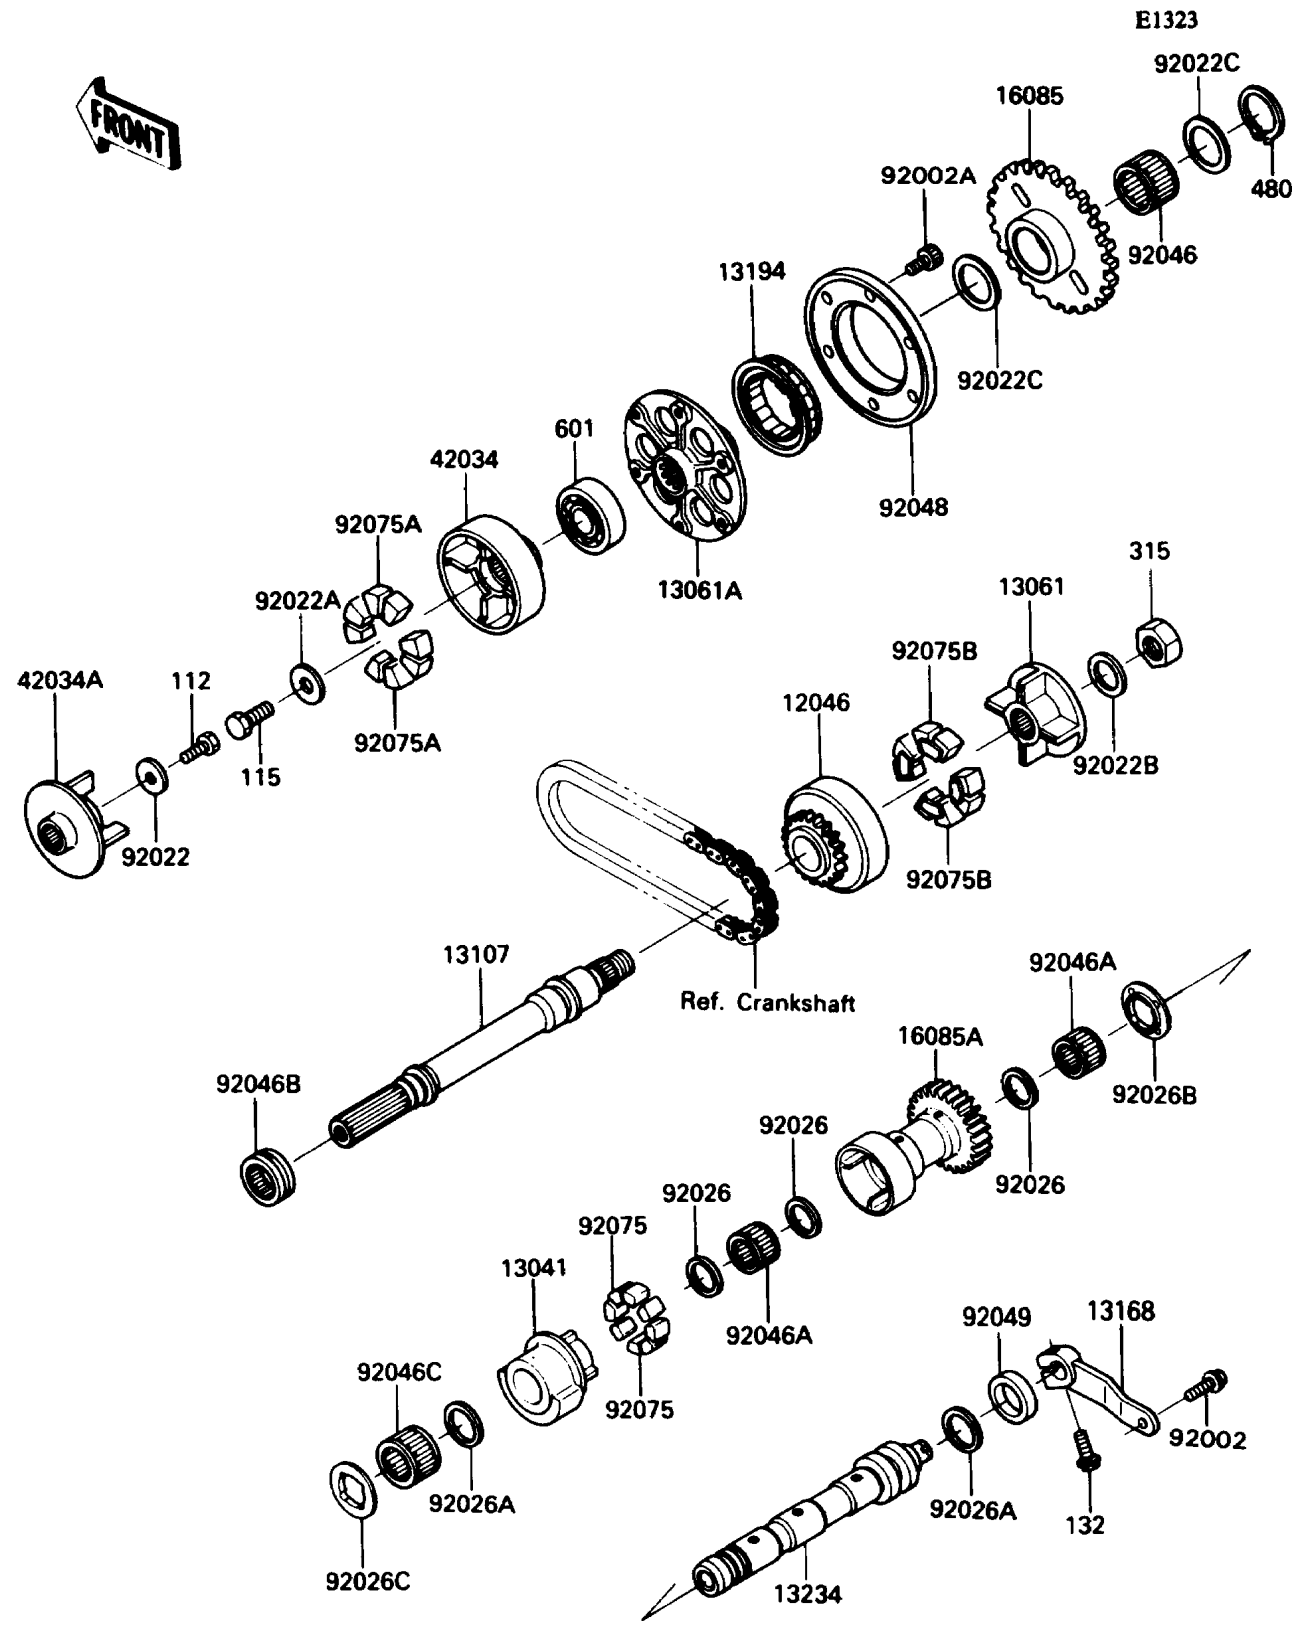

1992 Ninja® ZX™ -11 PARTS DIAGRAM

Balancer

1992 Ninja® ZX™ -11 PARTS LIST

Balancer

ITEM NAME	PART NUMBER	QUANTITY
SPROCKET,GENERATOR (Ref # 12046)	12046-1083	1
BALANCER (Ref # 13041)	13041-1092	1
BOSS,SPROCKET (Ref # 13061)	13061-1183	1
BOSS (Ref # 13061A)	13061-1264	1
SHAFT (Ref # 13107)	13107-1108	1
LEVER,BALANCER (Ref # 13168)	13168-1236	1
CLUTCH-ONEWAY (Ref # 13194)	13194-1086	1
SHAFT-COMP,BALANCER (Ref # 13234)	13234-1072	1
GEAR,ONEWAY CLUTCH (Ref # 16085)	16085-1173	1
GEAR,BALANCER (Ref # 16085A)	16085-1223	1
COUPLING (Ref # 42034)	42034-1055	1
COUPLING (Ref # 42034A)	42034-1056	1
BOLT,6X16 (Ref # 92002)	92002-1439	1
BOLT,SOCKET,6X12 (Ref # 92002A)	92002-1796	6
WASHER,6X19.5X2 (Ref # 92022)	92022-1517	1
WASHER,8X22X3 (Ref # 92022A)	92022-1518	1
WASHER,16X26X2 (Ref # 92022B)	92022-1519	1
WASHER,25.3X32X0.5 (Ref # 92022C)	92022-225	2
SPACER,21.3X24.3X1.5 (Ref # 92026)	92026-1213	3
SPACER,21.3X26X1 (Ref # 92026A)	92026-1223	2
SPACER (Ref # 92026B)	92026-1265	1
SPACER (Ref # 92026C)	92026-1271	1
BEARING-NEEDLE,K253020S (Ref # 92046)	92046-1022	1
BEARING-NEEDLE,K21X25X17V2 (Ref # 92046A)	92046-1105	2
BEARING-NEEDLE,RNA4903 (Ref # 92046B)	92046-1109	1
BEARING-NEEDLE (Ref # 92046C)	92046-1155	1
RACE,ONEWAY CLUTCH (Ref # 92048)	92048-1068	1
SEAL-OIL,S192705 (Ref # 92049)	92049-1174	1
DAMPER,BALANCER (Ref # 92075)	92075-1709	8

1992 Ninja® ZX™ -11 PARTS LIST

Balancer

ITEM NAME	PART NUMBER	QUANTITY
DAMPER,COUPLING (Ref # 92075A)	92075-1790	4
DAMPER,COUPLING (Ref # 92075B)	92075-1810	4
BOLT-UPSET (Ref # 112)	112G0616	1
BOLT-SMALL-UPSET (Ref # 115)	115G0820	1
BOLT-FLANGED-SMALL (Ref # 132)	132J0620	1
NUT-HEX-FINE (Ref # 315)	315G1600	1
CIRCLIP-TYPE-C,25MM (Ref # 480)	480J2500	1
BEARING-BALL,#6203 (Ref # 601)	601A6203	1