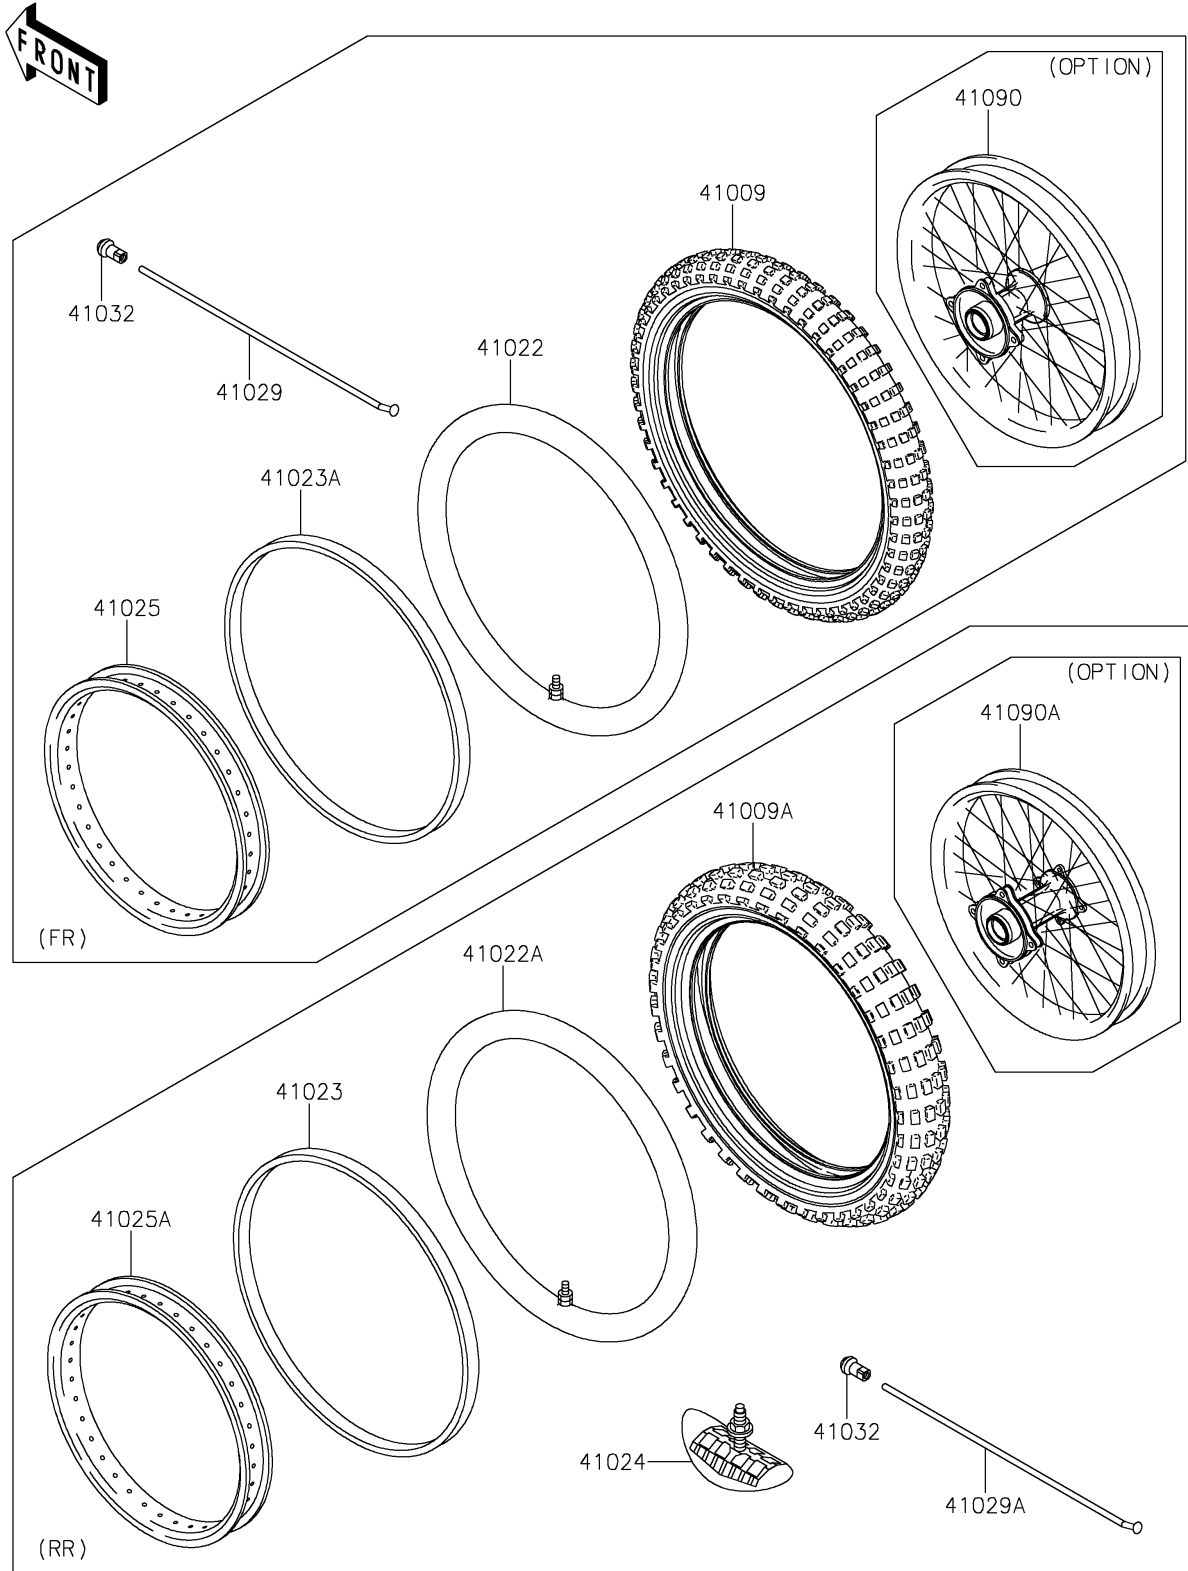

# 2021 KX™ 65 PARTS DIAGRAM

Wheels/Tires

F2210

## 2021 KX™ 65 PARTS LIST

### Wheels/Tires

ITEM NAME	PART NUMBER	QUANTITY
TIRE,FR,60/100-14 30M,D756F(D) (Ref # 41009)	41009-0105	1
TIRE,RR,80/100-12 41M,D756F(D) (Ref # 41009A)	41009-0106	1
TUBE-TIRE,60/100-14(D) (Ref # 41022)	41022-1114	1
TUBE-TIRE,80/100-12(D) (Ref # 41022A)	41022-1115	1
BAND-RIM,80/100-12(D) (Ref # 41023)	41023-1066	1
BAND-RIM,80/100-14(D) (Ref # 41023A)	41023-1068	1
STOPPER-RIM,1.60-M(DUNLOP) (Ref # 41024)	41024-010	1
RIM,FR,1.40X14,BLACK (Ref # 41025)	41025-0129-WC	1
RIM,RR,1.60X12,BLACK (Ref # 41025A)	41025-0130-WC	1
SPOKE-INNER,FR,150MMX159D (Ref # 41029)	41029-1302	28
SPOKE-INNER,RR,125.5MMX167D (Ref # 41029A)	41029-1303	28
NIPPLE-SPOKE (Ref # 41032)	41032-1055	56
WHEEL,FR,1.40X14,BLACK (Ref # 41090)	41090-0099-WC	1
WHEEL,RR,1.60X12,BLACK (Ref # 41090A)	41090-0100-WC	1