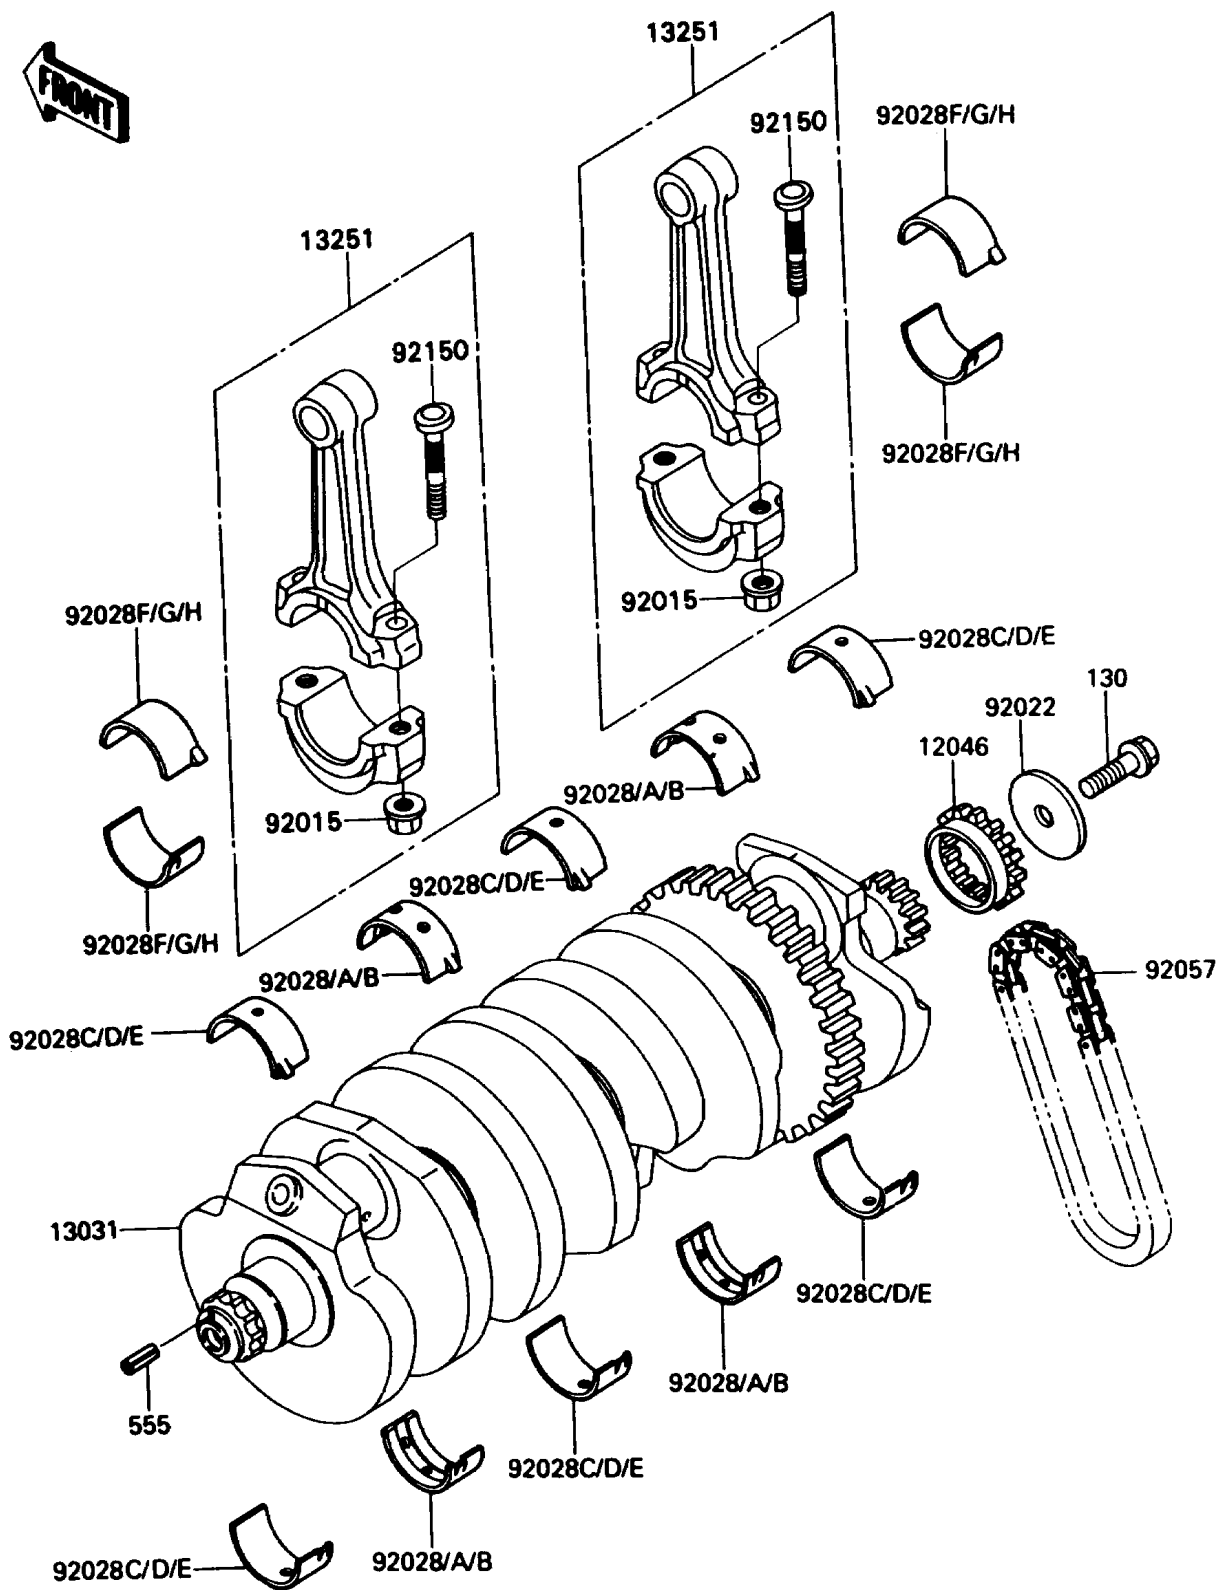

1992 Ninja® ZX™ -11 PARTS DIAGRAM

Crankshaft

E1321

1992 Ninja® ZX™ -11 PARTS LIST

Crankshaft

ITEM NAME	PART NUMBER	QUANTITY
SPROCKET,21T (Ref # 12046)	12046-1084	1
CRANKSHAFT-COMP (Ref # 13031)	13031-1333	1
ROD-ASSY-CONNECTING,K (Ref # 13251)	13251-1091-KK	4
NUT,CONNECTING ROD (Ref # 92015)	92015-1559	8
WASHER,8.5X36X4 (Ref # 92022)	92022-1633	1
BUSHING,CRANKSHAFT,BLUE (Ref # 92028)	92028-1100	AR
BUSHING,CRANKSHAFT,BLACK (Ref # 92028A)	92028-1101	AR
BUSHING,CRANKSHAFT,BROWN (Ref # 92028B)	92028-1102	AR
BUSHING,CRANKSHAFT,BLUE (Ref # 92028C)	92028-1272	AR
BUSHING,CRANKSHAFT,BLACK (Ref # 92028D)	92028-1273	AR
BUSHING,CRANKSHAFT,BROWN (Ref # 92028E)	92028-1274	AR
BUSHING,CONNECTING ROD,BLACK (Ref # 92028F)	92028-1591	AR
BUSHING,CONNECTING ROD,BLUE (Ref # 92028G)	92028-1592	AR
BUSHING,CONNECTING ROD,WHITE (Ref # 92028H)	92028-1593	AR
CHAIN,GENERATOR (Ref # 92057)	92057-1209	1
BOLT,CONNECTING ROD,9MM (Ref # 92150)	92150-1362	8
BOLT-FLANGED,8X25 (Ref # 130)	130G0825	1
PIN-SPRING (Ref # 555)	555A0410	1