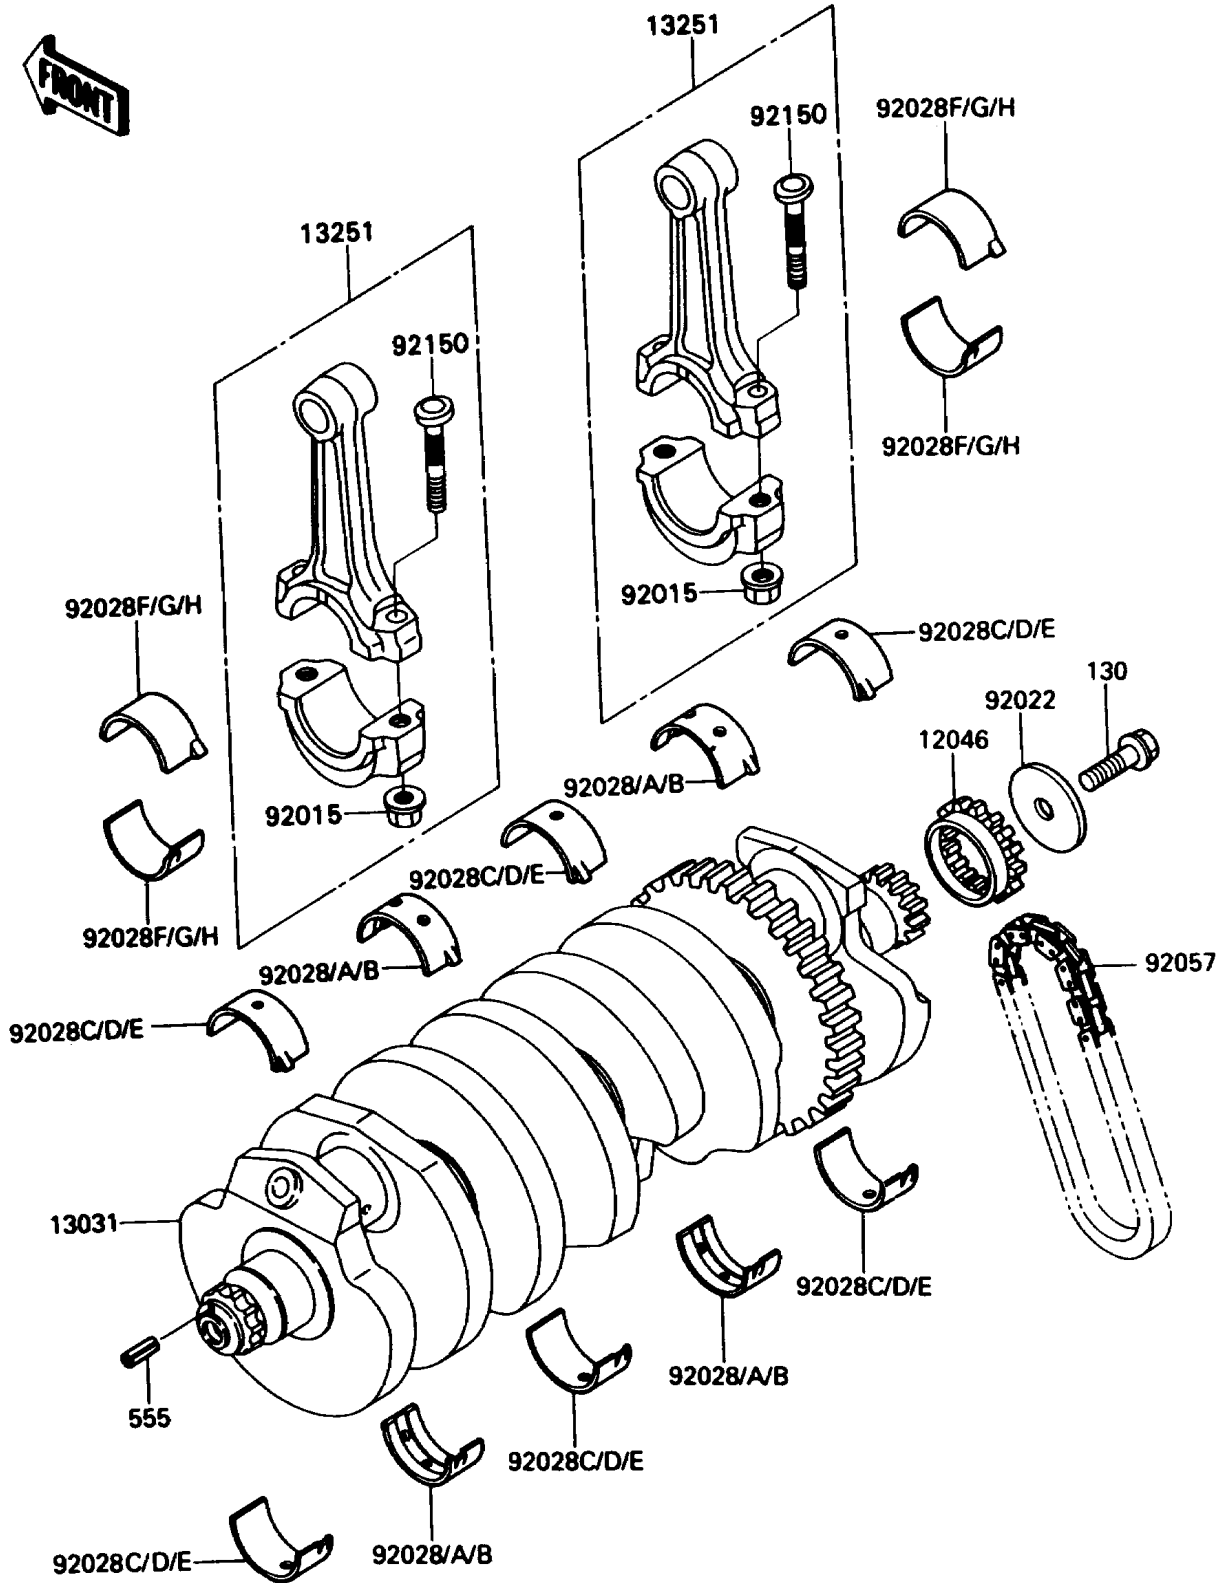

## 1992 Ninja® ZX™-11 PARTS DIAGRAM

Crankshaft

E1321

## 1992 Ninja® ZX™-11 PARTS LIST

Crankshaft

ITEM NAME	PART NUMBER	QUANTITY
SPROCKET,21T (Ref # 12046)	12046-1084	1
CRANKSHAFT-COMP (Ref # 13031)	13031-1333	1
ROD-ASSY-CONNECTING,K (Ref # 13251)	13251-1091-KK	1
NUT,CONNECTING ROD (Ref # 92015)	92015-1559	1
WASHER,8.5X36X4 (Ref # 92022)	92022-1633	1
BUSHING,CRANKSHAFT,BLUE (Ref # 92028)	92028-1100	1
BUSHING,CRANKSHAFT,BLACK (Ref # 92028A)	92028-1101	1
BUSHING,CRANKSHAFT,BROWN (Ref # 92028B)	92028-1102	1
BUSHING,CRANKSHAFT,BLUE (Ref # 92028C)	92028-1272	1
BUSHING,CRANKSHAFT,BLACK (Ref # 92028D)	92028-1273	1
BUSHING,CRANKSHAFT,BROWN (Ref # 92028E)	92028-1274	1
BUSHING,CONNECTING ROD,BLACK (Ref # 92028F)	92028-1591	1
BUSHING,CONNECTING ROD,BLUE (Ref # 92028G)	92028-1592	1
BUSHING,CONNECTING ROD,WHITE (Ref # 92028H)	92028-1593	1
CHAIN,GENERATOR (Ref # 92057)	92057-1209	1
BOLT,CONNECTING ROD,9MM (Ref # 92150)	92150-1362	1
BOLT-FLANGED,8X25 (Ref # 130)	130G0825	1
PIN-SPRING (Ref # 555)	555A0410	1