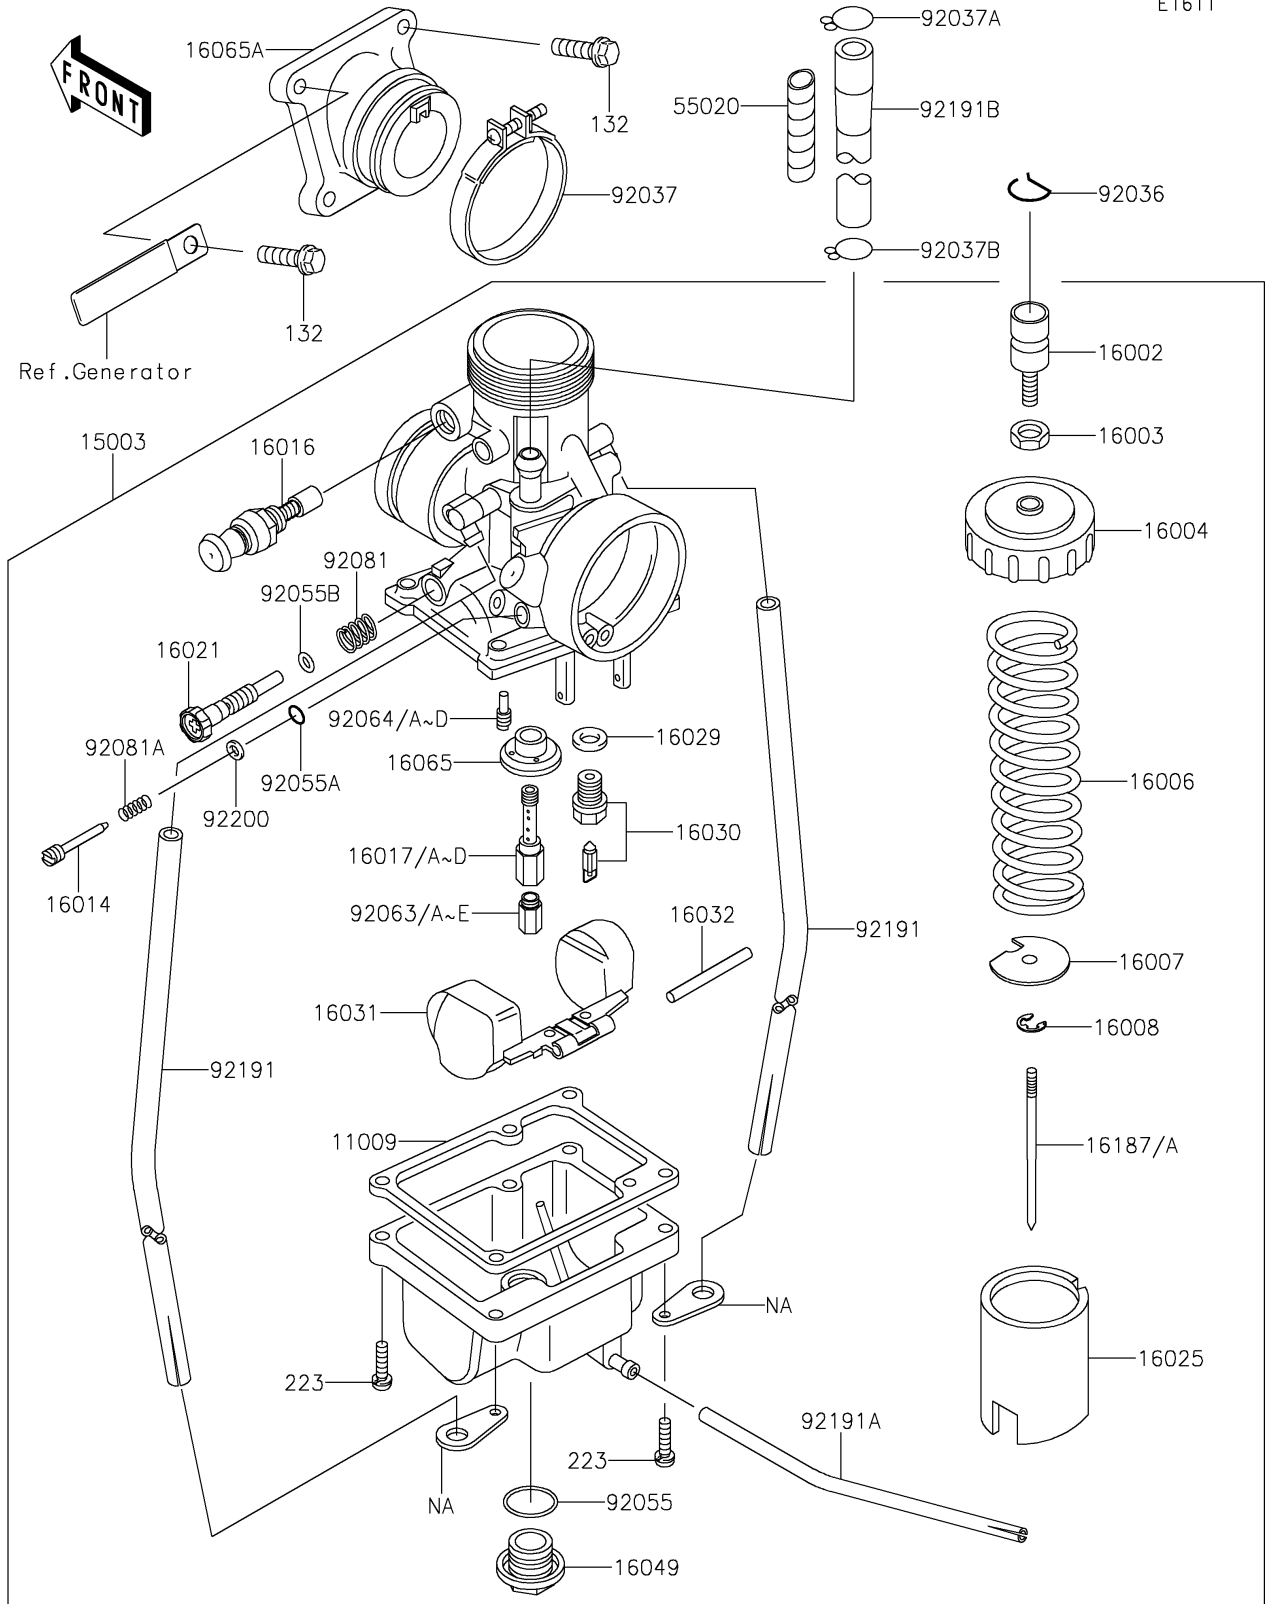

2021 KX™ 65 PARTS DIAGRAM

Carburetor

E1611