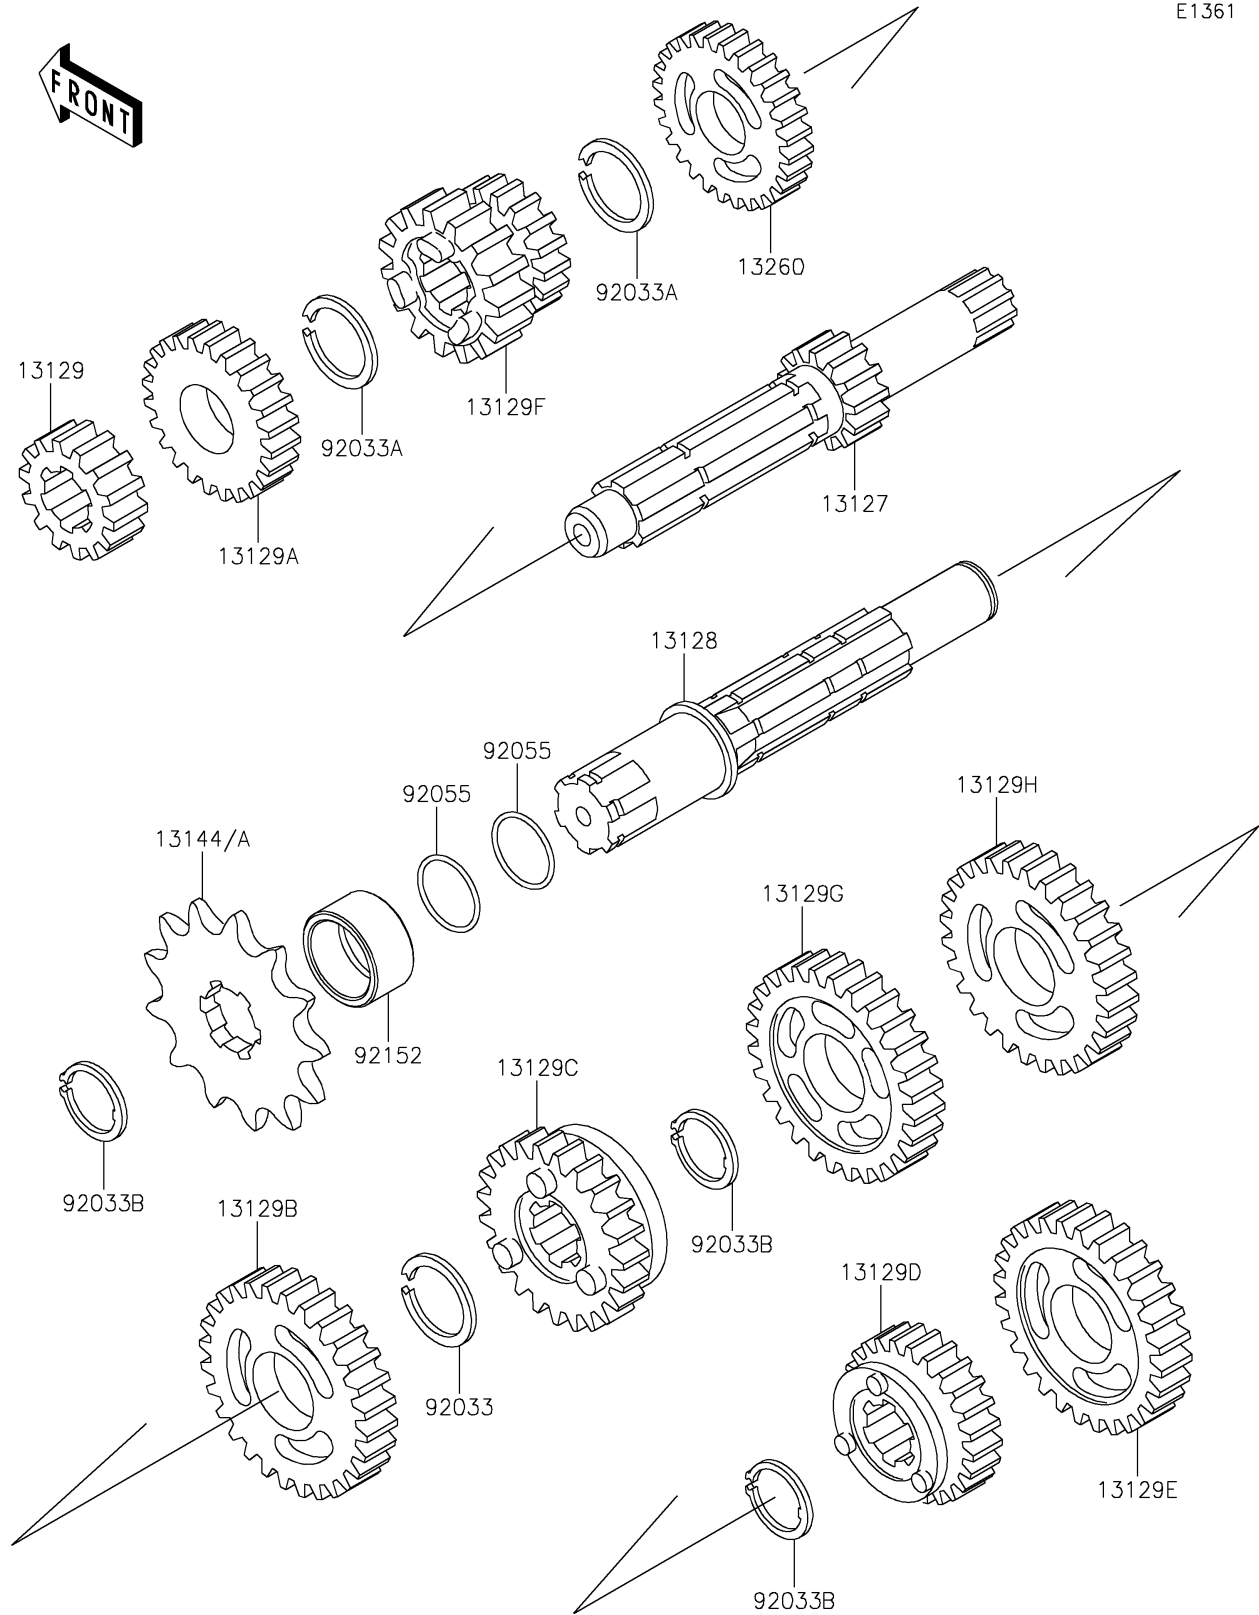

2024 KX™65 PARTS DIAGRAM

Transmission

E1361

2024 KX™65 PARTS LIST

Transmission

ITEM NAME	PART NUMBER	QUANTITY
SHAFT-TRANSMISSION INPUT,13T (Ref # 13127)	13127-1105	1
SHAFT-TRANSMISSION OUTPUT (Ref # 13128)	13128-0016	1
GEAR,INPUT 2ND,16T (Ref # 13129)	13129-1215	1
GEAR,INPUT 5TH,23T (Ref # 13129A)	13129-1343	1
GEAR,OUTPUT 2ND,34T (Ref # 13129B)	13129-1345	1
GEAR,OUTPUT 5TH,28T (Ref # 13129C)	13129-1348	1
GEAR,OUTPUT TOP,26T (Ref # 13129D)	13129-1349	1
GEAR,OUTPUT LOW,37T (Ref # 13129E)	13129-1515	1
GEAR,INPUT 3RD&4TH,21T&18T (Ref # 13129F)	13129-1611	1
GEAR,OUTPUT 4TH,30T (Ref # 13129G)	13129-1612	1
GEAR,OUTPUT 3RD,31T (Ref # 13129H)	13129-1654	1
SPROCKET-OUTPUT,13T (Ref # 13144)	13144-0564	1
SPROCKET-OUTPUT,14T (Ref # 13144A)	13144-1022	1
GEAR,INPUT TOP,24T (Ref # 13260)	13260-1542	1
RING-SNAP,18MM (Ref # 92033)	92033-029	1
RING-SNAP,17MM (Ref # 92033A)	92033-1060	2
RING-SNAP,18MM (Ref # 92033B)	92033-1079	3
RING-O,17.5X1.5 (Ref # 92055)	92055-022	2
COLLAR,20X25X12.9 (Ref # 92152)	92152-0195	1