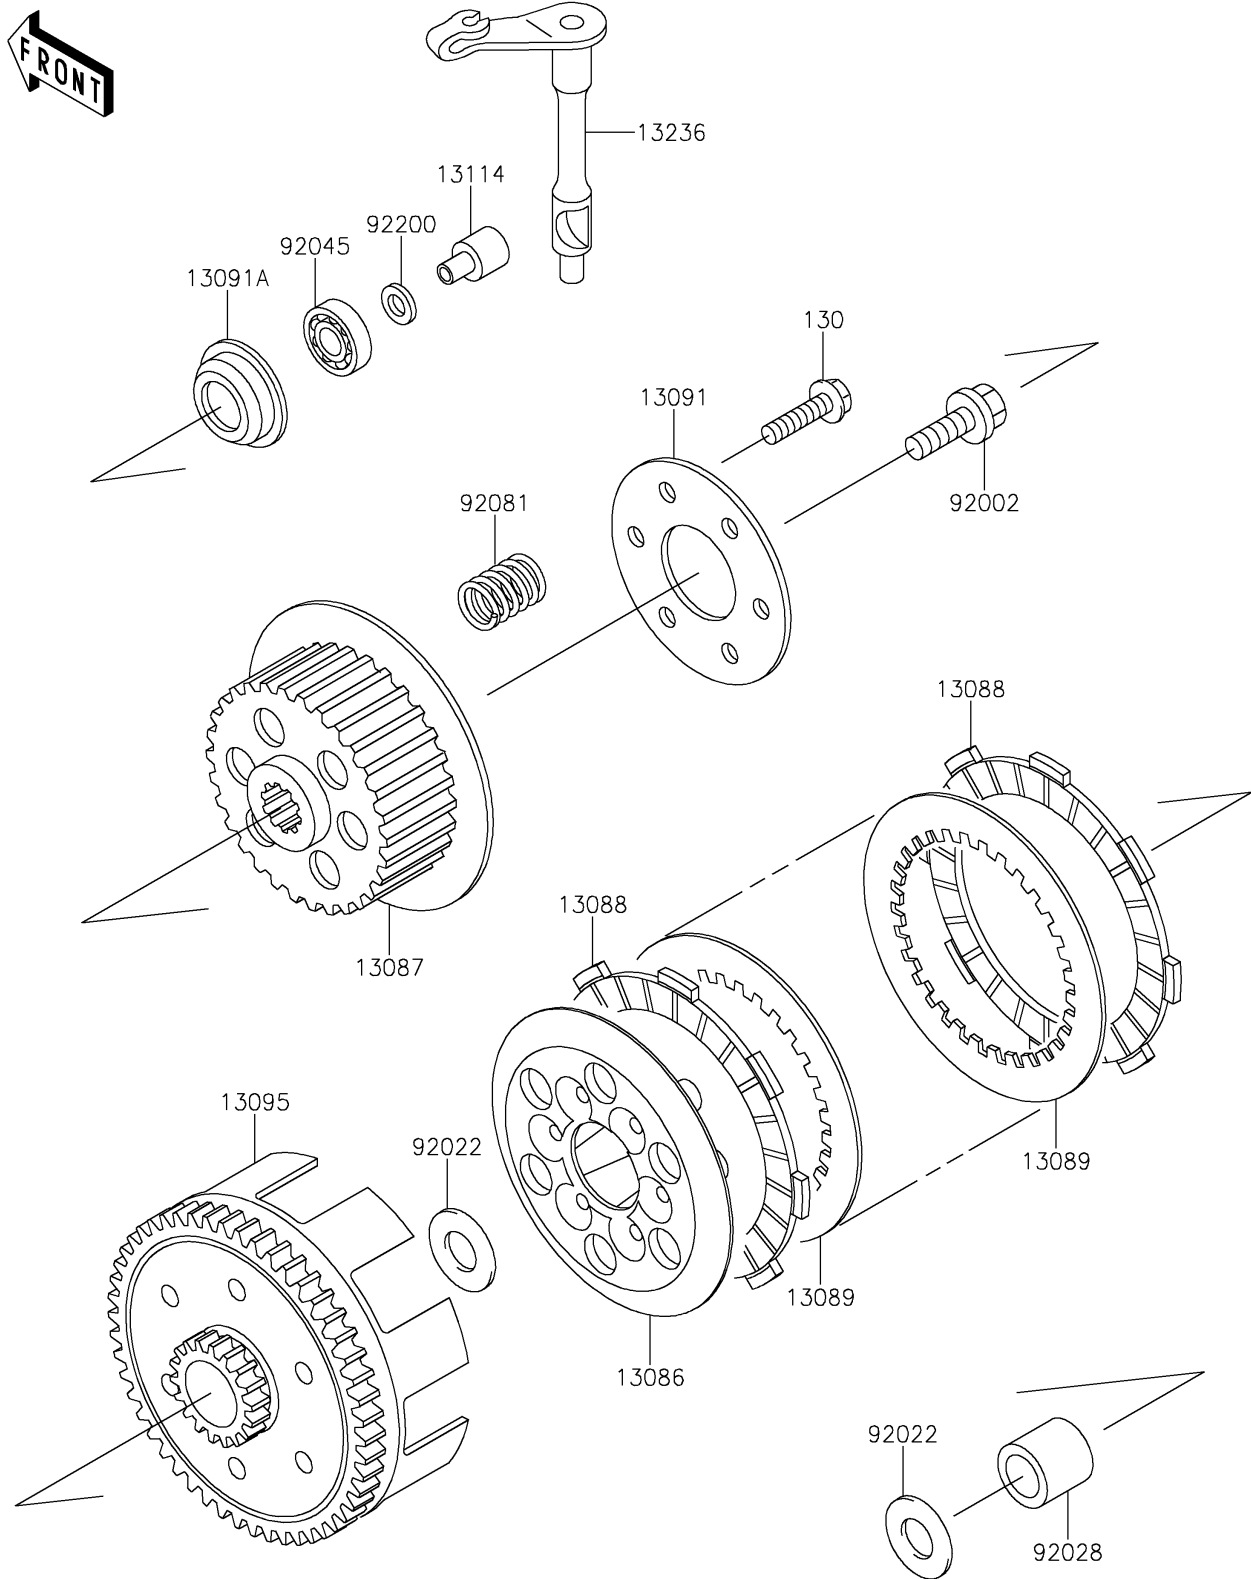

2024 KX™65 PARTS DIAGRAM

Clutch

E1350

2024 KX™65 PARTS LIST

Clutch

ITEM NAME	PART NUMBER	QUANTITY
WHEEL-CLUTCH (Ref # 13086)	13086-1002	1
HUB-CLUTCH (Ref # 13087)	13087-1051	1
PLATE-FRICTION (Ref # 13088)	13088-1010	5
PLATE-CLUTCH (Ref # 13089)	13089-1087	4
HOLDER,CLUTCH SPRING (Ref # 13091)	13091-1115	1
HOLDER,CLUTCH PUSHER (Ref # 13091A)	13091-1133	1
HOUSING-COMP-CLUTCH (Ref # 13095)	13095-1042	1
PUSHER-CLUTCH (Ref # 13114)	13114-1055	1
LEVER-COMP,RELEASE (Ref # 13236)	13236-1338	1
BOLT,10X30 (Ref # 92002)	92002-1697	1
WASHER,17.3X28X1 (Ref # 92022)	92022-255	2
BUSHING (Ref # 92028)	92028-1967	1
BEARING-BALL,627 (Ref # 92045)	92045-1236	1
SPRING,CLUTCH (Ref # 92081)	92081-1175	6
WASHER,7X12.5X0.8 (Ref # 92200)	92200-1197	1
BOLT-FLANGED,5X20 (Ref # 130)	130CA0520	6