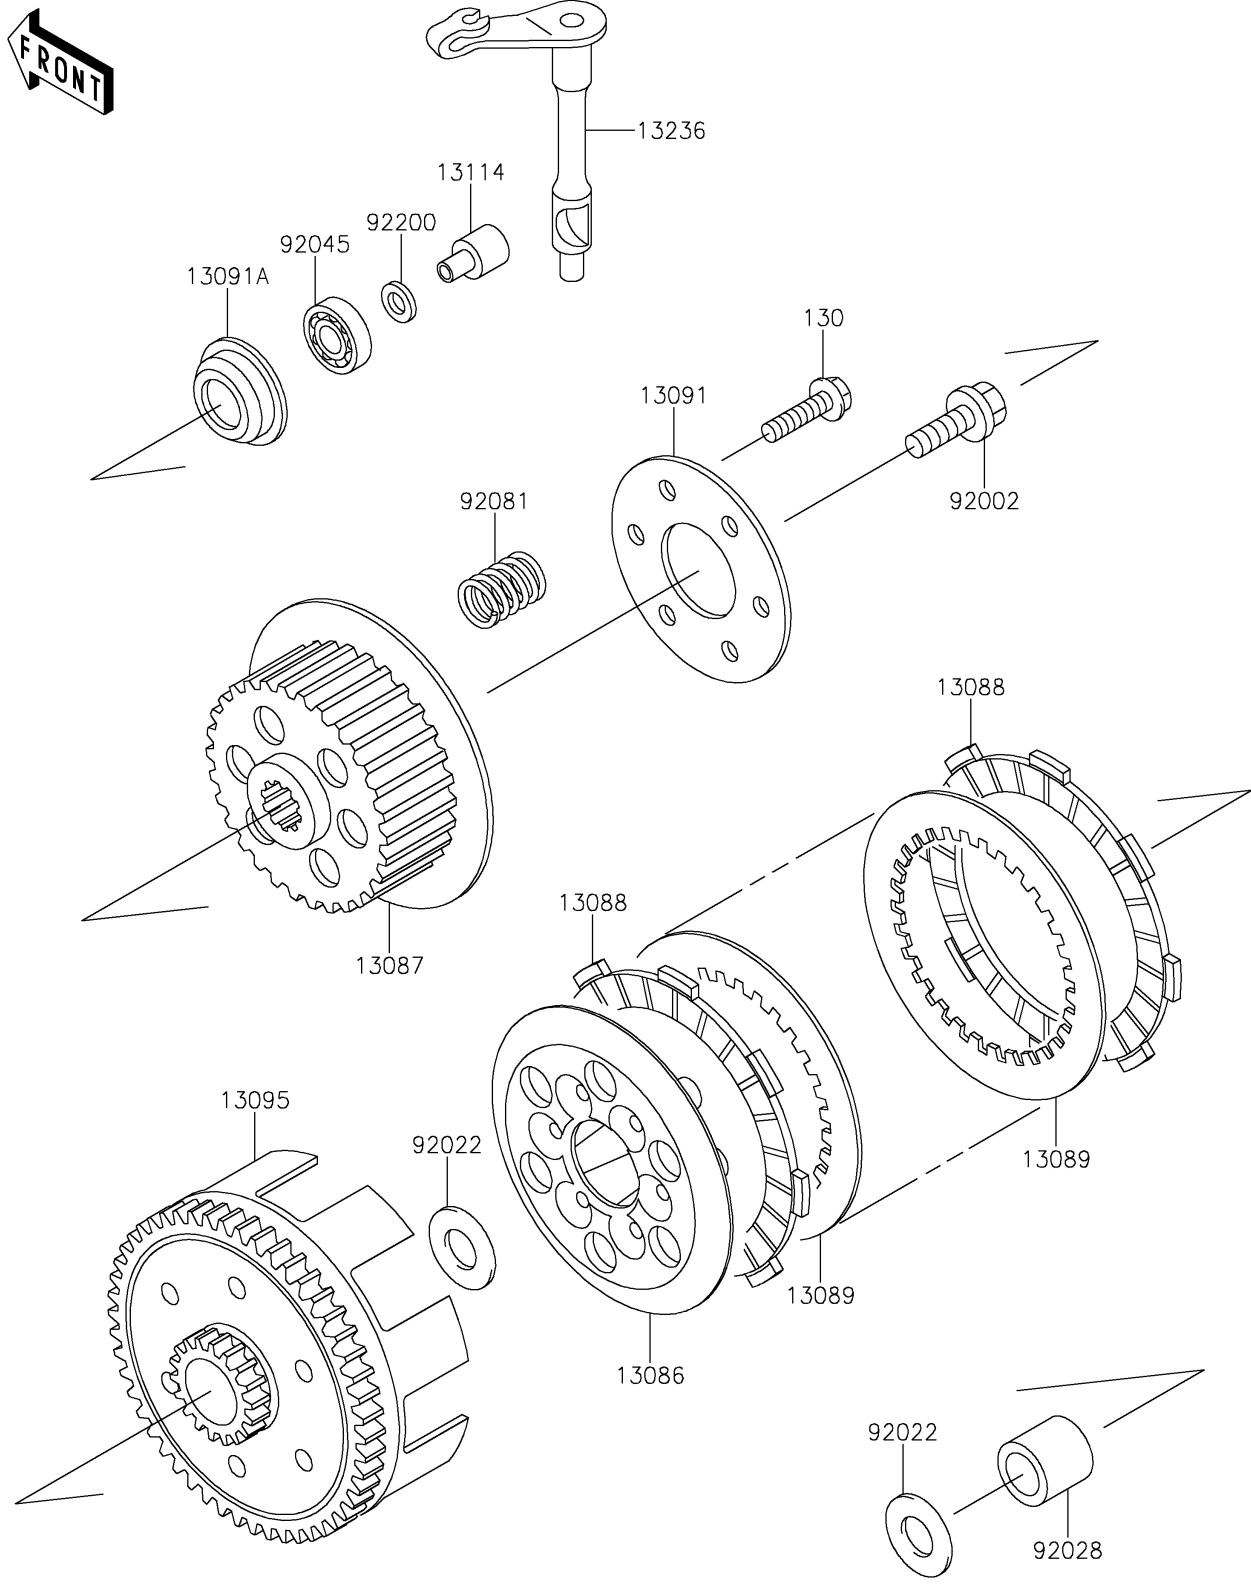

2021 KX™ 65 PARTS DIAGRAM

Clutch

E1350

2021 KX™ 65 PARTS LIST

Clutch

ITEM NAME	PART NUMBER	QUANTITY
WHEEL-CLUTCH (Ref # 13086)	13086-1002	1
HUB-CLUTCH (Ref # 13087)	13087-1051	1
PLATE-FRICTION (Ref # 13088)	13088-1010	5
PLATE-CLUTCH (Ref # 13089)	13089-1087	4
HOLDER,CLUTCH SPRING (Ref # 13091)	13091-1115	1
HOLDER,CLUTCH PUSHER (Ref # 13091A)	13091-1133	1
HOUSING-COMP-CLUTCH (Ref # 13095)	13095-1042	1
PUSHER-CLUTCH (Ref # 13114)	13114-1055	1
LEVER-COMP,RELEASE (Ref # 13236)	13236-1338	1
BOLT,10X30 (Ref # 92002)	92002-1697	1
WASHER,17.3X28X1 (Ref # 92022)	92022-255	2
BUSHING (Ref # 92028)	92028-1967	1
BEARING-BALL,627 (Ref # 92045)	92045-1236	1
SPRING,CLUTCH (Ref # 92081)	92081-1175	6
WASHER,7X12.5X0.8 (Ref # 92200)	92200-1197	1
BOLT-FLANGED,5X20 (Ref # 130)	130CA0520	6