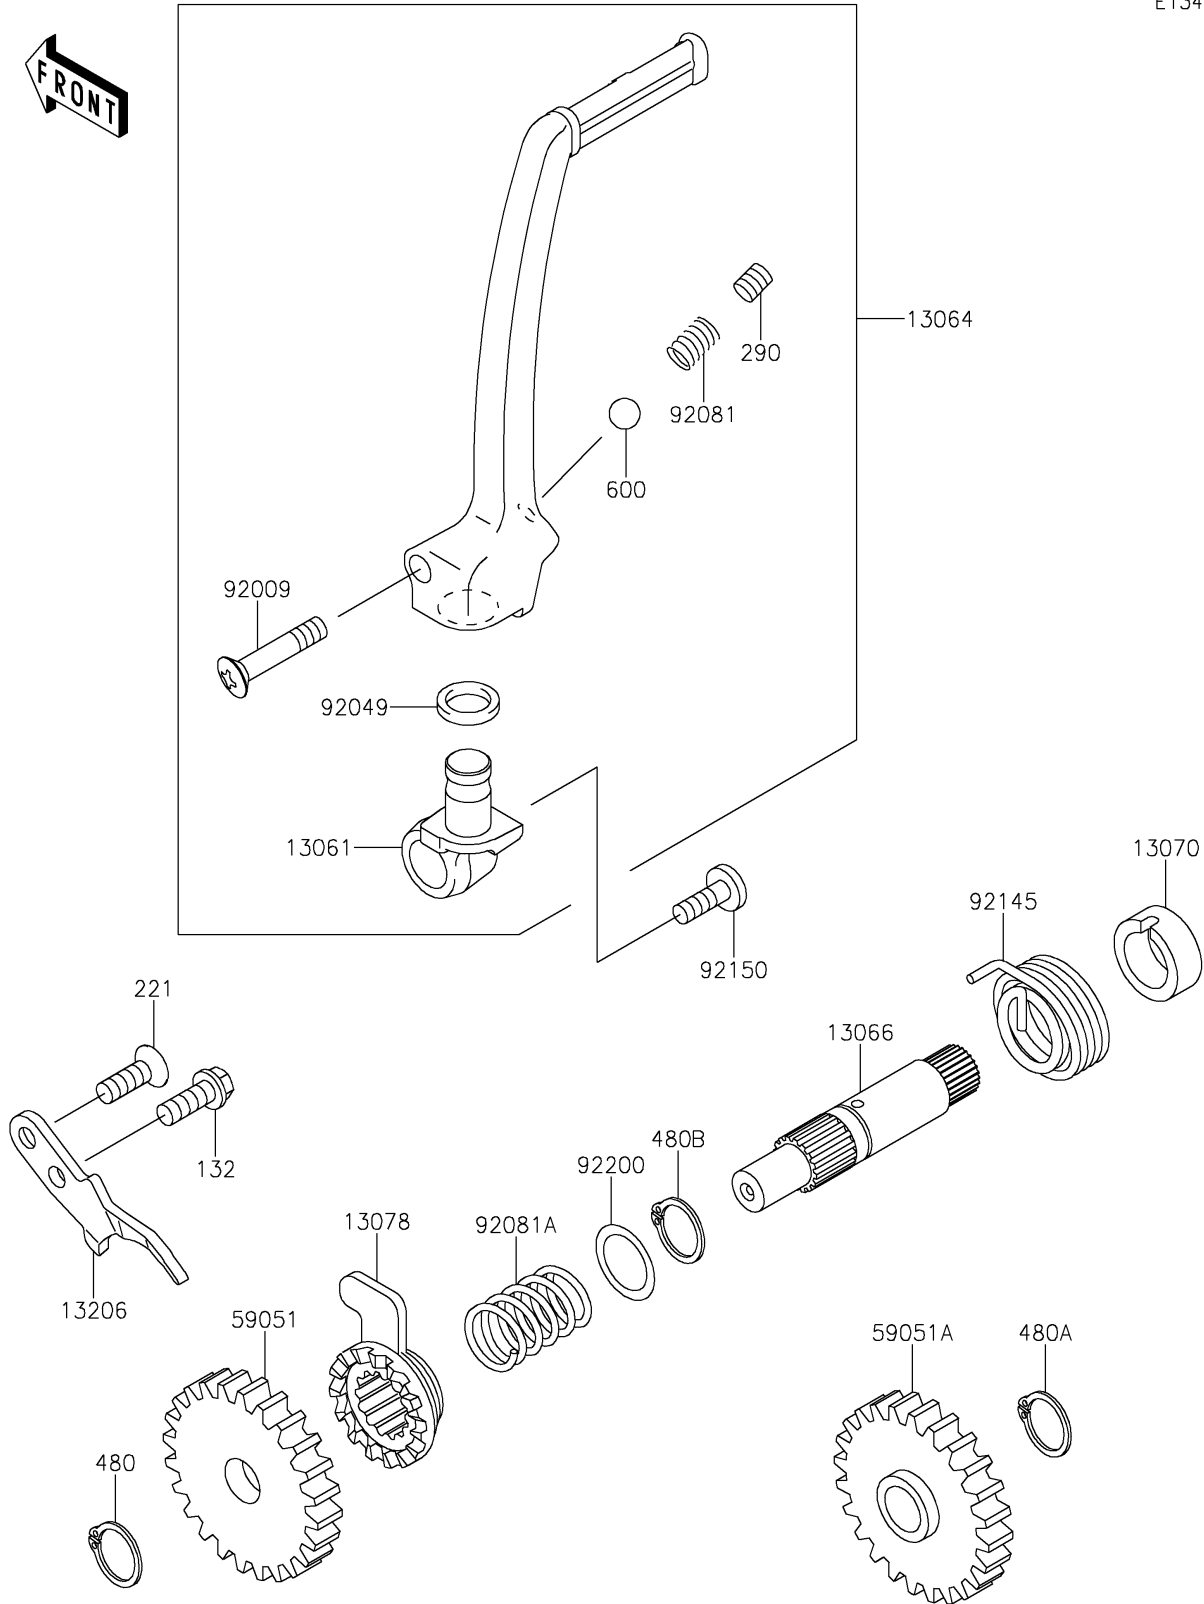

2024 KX™ 65 PARTS DIAGRAM

Kickstarter Mechanism

E1340

2024 KX™65 PARTS LIST

Kickstarter Mechanism

ITEM NAME	PART NUMBER	QUANTITY
BOSS,KICK PEDAL (Ref # 13061)	13061-1712	1
LEVER-ASSY-KICK,PEDAL (Ref # 13064)	13064-1196	1
SHAFT-KICK (Ref # 13066)	13066-1097	1
GUIDE (Ref # 13070)	13070-1314	1
RATCHET (Ref # 13078)	13078-1004	1
GUIDE-KICK (Ref # 13206)	13206-1067	1
GEAR-SPUR,32T (Ref # 59051)	59051-1026	1
GEAR-SPUR,30T (Ref # 59051A)	59051-1027	1
SCREW,6X27 (Ref # 92009)	92009-1607	1
SEAL-OIL,SR12162.5 (Ref # 92049)	92049-1468	1
SPRING,KICK PEDAL (Ref # 92081)	92081-020	1
SPRING,RATCHET (Ref # 92081A)	92081-122	1
SPRING (Ref # 92145)	92145-1058	1
BOLT,SOCKET,6X16 (Ref # 92150)	92150-1673	1
WASHER,KICKSHAFT (Ref # 92200)	92200-1209	1
BOLT-FLANGED-SMALL,6X16 (Ref # 132)	132BA0616	1
SCREW-CSK-CROS,6X18 (Ref # 221)	221AA0618	1
SCREW-SET-SOCKET,8X8 (Ref # 290)	290CA0808	1
CIRCLIP-TYPE-C,12MM (Ref # 480)	480J1200	1
CIRCLIP-TYPE-C,15MM (Ref # 480A)	480J1500	1
CIRCLIP-TYPE-C,16MM (Ref # 480B)	480J1600	1
BALL-STEEL,1/4 (Ref # 600)	600A0800	1